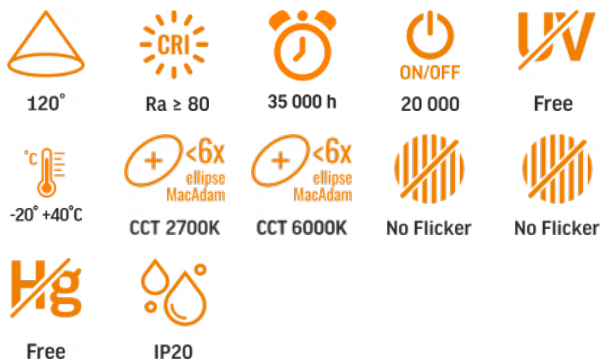

VIDEX®

WARRANTY 3 YEARS

General parameters

Control gear replaceable	by the producer
Light source replaceable	by the producer
Light source or containing product	Containing product

Type of light source

Dimmable	remote controller
Directional (DLS) or non-directional (NDLS) light source	NDLS
Mains (MLS) or non-mains (NMLS) light source	MLS
Connected light source (cls)	no
Color-tunable light source	yes
High luminance light source	No
Anti-glare shield	No
Technology	LED
Energy efficiency class of the contained light source	F

VIDEX-LED-EDGE-RC-RGB-72W-WHITE

INDEX: VLE-ERC-RGB-72W

Electrical parameters

On-mode power (Pon)	72 W
Rated voltage, frequency	AC 175-265 V, 50/60 Hz
Rated current	350 mA
Input interface	Free wire ends
Electric shock protection class	I
Displacement factor (cos φ1)	0.9
Survival factor	1
Standby Power (Psb)	0.4 W

Photometric parameters

Useful luminous flux of the contained light source (Φuse)	7500 Lm
Correlated color temperature	6000K (cold white), 2700K (warm white)
Beam angle	120°
Color rendering index (CRI)	Ra > 80
Lifetime	35000 h
On/Off cycles	20000
Useful luminous flux of the light source reference	in a sphere (360°)
Chromaticity coordinates (x)	0.384
Chromaticity coordinates (y)	0.378
R9 colour rendering index value	>0
The lumen maintenance factor	≥96%