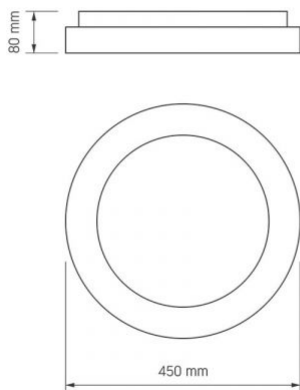

VIDEX®

VIDEX-LED-EDGE-RC-RGB-72W-WHITE

INDEX: VLE-ERC-RGB-72W

We reserve the right to make technical changes. The data contained in this material is not legally binding.

Allegro opt Sp. z o.o., ul. Mierzeja Wiślana 11,
30-732 Krakow, Poland.

- The product must be used indoors
- Minimum distance from the illuminated object
  0,5 m
- Protection against electric shock class I. A product in which the means of protection against electric shock, in addition to the main insulation, is an additional protective circuit connected to the grounding of the power supply network
- The product can be installed and used in/on normally flammable surfaces
- Waste recycling after the end of the product's service life
- The product meets the requirements of EU directives
- It is forbidden to throw away waste equipment marked with the symbol of a crossed-out bin with other waste
- Rated beam angle
  120°
- Ra > 80 - color rendering index
  Ra > 80
- Nominal lifetime (hours)
  35.000 h
- Rated On/off cycles
  ON/OFF 20.000
- The product does not emit ultraviolet light
  Free
- Operating temperatures range
  -20°-40°C
- Colour consistency in MacAdam ellipses (SDCM)
  CCT 2700K
- Colour consistency in MacAdam ellipses (SDCM)
  CCT 6500K
- The flickering of the light does not exceed the permissible level
  No Flicker
- The product has minimal flickering, which should not cause discomfort or danger
  No Flicker
- The product does not contain mercury
  Free
- Class of protection against dust and moisture. Protection against solid objects larger than 12 mm; no protection against moisture
  IP20

Date: 13.03.2025