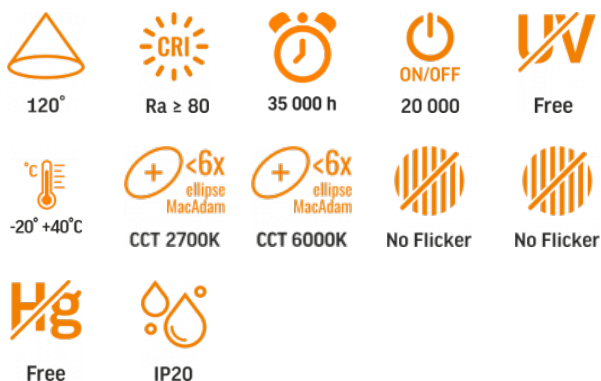

VIDEX®

WARRANTY 3 YEARS

General parameters

Light source or containing product	Containing product
Control gear replaceable	by the producer
Light source replaceable	by the producer

Type of light source

Dimmable	remote controller
Directional (DLS) or non-directional (NDLS) light source	NDLS
Connected light source (cls)	no
Color-tunable light source	yes
Mains (MLS) or non-mains (NMLS) light source	MLS
High luminance light source	No
Anti-glare shield	No
Technology	LED

VIDEX-LED-EDGE-RC-RGB-72W-WHITE

INDEX: VLE-ERC-RGB-72W

Energy efficiency class of the contained light source **F**

Electrical parameters

On-mode power (Pon)	72 W
Rated voltage, frequency	AC 175-265 V, 50/60 Hz
Rated current	350 mA
Input interface	Free wire ends
Electric shock protection class	I
Displacement factor (cos φ1)	0.9
Survival factor	1
Standby Power (Psb)	0.4 W

Photometric parameters

Useful luminous flux of the contained light source (Φuse)	7500 Lm
Correlated color temperature	6000K (cold white), 2700K (warm white)
Beam angle	120°
Color rendering index (CRI)	Ra > 80
Lifetime	35000 h
On/Off cycles	20000
Useful luminous flux of the light source reference	in a sphere (360°)
Chromaticity coordinates (x)	0.384
Chromaticity coordinates (y)	0.378
R9 colour rendering index value	>0