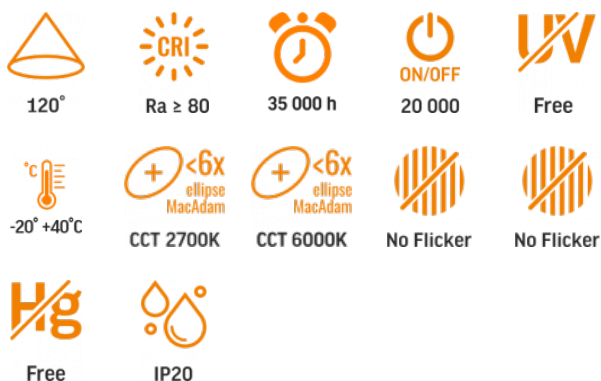

VIDEX®

VIDEX-LED-EDGE-RC-RGB-72W-WHITE

INDEX: VLE-ERC-RGB-72W

TECHNICAL CARD

LED DIMMABLE PENDANT LUMINAIRE WITH
REMOTE CONTROL

Pursuant to the provisions of the WEEE Act, it is forbidden to put waste equipment marked with the symbol of a crossed out bin together with other waste. The user, wishing to get rid of electronic and electrical equipment, is obliged to return it to a waste equipment collection point. There are no hazardous components in the equipment that have a particularly negative impact on the environment and human health.

INDEX: VLE-ERC-RGB-72W

WARRANTY 3 YEARS

General parameters

Light source or containing product	Containing product
Control gear replaceable	by the producer
Light source replaceable	by the producer

Type of light source

Photometric parameters

Correlated color temperature	6000K (cold white), 2700K (warm white)
Useful luminous flux of the contained light source (Φuse)	7500 Lm
Beam angle	120°
Color rendering index (CRI)	Ra > 80
Lifetime	35000 h
On/Off cycles	20000
Useful luminous flux of the light source reference	in a sphere (360°)
Chromaticity coordinates (x)	0.384
Chromaticity coordinates (y)	0.378
R9 colour rendering index value	>0