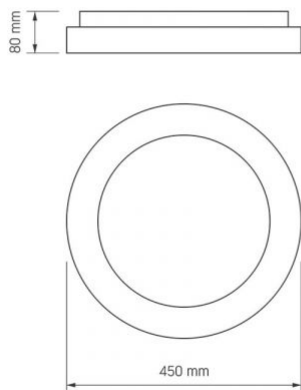

VIDEX®

We reserve the right to make technical changes. The data contained in this material is not legally binding.

Allegro opt Sp. z o.o., ul. Mierzeja Wiślana 11,
30-732 Krakow, Poland.

VIDEX-LED-EDGE-RC-RGB-72W-WHITE

INDEX: VLE-ERC-RGB-72W

- The product must be used indoors
- Protection against electric shock class I. A product in which the means of protection against electric shock, in addition to the main insulation, is an additional protective circuit connected to the grounding of the power supply network
- Minimum distance from the illuminated object
- The product can be installed and used in/on normally flammable surfaces
- Waste recycling after the end of the product's service life
- The product meets the requirements of EU directives
- It is forbidden to throw away waste equipment marked with the symbol of a crossed-out bin with other waste
- Rated beam angle
  120°
- Ra > 80 - color rendering index
- Rated On/off cycles
  ON/OFF
  20 000
- Nominal lifetime (hours)
  35 000 h
- The product does not emit ultraviolet light
  Free
- Operating temperatures range
  -20° +40°C
- The flickering of the light does not exceed the permissible level
  No Flicker
- The product has minimal flickering, which should not cause discomfort or danger
  No Flicker
- Colour consistency in MacAdam ellipses (SDCM)
  CCT 2700K
- Colour consistency in MacAdam ellipses (SDCM)
  CCT 6500K
- The product does not contain mercury
  Free
- Class of protection against dust and moisture. Protection against solid objects larger than 12 mm; no protection against moisture
  IP20