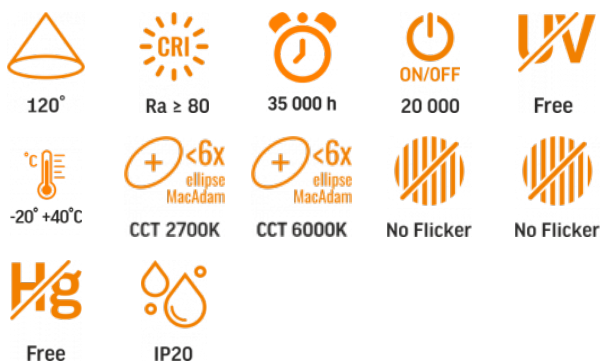

## TECHNICAL CARD

### Photometric parameters

Useful luminous flux of the light source (Φuse)	7500 Lm
Correlated color temperature	6000K (cold white), 2700K (warm white)
Beam angle	120°
Color rendering index (CRI)	Ra > 80
Lifetime	35000 h
On/Off cycles	20000
Useful luminous flux of the light source reference	in a sphere (360°)
Chromaticity coordinates (x)	0.384
Chromaticity coordinates (y)	0.378
R9 colour rendering index value	>0
The lumen maintenance factor	≥96%