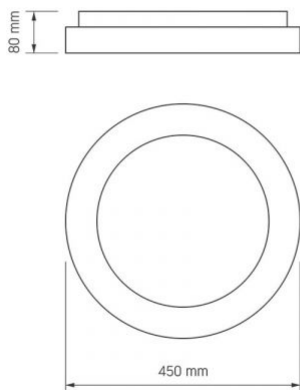

Photometric parameters

Useful luminous flux of the contained light source (Φuse)	7500 Lm
Correlated color temperature	6000K (cold white), 2700K (warm white)
Beam angle	120°
Color rendering index (CRI)	Ra > 80
Lifetime	35000 h
On/Off cycles	20000
Useful luminous flux of the light source reference	in a sphere (360°)
Chromaticity coordinates (x)	0.384
Chromaticity coordinates (y)	0.378
R9 colour rendering index value	>0

In the package	1 pc.
Outer box	5 pcs.
Unit nett weight	1.65kg

Signs marking goods

Packaging marking

Recycling of
waste, CE,
Utilization

Additional information

Place of installation	Ceiling, Wall
Place of application	indoor
Housing colour	White
Minimum distance from the illuminated object	0.5 m
Diffuser material	Polycarbonate (PC)
Ultraviolet radiation	no
Operating temperature range	-20° +40°C
Suitable for installation in normally flammable surfaces	yes
Mercury content	Does not contain
Ingress protection	IP20
Housing material	Aluminum alloy

Dimensions

EAN	5904405542224
Height	80 mm
Width	450 mm
Depth	450 mm

VIDEX[®]**VIDEX-LED-EDGE-RC-RGB-72W-WHITE****INDEX: VLE-ERC-RGB-72W**

VIDEX®

VIDEX-LED-EDGE-RC-RGB-72W-WHITE

INDEX: VLE-ERC-RGB-72W

We reserve the right to make technical changes. The data contained in this material is not legally binding.