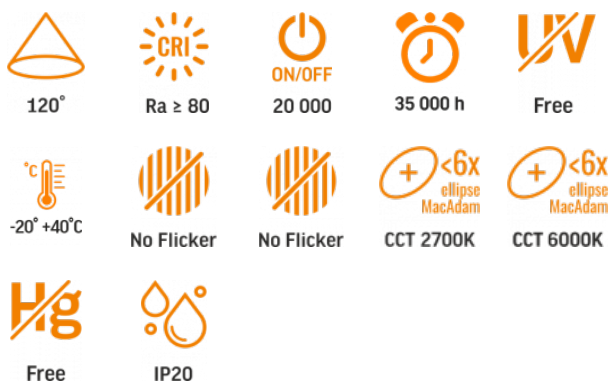

VIDEX®

VIDEX-LED-EDGE-RC-RGB-72W-WHITE

INDEX: VLE-ERC-RGB-72W

TECHNICAL CARD

LED DIMMABLE PENDANT LUMINAIRE WITH
REMOTE CONTROL

Pursuant to the provisions of the WEEE Act, it is forbidden to put waste equipment marked with the symbol of a crossed out bin together with other waste. The user, wishing to get rid of electronic and electrical equipment, is obliged to return it to a waste equipment collection point. There are no hazardous components in the equipment that have a particularly negative impact on the environment and human health.

VIDEX[®]

VIDEX-LED-EDGE-RC-RGB-72W-WHITE

INDEX: VLE-ERC-RGB-72W

WARRANTY 3 YEARS

General parameters

Light source or containing product	Containing product
Control gear replaceable	by the producer
Light source replaceable	by the producer

Photometric parameters

Useful luminous flux of the contained light source (Φuse)	7500 Lm
Correlated color temperature	6000K (cold white), 2700K (warm white)
Beam angle	120°
Color rendering index (CRI)	Ra > 80
On/Off cycles	20000
Lifetime (L70B50)	35000 h
Useful luminous flux of the light source reference	in a sphere (360°)
Chromaticity coordinates (x)	0.384
Chromaticity coordinates (y)	0.378
R9 colour rendering index value	>0
The lumen maintenance factor	≥96%

Depth	450 mm
Unit nett weight	1.65kg

Signs marking goods

Packaging marking	Recycling of waste, CE, Utilization
--------------------------	-------------------------------------

Additional information

Place of installation	Ceiling, Wall
Place of application	indoor
Housing colour	White
Diffuser material	Polycarbonate (PC)
Minimum distance from the illuminated object	0.5 m
Ultraviolet radiation	no
Operating temperature range	-20° +40°C
Suitable for installation in normally flammable surfaces	yes
Mercury content	Does not contain
Ingress protection	IP20
Housing material	Aluminum alloy