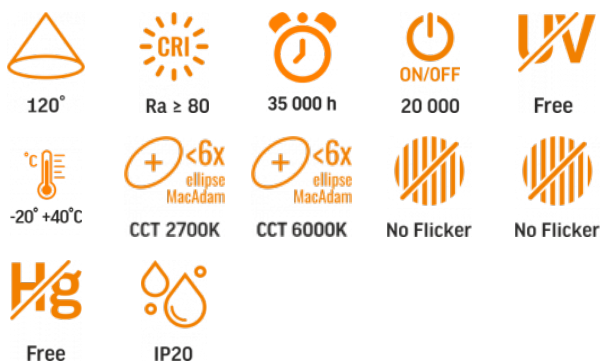

VIDEX®

WARRANTY 3 YEARS

General parameters

Light source or containing product	Containing product
Control gear replaceable	by the producer
Light source replaceable	by the producer

Type of light source

Dimmable	remote controller
Directional (DLS) or non-directional (NDLS) light source	NDLS
Connected light source (cls)	no
Color-tunable light source	yes
Mains (MLS) or non-mains (NMLS) light source	MLS
High luminance light source	No
Anti-glare shield	No
Technology	LED
Energy efficiency class of the contained light source	F

VIDEX-LED-EDGE-RC-RGB-72W-WHITE

INDEX: VLE-ERC-RGB-72W

Electrical parameters

On-mode power (Pon)	72 W
Rated voltage, frequency	AC 175-265 V, 50/60 Hz
Rated current	350 mA
Input interface	Free wire ends
Electric shock protection class	I
Displacement factor (cos φ1)	0.9
Survival factor	1
Standby Power (Psb)	0.4 W

Photometric parameters

Useful luminous flux of the contained light source (Φuse)	7500 Lm
Correlated color temperature	6000K (cold white), 2700K (warm white)
Beam angle	120°
Color rendering index (CRI)	Ra > 80
Lifetime	35000 h
On/Off cycles	20000
Useful luminous flux of the light source reference	in a sphere (360°)
Chromaticity coordinates (x)	0.384
Chromaticity coordinates (y)	0.378
R9 colour rendering index value	>0
The lumen maintenance factor	≥96%