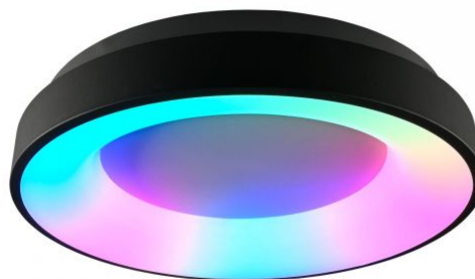

VIDEX-LED-EDGE-RC-RGB-72W-BLACK

INDEX: VLE-ERC-RGB-72B

Energy efficiency class of the contained light source F

Electrical parameters

On-mode power (Pon)	72 W
Rated voltage, frequency	AC 175-265 V, 50/60 Hz
Rated current	350 mA
Input interface	Free wire ends
Electric shock protection class	I
Displacement factor (cos φ1)	0.9
Survival factor	1
Standby Power (Psb)	0.4 W

Photometric parameters

Useful luminous flux of the contained light source (Φuse)	7500 Lm
Correlated color temperature	6000K (cold white), 2700K (warm white)
Beam angle	120°
Color rendering index (CRI)	Ra > 80
Lifetime	35000 h
On/Off cycles	20000
Useful luminous flux of the light source reference	in a sphere (360°)
Chromaticity coordinates (x)	0.384
Chromaticity coordinates (y)	0.378
R9 colour rendering index value	>0

In the package	1 pc.
Outer box	5 pcs.
Unit nett weight	1.65kg

Signs marking goods

Packaging marking

Recycling of
waste, CE,
Utilization

Additional information

Place of installation	Ceiling, Wall
Place of application	indoor
Housing colour	Black
Minimum distance from the illuminated object	0.5 m
Diffuser material	Polycarbonate (PC)
Ultraviolet radiation	no
Operating temperature range	-20° +40°C
Suitable for installation in normally flammable surfaces	yes
Mercury content	Does not contain
Ingress protection	IP20
Housing material	Aluminum alloy

Dimensions

EAN	5904405542231
Height	80 mm
Width	450 mm
Depth	450 mm

VIDEX®

VIDEX-LED-EDGE-RC-RGB-72W-BLACK

INDEX: VLE-ERC-RGB-72B

We reserve the right to make technical changes. The data contained in this material is not legally binding.