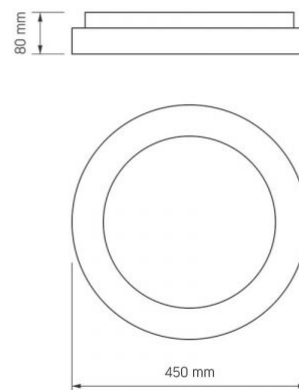

VIDEX®

VIDEX-LED-EDGE-RC-RGB-72W-BLACK

INDEX: VLE-ERC-RGB-72B

We reserve the right to make technical changes. The data contained in this material is not legally binding.

Allegro opt Sp. z o.o., ul. Mierzeja Wiślana 11,
30-732 Krakow, Poland.