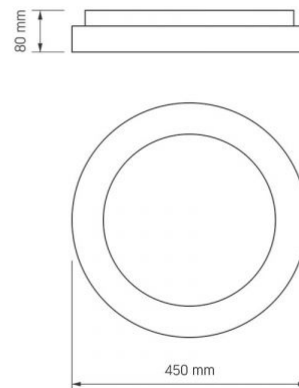

Photometric parameters

Useful luminous flux of the contained light source (Φuse)	7500 Lm
Correlated color temperature	6000K (cold white), 2700K (warm white)
Beam angle	120°
Color rendering index (CRI)	Ra > 80
Lifetime	35000 h
On/Off cycles	20000
Useful luminous flux of the light source reference	in a sphere (360°)
Chromaticity coordinates (x)	0.384
Chromaticity coordinates (y)	0.378
R9 colour rendering index value	>0

In the package	1 pc.
Outer box	5 pcs.
Unit nett weight	1.65kg

Signs marking goods

Packaging marking

Recycling of
waste, CE,
Utilization

Additional information

Place of installation	Ceiling, Wall
Place of application	indoor
Housing colour	Black
Minimum distance from the illuminated object	0.5 m
Diffuser material	Polycarbonate (PC)
Ultraviolet radiation	no
Operating temperature range	-20° +40°C
Suitable for installation in normally flammable surfaces	yes
Mercury content	Does not contain
Ingress protection	IP20
Housing material	Aluminum alloy

Dimensions

EAN	5904405542231
Height	80 mm
Width	450 mm
Depth	450 mm

VIDEX®

VIDEX-LED-EDGE-RC-RGB-72W-BLACK

INDEX: VLE-ERC-RGB-72B

We reserve the right to make technical changes. The data contained in this material is not legally binding.