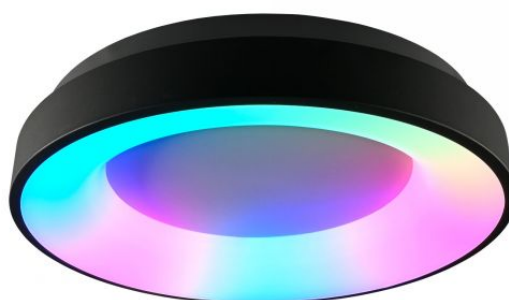

VIDEX®

VIDEX-LED-EDGE-RC-RGB-72W-BLACK

INDEX: VLE-ERC-RGB-72B

TECHNICAL CARD

LED DIMMABLE PENDANT LUMINAIRE WITH REMOTE CONTROL

Pursuant to the provisions of the WEEE Act, it is forbidden to put waste equipment marked with the symbol of a crossed out bin together with other waste. The user, wishing to get rid of electronic and electrical equipment, is obliged to return it to a waste equipment collection point. There are no hazardous components in the equipment that have a particularly negative impact on the environment and human health.

Photometric parameters

Useful luminous flux of the light source (Φuse)	7500 Lm
Correlated color temperature	6000K (cold white), 2700K (warm white)
Beam angle	120°
Color rendering index (CRI)	Ra > 80
Lifetime	35000 h
On/Off cycles	20000
Useful luminous flux of the light source reference	in a sphere (360°)
Chromaticity coordinates (x)	0.384
Chromaticity coordinates (y)	0.378
R9 colour rendering index value	>0
The lumen maintenance factor	≥96%
Colour consistency in MacAdam ellipses (SDCM)	<6 (2700K), <6 (6000K)

INDEX: VLE-ERC-RGB-72B

Stroboscopic effect metric (SVM)	≤0.4
Flicker metric (Pst LM)	≤1
CRI Min	Ra 80
CRI Max	Ra 88

Additional information

Place of installation	Ceiling, Wall
Place of application	indoor
Housing colour	Black
Minimum distance from the illuminated object	0.5 m
Diffuser material	Polycarbonate (PC)
Ultraviolet radiation	no
Operating temperature range	-20° +40°C
Suitable for installation in normally flammable surfaces	yes
Mercury content	Does not contain
Ingress protection	IP20
Housing material	Aluminum alloy

Dimensions

EAN	5904405542231
Height	80 mm
Width	450 mm
Depth	450 mm
Outer box	5 pcs.
Unit nett weight	1.65kg
In the package	1 pc.

Signs marking goods

Packaging marking

Recycling of waste, CE, Utilization

VIDEX[®]**VIDEX-LED-EDGE-RC-RGB-72W-BLACK****INDEX: VLE-ERC-RGB-72B**