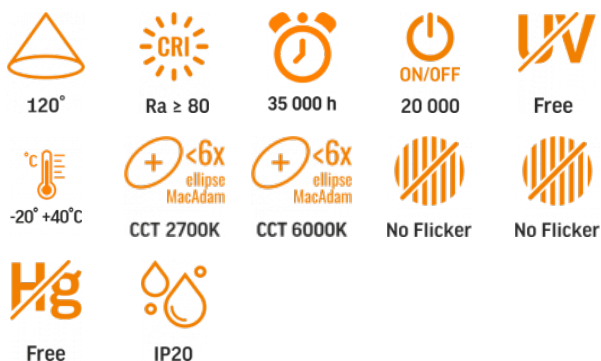

VIDEX®

VIDEX-LED-EDGE-RC-RGB-72W-BLACK

INDEX: VLE-ERC-RGB-72B

TECHNICAL CARD

LED DIMMABLE PENDANT LUMINAIRE WITH REMOTE CONTROL

Pursuant to the provisions of the WEEE Act, it is forbidden to put waste equipment marked with the symbol of a crossed out bin together with other waste. The user, wishing to get rid of electronic and electrical equipment, is obliged to return it to a waste equipment collection point. There are no hazardous components in the equipment that have a particularly negative impact on the environment and human health.

INDEX: VLE-ERC-RGB-72B

WARRANTY 3 YEARS

General parameters

Control gear replaceable	by the producer
Light source replaceable	by the producer
Light source or containing product	Containing product

Type of light source

Photometric parameters

Useful luminous flux of the light source (Φuse)	7500 Lm
Correlated color temperature	6000K (cold white), 2700K (warm white)
Beam angle	120°
Color rendering index (CRI)	Ra > 80
Lifetime	35000 h
On/Off cycles	20000
Useful luminous flux of the light source reference	in a sphere (360°)
Chromaticity coordinates (x)	0.384
Chromaticity coordinates (y)	0.378
R9 colour rendering index value	>0
The lumen maintenance factor	≥96%
Colour consistency in MacAdam ellipses (SDCM)	<6 (2700K), <6 (6000K)

Dimensions

EAN	5904405542231
Height	80 mm
Width	450 mm
Depth	450 mm
Outer box	5 pcs.
Unit nett weight	1.65kg
In the package	1 pc.

Signs marking goods

Packaging marking

Recycling of waste, CE, Utilization

VIDEX[®]**VIDEX-LED-EDGE-RC-RGB-72W-BLACK****INDEX: VLE-ERC-RGB-72B**