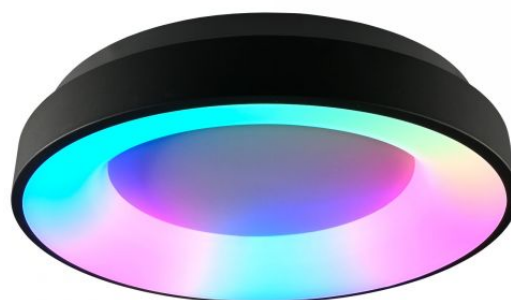

Photometric parameters

Useful luminous flux of the light source (Φuse)	7500 Lm
Correlated color temperature	6000K (cold white), 2700K (warm white)
Beam angle	120°
Color rendering index (CRI)	Ra > 80
Lifetime	35000 h
On/Off cycles	20000
Useful luminous flux of the light source reference	in a sphere (360°)
Chromaticity coordinates (x)	0.384
Chromaticity coordinates (y)	0.378
R9 colour rendering index value	>0
The lumen maintenance factor	≥96%
Colour consistency in MacAdam ellipses (SDCM)	<6 (2700K), <6 (6000K)
Flicker metric (Pst LM)	≤1

INDEX: VLE-ERC-RGB-72B

Stroboscopic effect metric (SVM)	≤0.4
CRI Min	Ra 80
CRI Max	Ra 88

Additional information

Place of installation	Ceiling, Wall
Place of application	indoor
Housing colour	Black
Minimum distance from the illuminated object	0.5 m
Diffuser material	PC
Ultraviolet radiation	no
Operating temperature range	-20° +40°C
Suitable for installation in normally flammable surfaces	yes
Mercury content	Does not contain
Ingress protection	IP20
Housing material	Aluminum alloy

Dimensions

EAN	5904405542231
Height	80 mm
Width	450 mm
Depth	450 mm
Outer box	5 pcs.
Unit nett weight	1.65kg
In the package	1 pc.

Signs marking goods

Packaging marking

Recycling of waste, CE, Utilization

VIDEX[®]**VIDEX-LED-EDGE-RC-RGB-72W-BLACK****INDEX: VLE-ERC-RGB-72B**