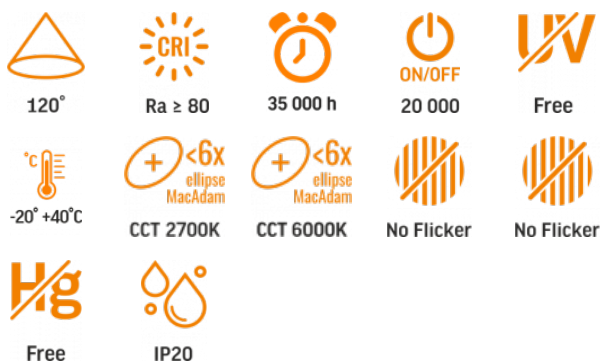

VIDEX®

VIDEX-LED-EDGE-RC-RGB-72W-BLACK

INDEX: VLE-ERC-RGB-72B

TECHNICAL CARD

LED DIMMABLE PENDANT LUMINAIRE WITH
REMOTE CONTROL

Pursuant to the provisions of the WEEE Act, it is forbidden to put waste equipment marked with the symbol of a crossed out bin together with other waste. The user, wishing to get rid of electronic and electrical equipment, is obliged to return it to a waste equipment collection point. There are no hazardous components in the equipment that have a particularly negative impact on the environment and human health.

INDEX: VLE-ERC-RGB-72B

WARRANTY 3 YEARS

General parameters

Control gear replaceable	by the producer
Light source replaceable	by the producer
Light source or containing product	Containing product

Type of light source

Photometric parameters

Useful luminous flux of the contained light source (Φuse)	7500 Lm
Correlated color temperature	6000K (cold white), 2700K (warm white)
Beam angle	120°
Color rendering index (CRI)	Ra > 80
Lifetime	35000 h
On/Off cycles	20000
Useful luminous flux of the light source reference	in a sphere (360°)
Chromaticity coordinates (x)	0.384
Chromaticity coordinates (y)	0.378
R9 colour rendering index value	>0
The lumen maintenance factor	≥96%

Dimensions

EAN	5904405542231
Height	80 mm
Width	450 mm
Depth	450 mm
In the package	1 pc.

VIDEX[®]**VIDEX-LED-EDGE-RC-RGB-72W-BLACK****INDEX: VLE-ERC-RGB-72B**

INDEX: VLE-ERC-RGB-72B

We reserve the right to make technical changes. The data contained in this material is not legally binding.