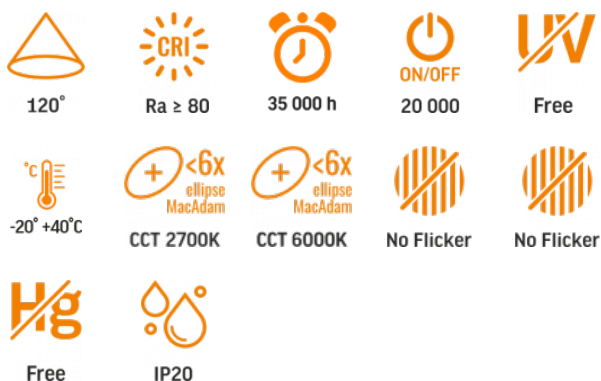

VIDEX®

WARRANTY 3 YEARS

General parameters

Light source or containing product	Containing product
Control gear replaceable	by the producer
Light source replaceable	by the producer

Type of light source

Dimmable	remote controller
Directional (DLS) or non-directional (NDLS) light source	NDLS
Connected light source (cls)	no
Color-tunable light source	yes
Mains (MLS) or non-mains (NMLS) light source	MLS
High luminance light source	No
Anti-glare shield	No
Technology	LED

VIDEX-LED-EDGE-RC-RGB-72W-BLACK

INDEX: VLE-ERC-RGB-72B

Energy efficiency class of the contained light source F

Electrical parameters

On-mode power (Pon)	72 W
Rated voltage, frequency	AC 175-265 V, 50/60 Hz
Rated current	350 mA
Input interface	Free wire ends
Electric shock protection class	I
Displacement factor (cos φ1)	0.9
Survival factor	1
Standby Power (Psb)	0.4 W

Photometric parameters

Useful luminous flux of the contained light source (Φuse)	7500 Lm
Correlated color temperature	6000K (cold white), 2700K (warm white)
Beam angle	120°
Color rendering index (CRI)	Ra > 80
Lifetime	35000 h
On/Off cycles	20000
Useful luminous flux of the light source reference	in a sphere (360°)
Chromaticity coordinates (x)	0.384
Chromaticity coordinates (y)	0.378
R9 colour rendering index value	>0