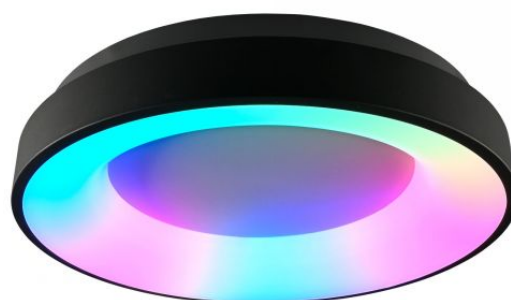

Photometric parameters

Useful luminous flux of the light source (Φ_{use})	7500 Lm
Correlated color temperature	6000K (cold white), 2700K (warm white)
Beam angle	120°
Color rendering index (CRI)	Ra > 80
Lifetime	35000 h
On/Off cycles	20000
Useful luminous flux of the light source reference	in a sphere (360°)
Chromaticity coordinates (x)	0.384
Chromaticity coordinates (y)	0.378
R9 colour rendering index value	>0
The lumen maintenance factor	≥96%
Colour consistency in MacAdam ellipses (SDCM)	<6 (2700K), <6 (6000K)

INDEX: VLE-ERC-RGB-72B

Stroboscopic effect metric (SVM)	≤0.4
Flicker metric (Pst LM)	≤1
CRI Min	Ra 80
CRI Max	Ra 88

Additional information

Place of installation	Ceiling, Wall
Place of application	indoor
Housing colour	Black
Minimum distance from the illuminated object	0.5 m
Diffuser material	Polycarbonate (PC)
Ultraviolet radiation	no
Operating temperature range	-20° +40°C
Suitable for installation in normally flammable surfaces	yes
Mercury content	Does not contain
Ingress protection	IP20
Housing material	Aluminum alloy

Dimensions

EAN	5904405542231
Height	80 mm
Width	450 mm
Depth	450 mm
Outer box	5 pcs.
Unit nett weight	1.65kg
In the package	1 pc.

Signs marking goods

Packaging marking

Recycling of waste, CE, Utilization

VIDEX[®]**VIDEX-LED-EDGE-RC-RGB-72W-BLACK****INDEX: VLE-ERC-RGB-72B**