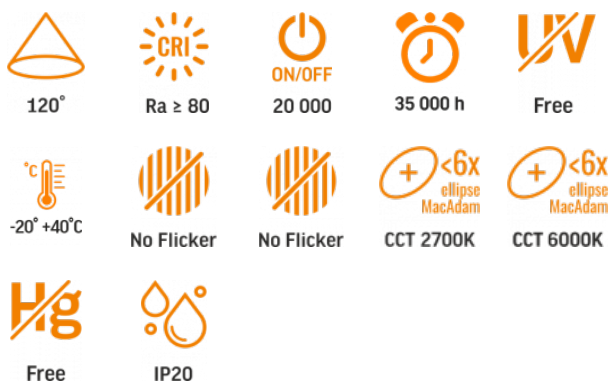

VIDEX[®]

VIDEX-LED-EDGE-RC-RGB-72W-BLACK

INDEX: VLE-ERC-RGB-72B

TECHNICAL CARD

LED DIMMABLE PENDANT LUMINAIRE WITH
REMOTE CONTROL

Pursuant to the provisions of the WEEE Act, it is forbidden to put waste equipment marked with the symbol of a crossed out bin together with other waste. The user, wishing to get rid of electronic and electrical equipment, is obliged to return it to a waste equipment collection point. There are no hazardous components in the equipment that have a particularly negative impact on the environment and human health.

INDEX: VLE-ERC-RGB-72B

WARRANTY 3 YEARS

General parameters

Light source or containing product	Containing product
Light source replaceable	by the producer
Control gear replaceable	by the producer

Type of light source

Photometric parameters

Useful luminous flux of the contained light source (Φuse)	7500 Lm
Correlated color temperature	6000K (cold white), 2700K (warm white)
Beam angle	120°
Color rendering index (CRI)	Ra > 80
On/Off cycles	20000
Lifetime (L70B50)	35000 h
Useful luminous flux of the light source reference	in a sphere (360°)
Chromaticity coordinates (x)	0.384
Chromaticity coordinates (y)	0.378
R9 colour rendering index value	>0
The lumen maintenance factor	≥96%

Depth	450 mm
Unit nett weight	1.65kg

Signs marking goods

Packaging marking	Recycling of waste, CE, Utilization
--------------------------	-------------------------------------

Additional information

Place of installation	Ceiling, Wall
Place of application	indoor
Housing colour	Black
Diffuser material	Polycarbonate (PC)
Minimum distance from the illuminated object	0.5 m
Ultraviolet radiation	no
Operating temperature range	-20° +40°C
Suitable for installation in normally flammable surfaces	yes
Mercury content	Does not contain
Ingress protection	IP20
Housing material	Aluminum alloy