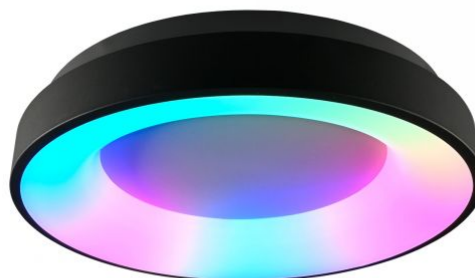

VIDEX®

VIDEX-LED-EDGE-RC-RGB-72W-BLACK

INDEX: VLE-ERC-RGB-72B

Flicker metric (Pst LM)	≤1
Stroboscopic effect metric (SVM)	≤0.4
Colour consistency in MacAdam ellipses (SDCM)	<6 (2700K), <6 (6000K)
CRI Min	Ra 80
CRI Max	Ra 88

Depth	450 mm
Unit nett weight	1.65kg

Signs marking goods

Packaging marking	Recycling of waste, CE, Utilization
--------------------------	-------------------------------------

Additional information

Place of installation	Ceiling, Wall
Place of application	indoor
Housing colour	Black
Diffuser material	Polycarbonate (PC)
Minimum distance from the illuminated object	0.5 m
Ultraviolet radiation	no
Operating temperature range	-20° +40°C
Suitable for installation in normally flammable surfaces	yes
Mercury content	Does not contain
Ingress protection	IP20
Housing material	Aluminum alloy

Dimensions

EAN	5904405542231
In the package	1 pc.
Height	80 mm
Outer box	5 pcs.
Width	450 mm

VIDEX®

VIDEX-LED-EDGE-RC-RGB-72W-BLACK

INDEX: VLE-ERC-RGB-72B

We reserve the right to make technical changes. The data contained in this material is not legally binding.