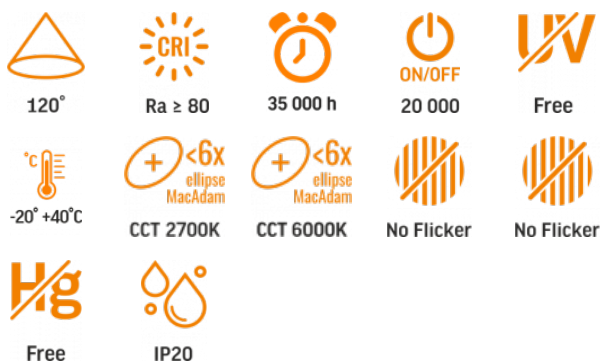

VIDEX®

VIDEX-LED-EDGE-RC-RGB-72W-BLACK

INDEX: VLE-ERC-RGB-72B

TECHNICAL CARD

LED DIMMABLE PENDANT LUMINAIRE WITH REMOTE CONTROL

Pursuant to the provisions of the WEEE Act, it is forbidden to put waste equipment marked with the symbol of a crossed out bin together with other waste. The user, wishing to get rid of electronic and electrical equipment, is obliged to return it to a waste equipment collection point. There are no hazardous components in the equipment that have a particularly negative impact on the environment and human health.

INDEX: VLE-ERC-RGB-72B

WARRANTY 3 YEARS

General parameters

Control gear replaceable	by the producer
Light source replaceable	by the producer
Light source or containing product	Containing product

Type of light source

Photometric parameters

Useful luminous flux of the light source (Φ_{use})	7500 Lm
Correlated color temperature	6000K (cold white), 2700K (warm white)
Beam angle	120°
Color rendering index (CRI)	Ra > 80
Lifetime	35000 h
On/Off cycles	20000
Useful luminous flux of the light source reference	in a sphere (360°)
Chromaticity coordinates (x)	0.384
Chromaticity coordinates (y)	0.378
R9 colour rendering index value	>0
The lumen maintenance factor	≥96%
Colour consistency in MacAdam ellipses (SDCM)	<6 (2700K), <6 (6000K)

Dimensions

EAN	5904405542231
Height	80 mm
Width	450 mm
Depth	450 mm
Outer box	5 pcs.
Unit nett weight	1.65kg
In the package	1 pc.

Signs marking goods

Packaging marking

Recycling of waste, CE, Utilization

VIDEX[®]**VIDEX-LED-EDGE-RC-RGB-72W-BLACK****INDEX: VLE-ERC-RGB-72B**