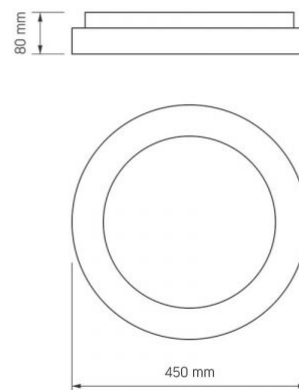

Photometric parameters

Useful luminous flux of the contained light source (Φuse)	7500 Lm
Correlated color temperature	6000K (cold white), 2700K (warm white)
Beam angle	120°
Color rendering index (CRI)	Ra > 80
On/Off cycles	20000
Lifetime (L70B50)	35000 h
Useful luminous flux of the light source reference	in a sphere (360°)
Chromaticity coordinates (x)	0.384
Chromaticity coordinates (y)	0.378
R9 colour rendering index value	>0
The lumen maintenance factor	≥96%

Depth	450 mm
Unit nett weight	1.65kg

Signs marking goods

Packaging marking	Recycling of waste, CE, Utilization
--------------------------	-------------------------------------

Additional information

Place of installation	Ceiling, Wall
Place of application	indoor
Housing colour	Black
Diffuser material	Polycarbonate (PC)
Minimum distance from the illuminated object	0.5 m
Ultraviolet radiation	no
Operating temperature range	-20° +40°C
Suitable for installation in normally flammable surfaces	yes
Mercury content	Does not contain
Ingress protection	IP20
Housing material	Aluminum alloy

Dimensions

EAN	5904405542231
In the package	1 pc.
Height	80 mm
Outer box	5 pcs.
Width	450 mm

VIDEX®

VIDEX-LED-EDGE-RC-RGB-72W-BLACK

INDEX: VLE-ERC-RGB-72B

We reserve the right to make technical changes. The data contained in this material is not legally binding.