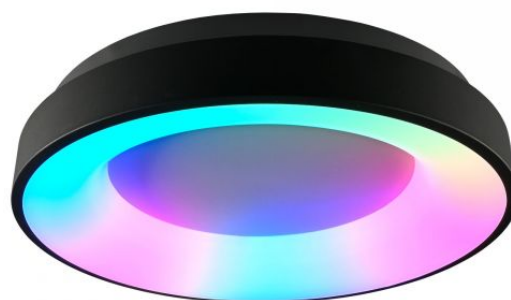

VIDEX®

VIDEX-LED-EDGE-RC-RGB-72W-BLACK

INDEX: VLE-ERC-RGB-72B

TECHNICAL CARD

LED DIMMABLE PENDANT LUMINAIRE WITH REMOTE CONTROL

Pursuant to the provisions of the WEEE Act, it is forbidden to put waste equipment marked with the symbol of a crossed out bin together with other waste. The user, wishing to get rid of electronic and electrical equipment, is obliged to return it to a waste equipment collection point. There are no hazardous components in the equipment that have a particularly negative impact on the environment and human health.

INDEX: VLE-ERC-RGB-72B

Stroboscopic effect metric (SVM)	≤0.4
CRI Min	Ra 80
CRI Max	Ra 88

Additional information

Place of installation	Ceiling, Wall
Place of application	indoor
Housing colour	Black
Ingress protection	IP20
Minimum distance from the illuminated object	0.5 m
Diffuser material	PC
Ultraviolet radiation	no
Operating temperature range	-20° +40°C
Suitable for installation in normally flammable surfaces	yes
Mercury content	Does not contain
Housing material	Aluminum alloy

Dimensions

EAN	5904405542231
Height	80 mm
Outer box	5 pcs.
Unit nett weight	1.65kg
Width	450 mm
Depth	450 mm
In the package	1 pc.

Signs marking goods

Packaging marking

Recycling of waste, CE, Utilization

VIDEX[®]**VIDEX-LED-EDGE-RC-RGB-72W-BLACK****INDEX: VLE-ERC-RGB-72B**