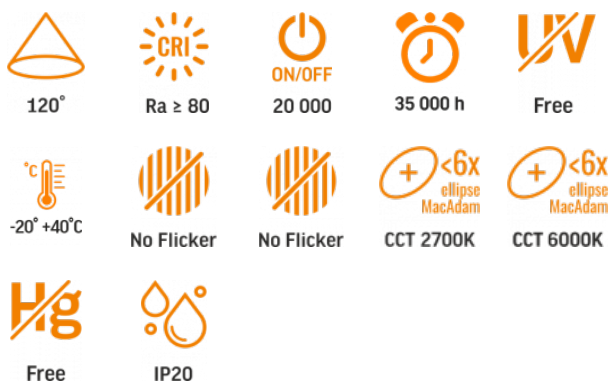

TECHNICAL CARD

LED DIMMABLE PENDANT LUMINAIRE WITH
REMOTE CONTROL

Pursuant to the provisions of the WEEE Act, it is forbidden to put waste equipment marked with the symbol of a crossed out bin together with other waste. The user, wishing to get rid of electronic and electrical equipment, is obliged to return it to a waste equipment collection point. There are no hazardous components in the equipment that have a particularly negative impact on the environment and human health.

INDEX: VLE-ERC-RGB-72B

WARRANTY 3 YEARS

General parameters

Light source or containing product	Containing product
Control gear replaceable	by the producer
Light source replaceable	by the producer

Type of light source

Photometric parameters

Useful luminous flux of the contained light source (Φuse)	7500 Lm
Correlated color temperature	6000K (cold white), 2700K (warm white)
Beam angle	120°
Color rendering index (CRI)	Ra > 80
On/Off cycles	20000
Lifetime (L70B50)	35000 h
Useful luminous flux of the light source reference	in a sphere (360°)
Chromaticity coordinates (x)	0.384
Chromaticity coordinates (y)	0.378
R9 colour rendering index value	>0
The lumen maintenance factor	≥96%