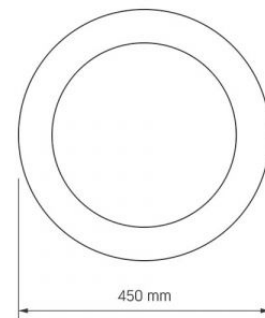

VIDEX®

VIDEX-LED-EDGE-RC-72W-WHITE

INDEX: VLE-ERC-72W

We reserve the right to make technical changes. The data contained in this material is not legally binding.

Allegro opt Sp. z o.o., ul. Mierzeja Wiślana 11,
30-732 Krakow, Poland.

Date: 14.11.2024