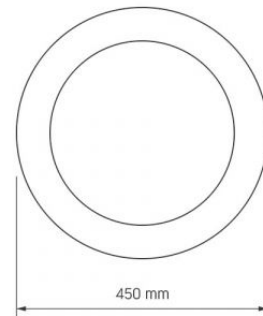

VIDEX®

VIDEX-LED-EDGE-RC-72W-WHITE

INDEX: VLE-ERC-72W

We reserve the right to make technical changes. The data contained in this material is not legally binding.

Allegro Opt Sp. z o.o., Handlowa 23, 05-120 Legionowo, Poland.

Date: 8.09.2024