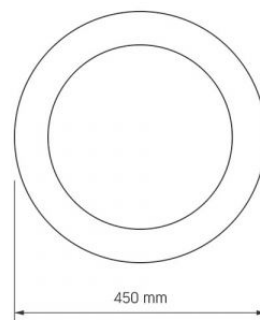

VIDEX®

VIDEX-LED-EDGE-RC-72W-WHITE

INDEX: VLE-ERC-72W

We reserve the right to make technical changes. The data contained in this material is not legally binding.

Allegro opt Sp. z o.o., ul. Mierzeja Wiślana 11,
30-732 Krakow, Poland.

Date: 22.12.2024