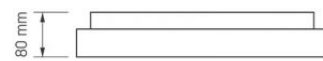

VIDEX®

VIDEX-LED-EDGE-RC-72W-WHITE

INDEX: VLE-ERC-72W

We reserve the right to make technical changes. The data contained in this material is not legally binding.

Allegro opt Sp. z o.o., ul. Mierzeja Wiślana 11,
30-732 Krakow, Poland.

Date: 14.11.2024