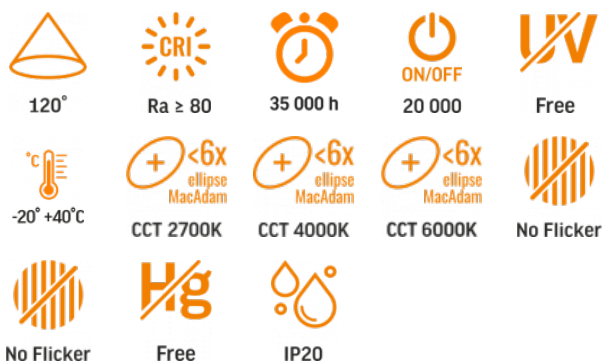

INDEX: VLE-ERC-72W

WARRANTY 3 YEARS

General parameters

Control gear replaceable	by the producer
Light source replaceable	by the producer
Light source or containing product	Containing product

Type of light source

Energy class of the light source	F
Dimmable	remote controller
Directional or non-directional light source	NDLS
Mains or non-mains light source	MLS
Colour-tuneable light source (CTLS)	yes
Technology	LED

Electrical parameters

On-mode power (Pon)	72 W

Rated voltage, frequency	AC 175-265 V, 50/60 Hz
Rated current	350 mA
Input interface	Free wire ends
Electric shock protection class	I
Displacement factor (cos φ1)	0.99
Survival factor	1
Standby Power (Psb)	0.4 W

Photometric parameters

Useful luminous flux of the light source (Φuse)	7500 Lm
Correlated color temperature	6000K (cold white), 2700K (warm white)
Beam angle	120°
Color rendering index (CRI)	Ra > 80
Lifetime	35000 h
On/Off cycles	20000
Useful luminous flux of the light source reference	in a sphere (360°)
Chromaticity coordinates (x)	0.384
Chromaticity coordinates (y)	0.378
R9 colour rendering index value	>0
The lumen maintenance factor	≥96%
Colour consistency in MacAdam ellipses (SDCM)	<6 (2700K), <6 (4000K), <6 (6000K)
Flicker metric (Pst LM)	≤1
Stroboscopic effect metric (SVM)	≤0.4