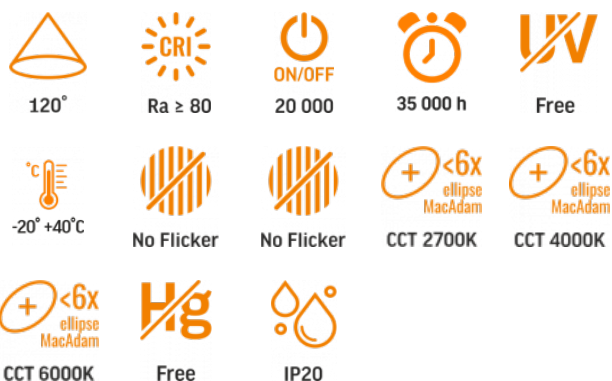

INDEX: VLE-ERC-72W

WARRANTY 3 YEARS

General parameters

Light source or containing product	Containing product
Light source replaceable	by the producer
Control gear replaceable	by the producer

Type of light source

Energy efficiency class of the contained light source	F
Dimmable	remote controller
Directional (DLS) or non-directional (NDLS) light source	NDLS
Color-tunable light source	yes
Mains (MLS) or non-mains (NMLS) light source	MLS
Technology	LED

Electrical parameters

On-mode power (Pon)	72 W
Rated voltage, frequency	AC 175-265 V, 50/60 Hz
Rated current	350 mA
Input interface	Free wire ends
Electric shock protection class	I
Displacement factor (cos φ1)	0.99
Survival factor	1
Standby Power (Psb)	0.4 W

Photometric parameters

Useful luminous flux of the contained light source (Φuse)	7850 Lm
Correlated color temperature	6000K (cold white), 2700K (warm white)
Beam angle	120°
Color rendering index (CRI)	Ra > 80
On/Off cycles	20000
Lifetime (L70B50)	35000 h
Useful luminous flux of the light source reference	in a sphere (360°)
Chromaticity coordinates (x)	0.384
Chromaticity coordinates (y)	0.378
R9 colour rendering index value	>0
The lumen maintenance factor	≥96%
Flicker metric (Pst LM)	≤1
Stroboscopic effect metric (SVM)	≤0.4