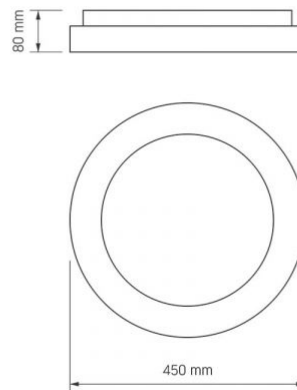

VIDEX®

VIDEX-LED-EDGE-RC-72W-WHITE

INDEX: VLE-ERC-72W

We reserve the right to make technical changes. The data contained in this material is not legally binding.

Allegro opt Sp. z o.o., ul. Mierzeja Wiślana 11,
30-732 Krakow, Poland.