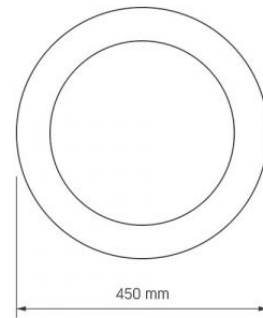

INDEX: VLE-ERC-72W

We reserve the right to make technical changes. The data contained in this material is not legally binding.

Allegro opt Sp. z o.o., ul. Mierzeja Wiślana 11,
30-732 Krakow, Poland.