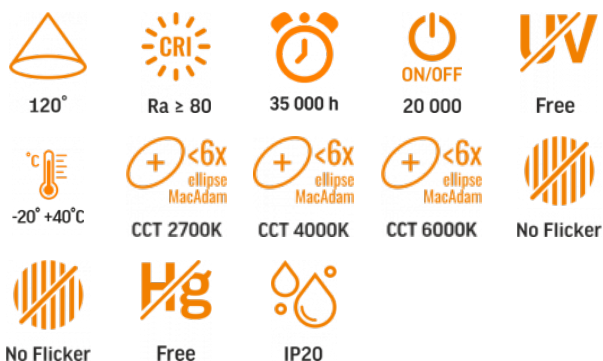

INDEX: VLE-ERC-72W

WARRANTY 3 YEARS

General parameters

Control gear replaceable	by the producer
Light source replaceable	by the producer
Light source or containing product	Containing product

Type of light source

Energy class of the light source	F
Dimmable	remote controller
Directional (DLS) or non-directional (NDLS) light source	NDLS
Mains (MLS) or non-mains (NMLS) light source	MLS
Color-tunable light source	yes
Technology	LED

Electrical parameters

On-mode power (Pon)	72 W

Rated voltage, frequency	AC 175-265 V, 50/60 Hz
Rated current	350 mA
Input interface	Free wire ends
Electric shock protection class	I
Displacement factor (cos φ1)	0.99
Survival factor	1
Standby Power (Psb)	0.4 W

Photometric parameters

Useful luminous flux of the light source (Φuse)	7500 Lm
Correlated color temperature	6000K (cold white), 2700K (warm white)
Beam angle	120°
Color rendering index (CRI)	Ra > 80
Lifetime	35000 h
On/Off cycles	20000
Useful luminous flux of the light source reference	in a sphere (360°)
Chromaticity coordinates (x)	0.384
Chromaticity coordinates (y)	0.378
R9 colour rendering index value	>0
The lumen maintenance factor	≥96%
Colour consistency in MacAdam ellipses (SDCM)	<6 (2700K), <6 (4000K), <6 (6000K)
Flicker metric (Pst LM)	≤1
Stroboscopic effect metric (SVM)	≤0.4