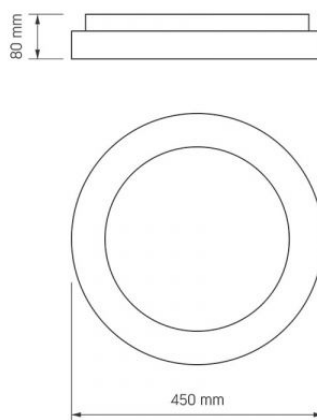

VIDEX®

VIDEX-LED-EDGE-RC-72W-BLACK

INDEX: VLE-ERC-72B

We reserve the right to make technical changes. The data contained in this material is not legally binding.

Allegro Opt Sp. z o.o., Handlowa 23, 05-120 Legionowo, Poland.

Date: 8.09.2024