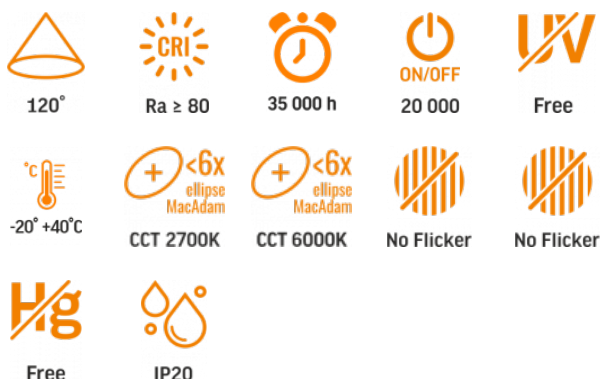

TECHNICAL CARD

LED Ceiling Fixture

Pursuant to the provisions of the WEEE Act, it is forbidden to put waste equipment marked with the symbol of a crossed out bin together with other waste. The user, wishing to get rid of electronic and electrical equipment, is obliged to return it to a waste equipment collection point. There are no hazardous components in the equipment that have a particularly negative impact on the environment and human health.

VIDEX®

VIDEX-LED-EDGE-RC-72W-BLACK

INDEX: VLE-ERC-72B

WARRANTY 3 YEARS

General parameters

Light source or containing product	Containing product
Control gear replaceable	by the producer
Light source replaceable	by the producer

Photometric parameters

Useful luminous flux of the contained light source (Φuse)	7500 Lm
Correlated color temperature	6000K (cold white), 2700K (warm white)
Beam angle	120°
Color rendering index (CRI)	Ra > 80
Lifetime	35000 h
On/Off cycles	20000
Useful luminous flux of the light source reference	in a sphere (360°)
Chromaticity coordinates (x)	0.384
Chromaticity coordinates (y)	0.378
R9 colour rendering index value	>0
The lumen maintenance factor	≥96%
Colour consistency in MacAdam ellipses (SDCM)	<6 (2700K), <6 (6000K)
Flicker metric (Pst LM)	≤1

INDEX: VLE-ERC-72B

Stroboscopic effect metric (SVM)	≤0.4
CRI Min	Ra 80
CRI Max	Ra 88

Additional information

Place of installation	Ceiling, Wall
Place of application	indoor
Housing colour	Black
Minimum distance from the illuminated object	0.5 m
Diffuser material	Polycarbonate (PC)
Ultraviolet radiation	no
Operating temperature range	-20° +40°C
Suitable for installation in normally flammable surfaces	yes
Mercury content	Does not contain
Ingress protection	IP20
Housing material	Aluminum alloy