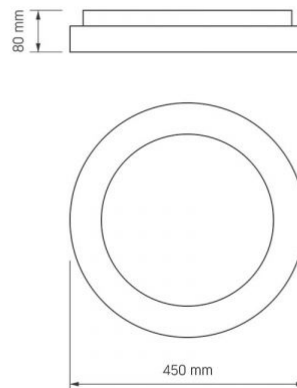

VIDEX®

VIDEX-LED-EDGE-RC-72W-BLACK

INDEX: VLE-ERC-72B

We reserve the right to make technical changes. The data contained in this material is not legally binding.

Allegro opt Sp. z o.o., ul. Mierzeja Wiślana 11,
30-732 Krakow, Poland.