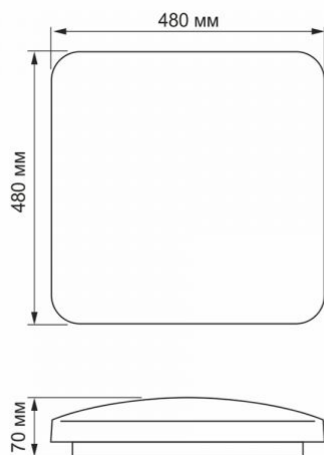

Ingress protection	IP44
--------------------	------

Housing material	Plastic
------------------	---------

Dimensions

EAN	5904405540619
-----	---------------

Height	480 mm
--------	--------

VIDEX[®]

VIDEX-CLS-NATA-48W-NW

INDEX: VLE-CLS-484M

Width	480 mm
Depth	70 mm
Outer box	5 pcs.

INDEX: VLE-CLS-484M

We reserve the right to make technical changes. The data contained in this material is not legally binding.

Allegro opt Sp. z o.o., ul. Mierzeja Wiślana 11,
30-732 Krakow, Poland.