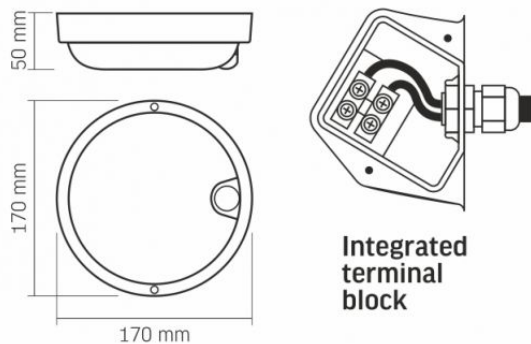

INDEX: VLE-BHR-115W-SP

We reserve the right to make technical changes. The data contained in this material is not legally binding.

Allegro Opt Sp. z o.o., Handlowa 23, 05-120 Legionowo, Poland.