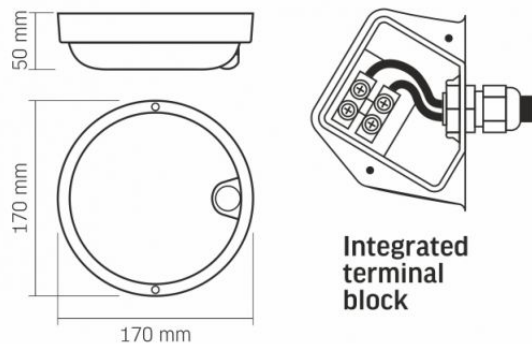

INDEX: VLE-BHR-115W-SP

We reserve the right to make technical changes. The data contained in this material is not legally binding.

Allegro opt Sp. z o.o., ul. Mierzeja Wiślana 11,
30-732 Krakow, Poland.