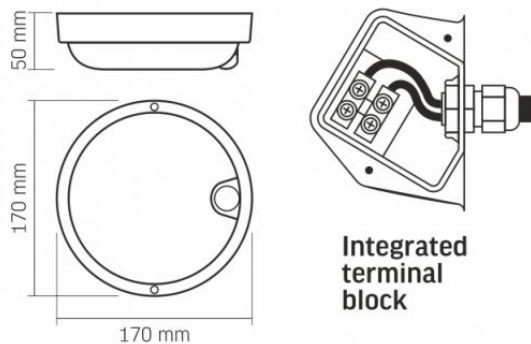

INDEX: VLE-BHR-115W-SP

We reserve the right to make technical changes. The data contained in this material is not legally binding.

Allegro opt Sp. z o.o., ul. Mierzeja Wiślana 11,
30-732 Krakow, Poland.