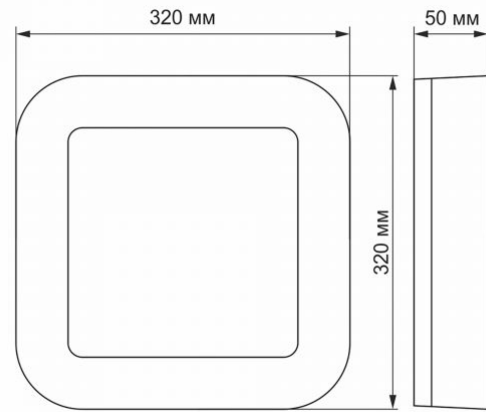

INDEX: VLE-BHFS-245

CRI Min	Ra 80
CRI Max	Ra 88

Additional information

Place of installation	Ceiling, Flat surface, Wall
Place of application	indoor, outdoor
Impact protection	IK07
Housing colour	White
Diffuser material	Polycarbonate (PC)
Minimum distance from the illuminated object	0.5 m
Ultraviolet radiation	no
Operating temperature range	-20° +40°C
Suitable for installation in normally flammable surfaces	yes
Mercury content	Does not contain
Ingress protection	IP65
Housing material	Plastic

Dimensions

EAN	5904405542316
In the package	1 pc.
Outer box	10 pcs.
Height	320 mm
Width	320 mm
Depth	50 mm

Signs marking goods

Packaging marking

Recycling of waste, CE, Utilization

VIDEX®**VIDEX-BULKHEAD-LED-VIKA-24W-NW****INDEX: VLE-BHFS-245**