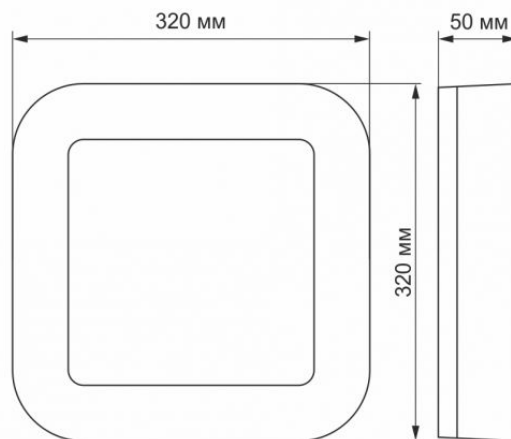

VIDEX®

VIDEX-BULKHEAD-LED-VIKA-24W-NW

INDEX: VLE-BHFS-245