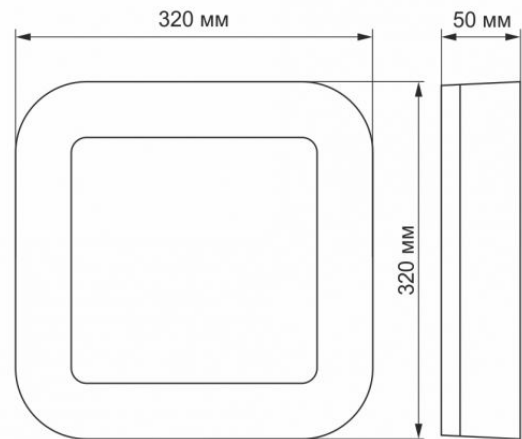

VIDEX®

VIDEX-BULKHEAD-LED-VIKA-24W-NW

INDEX: VLE-BHFS-245