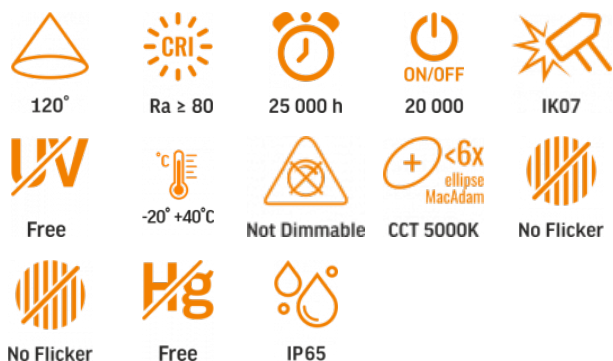

VIDEX®

VIDEX-BULKHEAD-LED-VIKA-24W-NW

INDEX: VLE-BHFS-245

WARRANTY 2 YEARS

NEUTRAL WHITE
5000K

Neutral White / Neutralny biały / Neutralni bila / Blanc neuter / Neutrálna biela / Neutraal wit / Semleges feher / Nevtralno bela / Neutralno bijela / Neutralweiß / Alb neutru / Neutralus balta / Neitrāls balta / Neutraalne valge / Нейтрално бяла / Bianco neutro.

General parameters

Light source replaceable by the producer

Type of light source

Energy class of the light source	F
Dimmable	no
Directional or non-directional light source	NDLS
Mains or non-mains light source	MLS
Technology	LED

Electrical parameters

On-mode power (Pon) 24 W

Rated voltage, frequency	AC 220-240 V, 50/60 Hz
Rated current	210 mA
Input interface	Terminal block
Electric shock protection class	II
Displacement factor (cos φ1)	0.7
Survival factor	1

Photometric parameters

Useful luminous flux of the light source (Φuse)	2600 Lm
Correlated color temperature	5000K (neutral white)
Beam angle	120°
Color rendering index (CRI)	Ra > 80
Lifetime	25000 h
On/Off cycles	20000
Useful luminous flux of the light source reference	in a sphere (360°)
Chromaticity coordinates (x)	0.35
Chromaticity coordinates (y)	0.36
R9 colour rendering index value	>0
The lumen maintenance factor	≥95.8%
Colour consistency in MacAdam ellipses (SDCM)	<6 (5000K)
Flicker metric (Pst LM)	≤1
Stroboscopic effect metric (SVM)	≤0.4
CRI Min	Ra 80
CRI Max	Ra 88