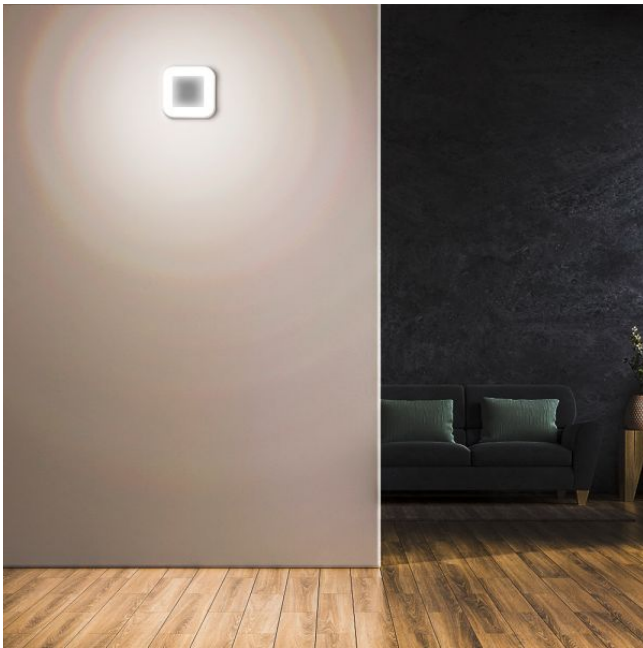

INDEX: VLE-BHFS-155

We reserve the right to make technical changes. The data contained in this material is not legally binding.

Allegro opt Sp. z o.o., ul. Mierzeja Wiślana 11,
30-732 Krakow, Poland.