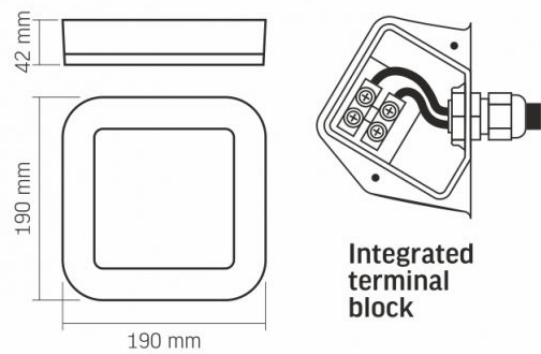

VIDEX-BULKHEAD-LED-VIKA-15W-NW

INDEX: VLE-BHFS-155

Height	190 mm
Width	190 mm
Depth	42 mm

Signs marking goods

Packaging marking

Recycling of
waste, CE,
Utilization

INDEX: VLE-BHFS-155

We reserve the right to make technical changes. The data contained in this material is not legally binding.