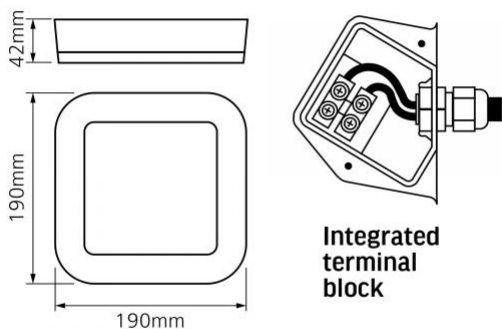

INDEX: VLE-BHFS-155

We reserve the right to make technical changes. The data contained in this material is

not legally binding.

Allegro opt Sp. z o.o., ul. Mierzeja Wiślana 11,
30-732 Krakow, Poland.

The product must be used indoors

The product must be used outdoors

Class of protection against electric shock II - provided not only by basic insulation but also by double or reinforced insulation

Minimum distance from the illuminated object

Waste recycling after the end of the product's service life

The product meets the requirements of EU directives

It is forbidden to throw away waste equipment marked with the symbol of a crossed-out bin with other waste

120°

Rated beam angle

Ra > 80

Ra > 80 - color rendering index

ON/OFF
20 000

Rated On/off cycles

IK07

The product withstands a medium impact (e.g., from a blunt object)

25 000 h

Nominal lifetime (hours)

Free

The product does not emit ultraviolet light

Not Dimmable

The product is incompatible with light regulators

-20° +40°C

Operating temperatures range

Free

The product does not contain mercury

IP65

Class of protection against dust and moisture. The product has full protection against dust and water jets from all directions