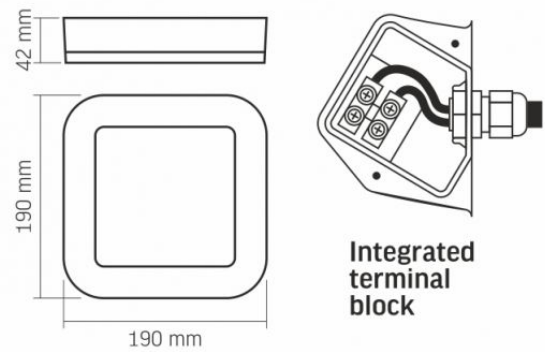

INDEX: VLE-BHFS-155

We reserve the right to make technical changes. The data contained in this material is not legally binding.

Allegro opt Sp. z o.o., ul. Mierzeja Wiślana 11,
30-732 Krakow, Poland.