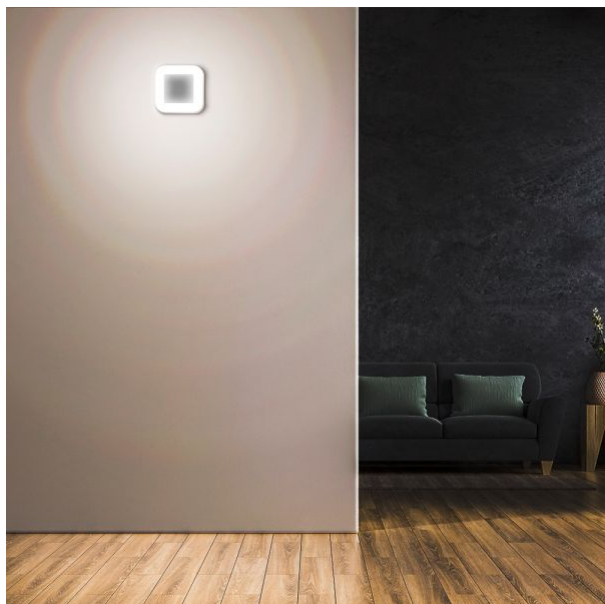

INDEX: VLE-BHFS-155

We reserve the right to make technical changes. The data contained in this material is

not legally binding.

Allegro opt Sp. z o.o., ul. Mierzeja Wiślana 11,
30-732 Krakow, Poland.

The product must be used indoors

The product must be used outdoors

Class of protection against electric shock II - provided not only by basic insulation but also by double or reinforced insulation

0,5 m

Minimum distance from the illuminated object

Waste recycling after the end of the product's service life

The product meets the requirements of EU directives

It is forbidden to throw away waste equipment marked with the symbol of a crossed-out bin with other waste

120°

Rated beam angle

Ra > 80

Ra > 80 - color rendering index

ON/OFF
20 000

Rated On/off cycles

IK07

The product withstands a medium impact (e.g., from a blunt object)

25 000 h

Nominal lifetime (hours)

Free

The product does not emit ultraviolet light

Not Dimmable

The product is incompatible with light regulators

-20° +40°C

Operating temperatures range

Free

The product does not contain mercury

IP65

Class of protection against dust and moisture. The product has full protection against dust and water jets from all directions