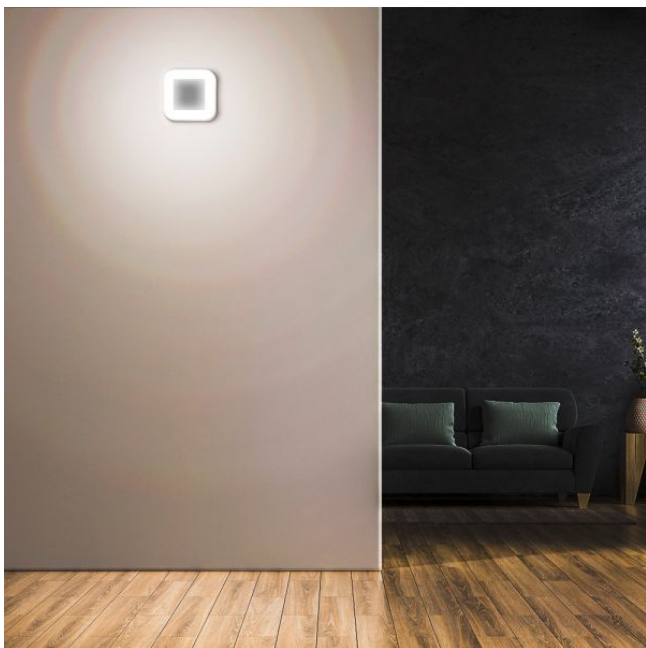

INDEX: VLE-BHFS-155

We reserve the right to make technical changes. The data contained in this material is not legally binding.

Allegro opt Sp. z o.o., ul. Mierzeja Wiślana 11,
30-732 Krakow, Poland.