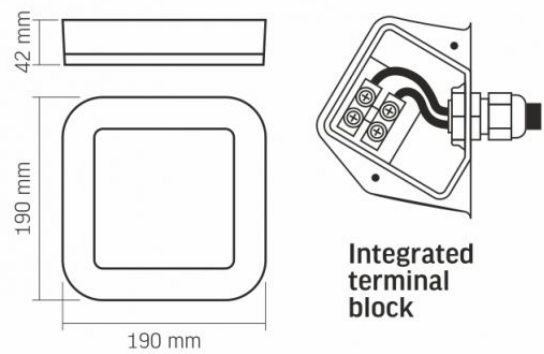

VIDEX®

VIDEX-BULKHEAD-LED-VIKA-15W-NW

INDEX: VLE-BHFS-155

EAN	5904405540930
Height	190 mm
Width	190 mm
Depth	42 mm

Signs marking goods

Packaging marking

Recycling of
waste, CE,
Utilization

INDEX: VLE-BHFS-155