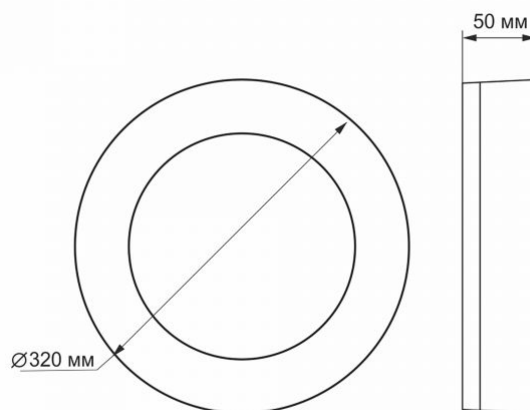

VIDEX®

VIDEX-BULKHEAD-LED-LENA-24W-NW

INDEX: VLE-BHFR-245

We reserve the right to make technical changes. The data contained in this material is not legally binding.

Allegro opt Sp. z o.o., ul. Mierzeja Wiślana 11,
30-732 Krakow, Poland.