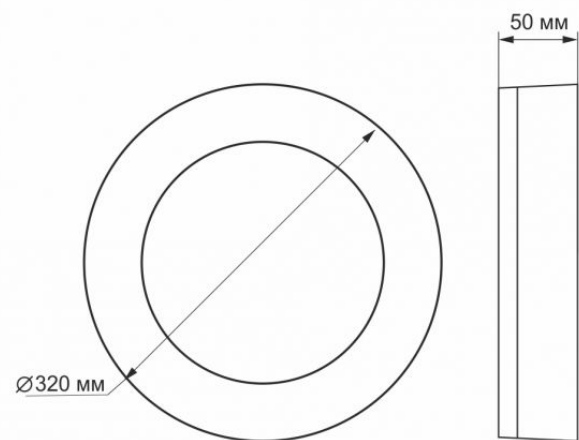

VIDEX®

VIDEX-BULKHEAD-LED-LENA-24W-NW

INDEX: VLE-BHFR-245

We reserve the right to make technical changes. The data contained in this material is not legally binding.

Allegro opt Sp. z o.o., ul. Mierzeja Wiślana 11,
30-732 Krakow, Poland.

Date: 22.12.2024