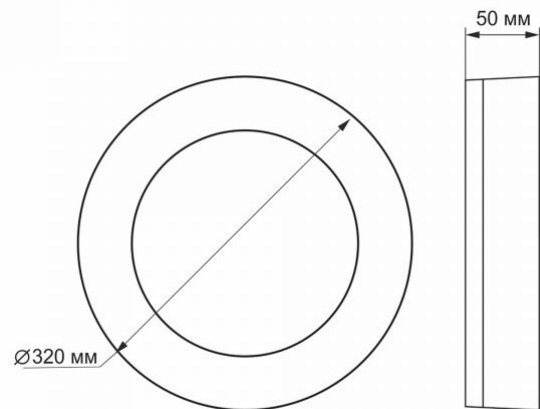

Photometric parameters

Useful luminous flux of the contained light source (Φuse)	2600 Lm
Correlated color temperature	5000K (neutral white)
Beam angle	120°
Color rendering index (CRI)	Ra > 80
On/Off cycles	20000
Lifetime (L70B50)	25000 h
Useful luminous flux of the light source reference	in a sphere (360°)
Chromaticity coordinates (x)	0.35
Chromaticity coordinates (y)	0.36
R9 colour rendering index value	>0
The lumen maintenance factor	≥95.8%
Flicker metric (Pst LM)	≤1
Stroboscopic effect metric (SVM)	≤0.4

Dimensions

EAN	5904405542309
In the package	1 pc.
Outer box	10 pcs.
Height	320 mm
Width	320 mm
Depth	50 mm

Signs marking goods

Packaging marking

Recycling of waste, CE, Utilization

VIDEX[®]**VIDEX-BULKHEAD-LED-LENA-24W-NW****INDEX: VLE-BHFR-245**