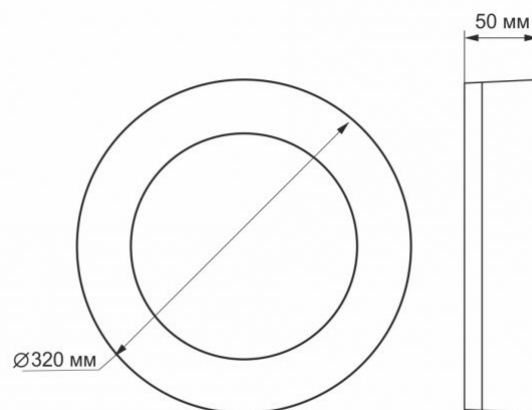

VIDEX®

VIDEX-BULKHEAD-LED-LENA-24W-NW

INDEX: VLE-BHFR-245

We reserve the right to make technical changes. The data contained in this material is not legally binding.

Allegro opt Sp. z o.o., ul. Mierzeja Wiślana 11,
30-732 Krakow, Poland.