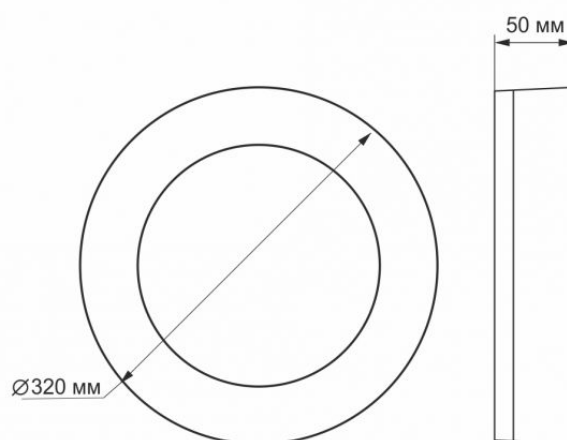

VIDEX®

VIDEX-BULKHEAD-LED-LENA-24W-NW

INDEX: VLE-BHFR-245

We reserve the right to make technical changes. The data contained in this material is not legally binding.

Allegro Opt Sp. z o.o., Handlowa 23, 05-120 Legionowo, Poland.

Date: 8.09.2024