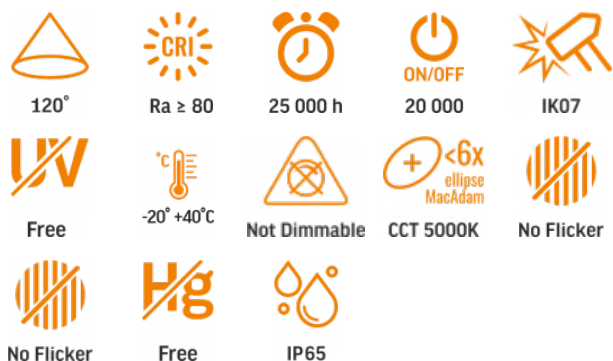

TECHNICAL CARD

LED Bulkhead Light

Pursuant to the provisions of the WEEE Act, it is forbidden to put waste equipment marked with the symbol of a crossed out bin together with other waste. The user, wishing to get rid of electronic and electrical equipment, is obliged to return it to a waste equipment collection point. There are no hazardous components in the equipment that have a particularly negative impact on the environment and human health.

WARRANTY 2 YEARS

NEUTRAL WHITE

5000K

Neutral White / Neutralny biały / Neutralni bila / Blanc neuter / Neutrálna biela / Neutraal wit / Semleges feher / Nevtralno bela / Neutralno bijela / Neutralweiß / Alb neutru / Neutralus balta / Neitrāls balta / Neutraalne valge / Нейтрално бяла / Bianco neutro.

Photometric parameters

Useful luminous flux of the light source (Φuse)	2600 Lm
Correlated color temperature	5000K (neutral white)
Beam angle	120°
Color rendering index (CRI)	Ra > 80
Lifetime	25000 h
On/Off cycles	20000
Useful luminous flux of the light source reference	in a sphere (360°)
Chromaticity coordinates (x)	0.35
Chromaticity coordinates (y)	0.36
R9 colour rendering index value	>0
The lumen maintenance factor	≥95.8%
Colour consistency in MacAdam ellipses (SDCM)	<6 (5000K)
Flicker metric (Pst LM)	≤1
Stroboscopic effect metric (SVM)	≤0.4
CRI Min	Ra 80
CRI Max	Ra 88

INDEX: VLE-BHFR-245

Additional information

Place of installation	Ceiling, Flat surface, Wall
Place of application	indoor, outdoor
Impact protection	IK07
Housing colour	White
Minimum distance from the illuminated object	0.5 m
Diffuser material	Polycarbonate (PC)
Ultraviolet radiation	no
Operating temperature range	-20° +40°C
Mercury content	Does not contain
Ingress protection	IP65
Housing material	Plastic