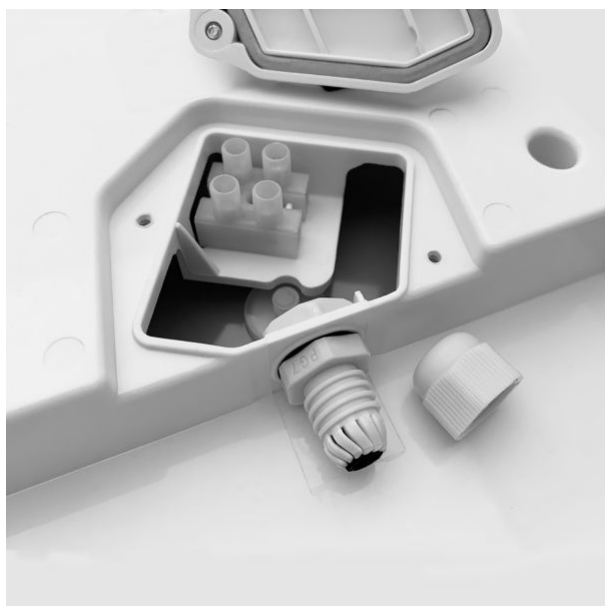

VIDEX®

VIDEX-BULKHEAD-LED-LENA-24W-NW

INDEX: VLE-BHFR-245

We reserve the right to make technical changes. The data contained in this material is not legally binding.

Allegro opt Sp. z o.o., ul. Mierzeja Wiślana 11,
30-732 Krakow, Poland.