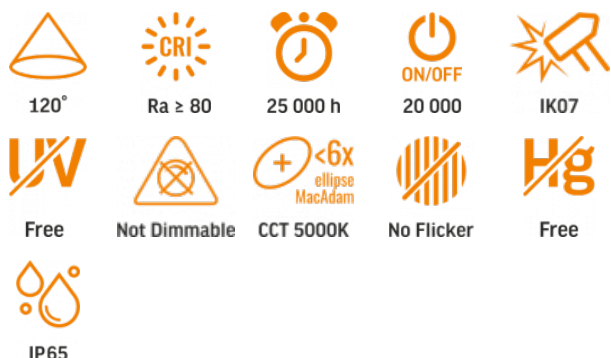

TECHNICAL CARD

LED Bulkhead Light

Pursuant to the provisions of the WEEE Act, it is forbidden to put waste equipment marked with the symbol of a crossed out bin together with other waste. The user, wishing to get rid of electronic and electrical equipment, is obliged to return it to a waste equipment collection point. There are no hazardous components in the equipment that have a particularly negative impact on the environment and human health.

Photometric parameters

Useful luminous flux of the light source (Φuse)	2600 Lm
Correlated color temperature	5000K (neutral white)
Beam angle	120°
Color rendering index (CRI)	Ra > 80
Lifetime	25000 h
On/Off cycles	20000
Useful luminous flux of the light source reference	in a sphere (360°)
Chromaticity coordinates (x)	0.35
Chromaticity coordinates (y)	0.36
R9 colour rendering index value	>0
The lumen maintenance factor	≥95.8%
Flicker metric (Pst LM)	≤1
Colour consistency in MacAdam ellipses (SDCM)	<6 (5000K)
Stroboscopic effect metric (SVM)	≤0.4
CRI Min	Ra 80
CRI Max	Ra 88