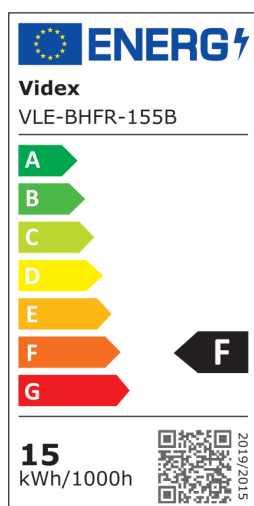

WARRANTY 2 YEARS

NEUTRAL WHITE

5000K

Neutral White / Neutralny biały / Neutralni bila / Blanc neuter / Neutrálna biela / Neutraal wit / Semleges feher / Nevtralno bela / Neutralno bijela / Neutralweiß / Alb neutru / Neutralus balta / Neitrāls balta / Neutraalne valge / Нейтрално бяла / Bianco neutro.

General parameters

Light source or containing product	Containing product
Light source replaceable	by the producer

VIDEX-BULKHEAD-LED-LENA-BLACK-15W-NW

INDEX: VLE-BHFR-155B

Type of light source

Energy efficiency class of the contained light source	F
Dimmable	no
Directional (DLS) or non-directional (NDLS) light source	NDLS
Connected light source (cls)	no
Color-tunable light source	no
Mains (MLS) or non-mains (NMLS) light source	MLS
High luminance light source	No
Anti-glare shield	No
Technology	LED

Electrical parameters

On-mode power (Pon)	15 W
Rated voltage, frequency	AC 220-240 V, 50/60 Hz
Rated current	130 mA
Input interface	Terminal block
Electric shock protection class	II
Displacement factor (cos φ1)	0.7
Survival factor	1
Energy consumption in on-mode of the light source (kWh/1000h)	15

Photometric parameters

Useful luminous flux of the contained light source (Φuse)	1550 Lm