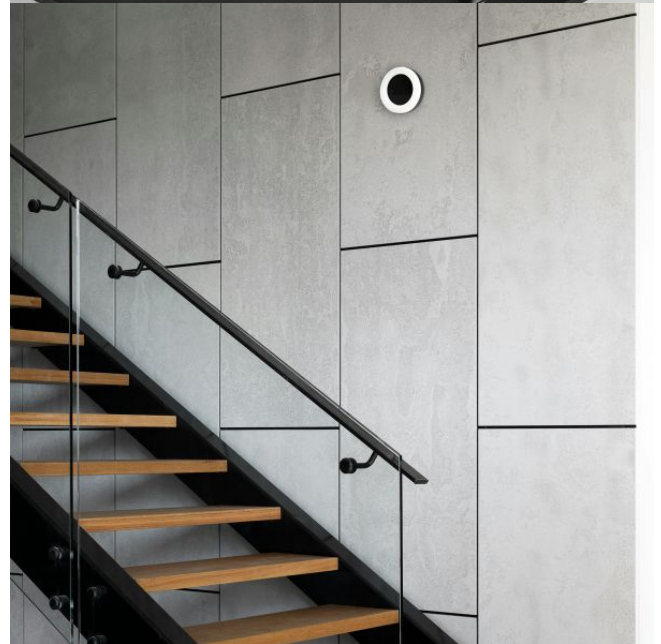

VIDEX®

VIDEX-BULKHEAD-LED-LENA-BLACK-15W-NW

INDEX: VLE-BHFR-155B