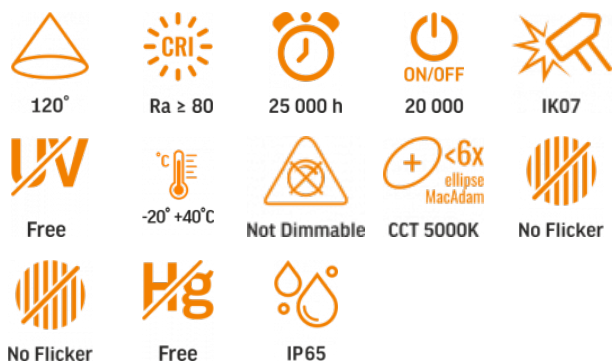

TECHNICAL CARD

LED Bulkhead Light

Pursuant to the provisions of the WEEE Act, it is forbidden to put waste equipment marked with the symbol of a crossed out bin together with other waste. The user, wishing to get rid of electronic and electrical equipment, is obliged to return it to a waste equipment collection point. There are no hazardous components in the equipment that have a particularly negative impact on the environment and human health.

VIDEX®

WARRANTY 2 YEARS

NEUTRAL WHITE
5000K

Neutral White / Neutralny biały / Neutralni bila / Blanc neuter / Neutrálna biela / Neutraal wit / Semleges feher / Nevtralno bela / Neutralno bijela / Neutralweiß / Alb neutru / Neutralus balta / Neitrāls balta / Neutraalne valge / Неутрално бяла / Bianco neutro.

Photometric parameters

Useful luminous flux of the light source (Φuse)	1550 Lm
Correlated color temperature	5000K (neutral white)
Beam angle	120°

INDEX: VLE-BHFR-155B

Color rendering index (CRI)	Ra > 80
Lifetime	25000 h
On/Off cycles	20000
Useful luminous flux of the light source reference	in a sphere (360°)
Chromaticity coordinates (x)	0.35
Chromaticity coordinates (y)	0.36
R9 colour rendering index value	>0
The lumen maintenance factor	≥95.8%
Colour consistency in MacAdam ellipses (SDCM)	<6 (5000K)
Flicker metric (Pst LM)	≤1
Stroboscopic effect metric (SVM)	≤0.4
CRI Min	Ra 80
CRI Max	Ra 88

Additional information

Place of installation	Ceiling, Flat surface, Wall
Place of application	indoor, outdoor
Impact protection	IK07
Housing colour	Black
Minimum distance from the illuminated object	0.5 m
Diffuser material	Polycarbonate (PC)
Ultraviolet radiation	no
Operating temperature range	-20° +40°C
Suitable for installation in normally flammable surfaces	yes