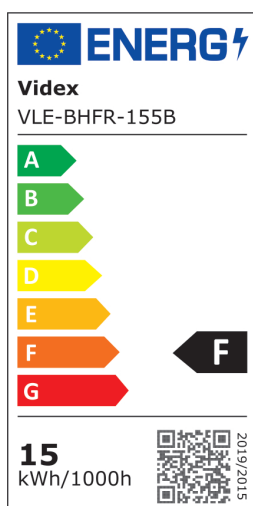

NEUTRAL WHITE
5000K

Neutral White / Neutralny biały / Neutralni bila / Blanc neuter / Neutrálna biela / Neutraal wit / Semleges feher / Nevtralno bela / Neutralno bijela / Neutralweiß / Alb neutru / Neutralus balta / Neitrāls balta / Neutraalne valge / Неутрално бяла / Bianco neutro.

General parameters

Light source or containing product	Containing product
Light source replaceable	by the producer

Type of light source

VIDEX-BULKHEAD-LED-LENA-BLACK-15W-NW

INDEX: VLE-BHFR-155B

Dimmable	no
Directional (DLS) or non-directional (NDLS) light source	NDLS
Connected light source (cls)	no
Color-tunable light source	no
Mains (MLS) or non-mains (NMLS) light source	MLS
High luminance light source	No
Anti-glare shield	No
Technology	LED
Energy efficiency class of the contained light source	F

Electrical parameters

On-mode power (Pon)	15 W
Rated voltage, frequency	AC 220-240 V, 50/60 Hz
Rated current	130 mA
Input interface	Terminal block
Electric shock protection class	II
Energy consumption in on-mode of the light source (kWh/1000h)	15
Displacement factor (cos φ1)	0.7
Survival factor	1

Photometric parameters

Useful luminous flux of the contained light source (Φuse)	1550 Lm
Correlated color temperature	5000K (neutral white)