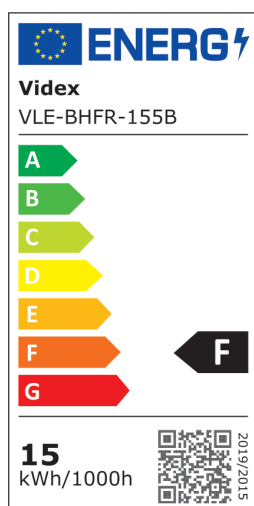

NEUTRAL WHITE
5000K

Neutral White / Neutralny biały / Neutralni bila / Blanc neuter / Neutrálna biela / Neutraal wit / Semleges feher / Nevtralno bela / Neutralno bijela / Neutralweiß / Alb neutru / Neutralus balta / Neitrāls balta / Neutraalne valge / Неутрално бяла / Bianco neutro.

General parameters

Light source replaceable	by the producer
Light source or containing product	Containing product

Type of light source

VIDEX-BULKHEAD-LED-LENA-BLACK-15W-NW

INDEX: VLE-BHFR-155B

Energy class of the light source	F
Dimmable	no
Directional (DLS) or non-directional (NDLS) light source	NDLS
Mains (MLS) or non-mains (NMLS) light source	MLS
Connected light source (cls)	no
Color-tunable light source	no
High luminance light source	No
Anti-glare shield	No
Technology	LED

Electrical parameters

On-mode power (Pon)	15 W
Rated voltage, frequency	AC 220-240 V, 50/60 Hz
Rated current	130 mA
Input interface	Terminal block
Electric shock protection class	II
Energy consumption in on-mode of the light source (kWh/1000h)	15
Displacement factor (cos φ1)	0.7
Survival factor	1

Photometric parameters

Useful luminous flux of the light source (Φuse)	1550 Lm
Correlated color temperature	5000K (neutral white)
Beam angle	120°