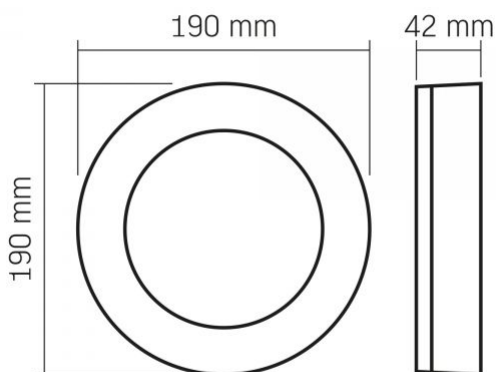

INDEX: VLE-BHFR-155B

We reserve the right to make technical changes. The data contained in this material is not legally binding.

Allegro opt Sp. z o.o., ul. Mierzeja Wiślana 11,
30-732 Krakow, Poland.

The product must be used indoors

The product must be used outdoors

Class of protection against electric shock II - provided not only by basic insulation but also by double or reinforced insulation

Minimum distance from the illuminated object

The product can be installed and used in/on normally flammable surfaces

Waste recycling after the end of the product's service life

The product meets the requirements of EU directives

It is forbidden to throw away waste equipment marked with the symbol of a crossed-out bin with other waste

120°

Rated beam angle

Ra > 80

Ra > 80 - color rendering index

20 000

Rated On/off cycles

IK07

The product withstands a medium impact (e.g., from a blunt object)

25 000 h

Nominal lifetime (hours)

Free

The product does not emit ultraviolet light

Not Dimmable

The product is incompatible with light regulators

-20° +40°

Operating temperatures range

No Flicker

The flickering of the light does not exceed the permissible level

No Flicker

The product has minimal flickering, which should not cause discomfort or danger

CCT 5000K

Colour consistency in MacAdam ellipses (SDCM)

Free

The product does not contain mercury

IP65

Class of protection against dust and moisture. The product has full protection against dust and water jets from all directions