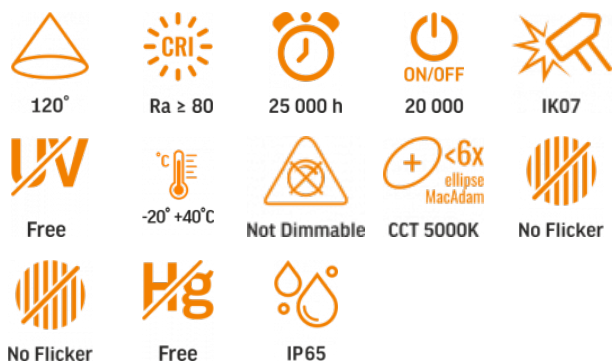

TECHNICAL CARD

LED Bulkhead Light

Pursuant to the provisions of the WEEE Act, it is forbidden to put waste equipment marked with the symbol of a crossed out bin together with other waste. The user, wishing to get rid of electronic and electrical equipment, is obliged to return it to a waste equipment collection point. There are no hazardous components in the equipment that have a particularly negative impact on the environment and human health.

VIDEX®

WARRANTY 2 YEARS

NEUTRAL WHITE
5000K

Neutral White / Neutralny biały / Neutralni bila / Blanc neuter / Neutrálna biela / Neutraal wit / Semleges feher / Nevtralno bela / Neutralno bijela / Neutralweiß / Alb neutru / Neutralus balta / Neitrāls balta / Neutraalne valge / Неутрално бяла / Bianco neutro.

Photometric parameters

Useful luminous flux of the contained light source (Φuse)	1550 Lm
Correlated color temperature	5000K (neutral white)

INDEX: VLE-BHFR-155B

Beam angle	120°
Color rendering index (CRI)	Ra > 80
Lifetime	25000 h
On/Off cycles	20000
Useful luminous flux of the light source reference	in a sphere (360°)
Chromaticity coordinates (x)	0.35
Chromaticity coordinates (y)	0.36
R9 colour rendering index value	>0
The lumen maintenance factor	≥95.8%
Colour consistency in MacAdam ellipses (SDCM)	<6 (5000K)
Flicker metric (Pst LM)	≤1
Stroboscopic effect metric (SVM)	≤0.4
CRI Min	Ra 80
CRI Max	Ra 88

Additional information

Place of installation	Ceiling, Flat surface, Wall
Place of application	indoor, outdoor
Housing colour	Black
Impact protection	IK07
Minimum distance from the illuminated object	0.5 m
Diffuser material	Polycarbonate (PC)
Ultraviolet radiation	no
Operating temperature range	-20° +40°C
Suitable for installation in normally flammable surfaces	yes