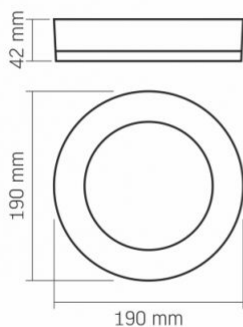

Integrated terminal block