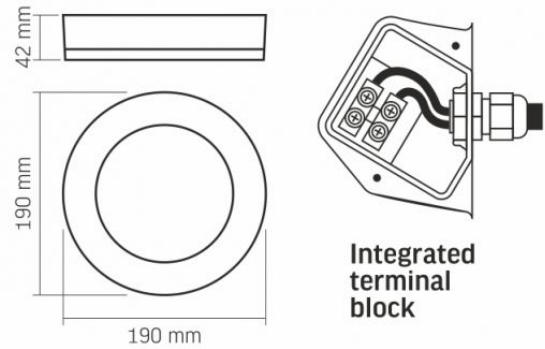

Ultraviolet radiation no

Operating temperature range -20° +40°C

Mercury content Does not contain

Ingress protection IP65

Housing material Plastic

Dimensions

EAN 5904405540923

VIDEX®

VIDEX-BULKHEAD-LED-LENA-15W-NW

INDEX: VLE-BHFR-155

Height	190 mm
Depth	42 mm
Width	190 mm
Outer box	24 pcs.

INDEX: VLE-BHFR-155

We reserve the right to make technical changes. The data contained in this material is not legally binding.