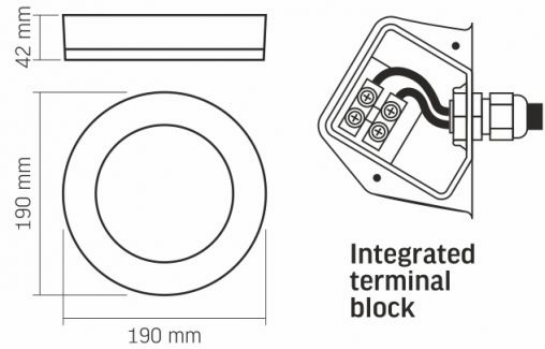

Ultraviolet radiation no

Operating temperature range -20° +40°C

Mercury content Does not contain

Ingress protection IP65

Housing material Plastic

Dimensions

EAN 5904405540923

VIDEX®

VIDEX-BULKHEAD-LED-LENA-15W-NW

INDEX: VLE-BHFR-155

Height	190 mm
Width	190 mm
Depth	42 mm
Outer box	24 pcs.

INDEX: VLE-BHFR-155

We reserve the right to make technical changes. The data contained in this material is not legally binding.