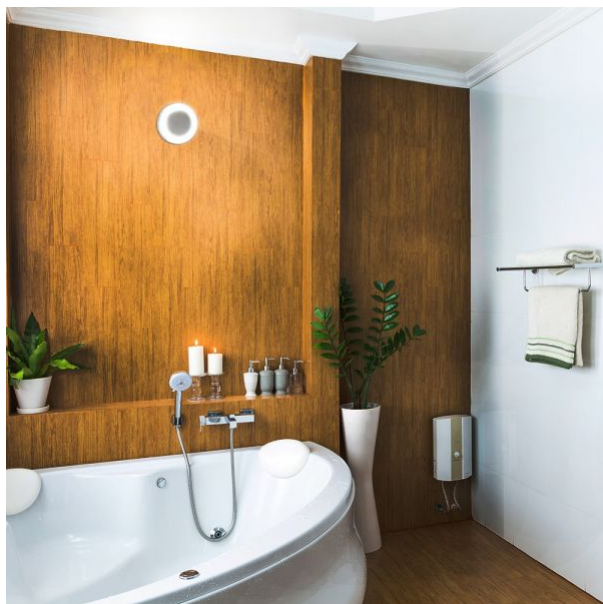

INDEX: VLE-BHFR-155

We reserve the right to make technical changes. The data contained in this material is not legally binding.

Allegro opt Sp. z o.o., ul. Mierzeja Wiślana 11,
30-732 Krakow, Poland.

The product must be used indoors

The product must be used outdoors

Minimum distance from the illuminated object

Class of protection against electric shock II - provided not only by basic insulation but also by double or reinforced insulation

Rated beam angle

Ra > 80 - color rendering index

Rated On/off cycles

The product withstands a medium impact (e.g., from a blunt object)

Nominal lifetime (hours)

The product does not emit ultraviolet light

The product is incompatible with light regulators

Operating temperatures range

The product does not contain mercury

Class of protection against dust and moisture. The product has full protection against dust and water jets from all directions