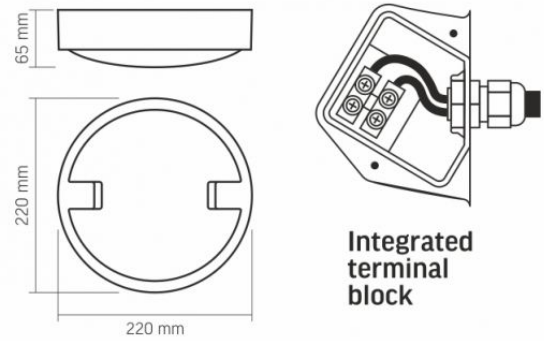

VIDEX-BULKHEAD-LED-INGA-18W-NW

INDEX: VLE-BH12R-185

Height	220 mm
Width	220 mm
Depth	65 mm
Outer box	16 pcs.

VIDEX[®]

VIDEX-BULKHEAD-LED-INGA-18W-NW

INDEX: VLE-BH12R-185

We reserve the right to make technical changes. The data contained in this material is not legally binding.