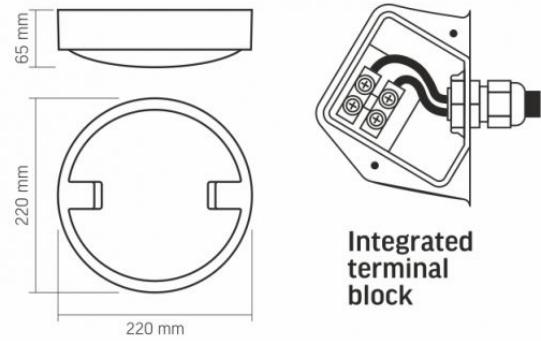

Additional information

Place of installation Ceiling, Flat surface, Wall

Place of application indoor, outdoor

Housing colour Gray

Impact protection IK07

Minimum distance from the illuminated object 0.5 m

Diffuser material Polycarbonate (PC)

Ultraviolet radiation no

Operating temperature range -20° +40°C

Mercury content Does not contain

Ingress protection IP65

Housing material Plastic

Dimensions

EAN 5904405540961

VIDEX[®]

VIDEX-BULKHEAD-LED-INGA-18W-NW

INDEX: VLE-BH12R-185

We reserve the right to make technical changes. The data contained in this material is not legally binding.

Allegro opt Sp. z o.o., ul. Mierzeja Wiślana 11,
30-732 Krakow, Poland.