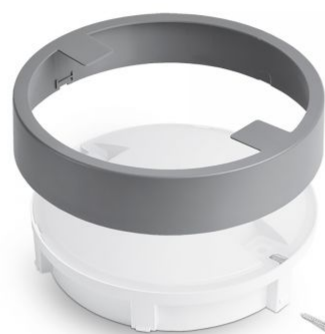

VIDEX®

VIDEX-BULKHEAD-LED-INGA-18W-NW

INDEX: VLE-BH12R-185

Ingress protection	IP65

Housing material	Plastic

Dimensions

EAN	5904405540961

Height	220 mm

Depth	65 mm

Width	220 mm

In the package	1 pc.

Outer box	16 pcs.

Signs marking goods

Packaging marking

Recycling of
waste, CE,
Utilization