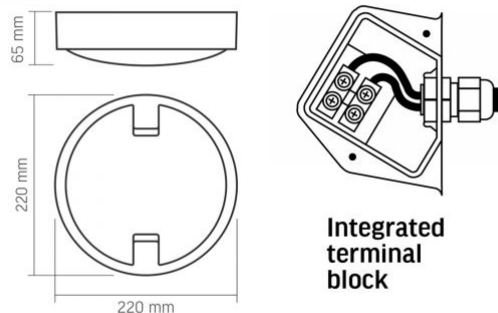

INDEX: VLE-BH12R-185

We reserve the right to make technical changes. The data contained in this material is not legally binding.

Allegro opt Sp. z o.o., ul. Mierzeja Wiślana 11,
30-732 Krakow, Poland.

- The product must be used indoors
- The product must be used outdoors
- Class of protection against electric shock II - provided not only by basic insulation but also by double or reinforced insulation
- Minimum distance from the illuminated object
  0,5 m
- Waste recycling after the end of the product's service life
- The product meets the requirements of EU directives
- It is forbidden to throw away waste equipment marked with the symbol of a crossed-out bin with other waste
- Rated beam angle
  120°
- Ra > 80 - color rendering index
- Rated On/off cycles
  ON/OFF
  20 000
- The product withstands a medium impact (e.g., from a blunt object)
  IK07
- Nominal lifetime (hours)
  25 000 h
- The product does not emit ultraviolet light
  Free
- The product is incompatible with light regulators
  Not Dimmable
- Operating temperatures range
  -20° +40°C
- The product does not contain mercury
  Free
- Class of protection against dust and moisture. The product has full protection against dust and water jets from all directions
  IP65