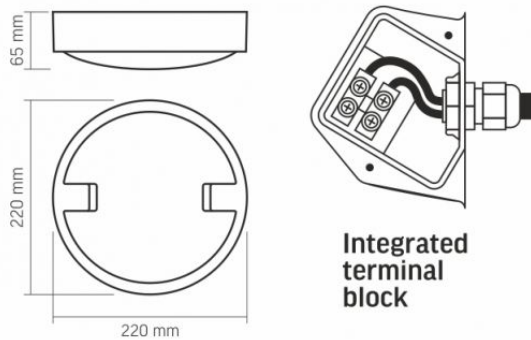

VIDEX-BULKHEAD-LED-INGA-18W-NW

INDEX: VLE-BH12R-185

Height	220 mm
Depth	65 mm
Width	220 mm
Outer box	16 pcs.

INDEX: VLE-BH12R-185

We reserve the right to make technical changes. The data contained in this material is not legally binding.