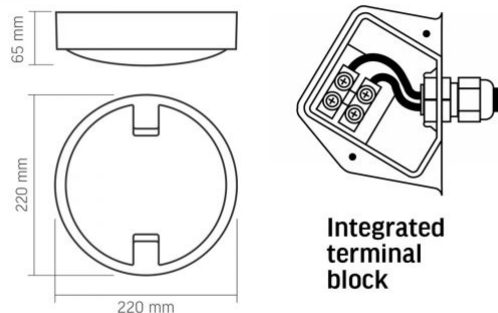

INDEX: VLE-BH12R-185

We reserve the right to make technical changes. The data contained in this material is not legally binding.

Allegro opt Sp. z o.o., ul. Mierzeja Wiślana 11, 30-732 Krakow, Poland.

- The product must be used indoors
- The product must be used outdoors
- Minimum distance from the illuminated object
  0,5 m
- Class of protection against electric shock II - provided not only by basic insulation but also by double or reinforced insulation
- Waste recycling after the end of the product's service life
- The product meets the requirements of EU directives
- It is forbidden to throw away waste equipment marked with the symbol of a crossed-out bin with other waste
- Rated beam angle
  120°
- Ra > 80 - color rendering index
- Rated On/off cycles
  ON/OFF
  20 000
- The product withstands a medium impact (e.g., from a blunt object)
  IK07
- Nominal lifetime (hours)
  25 000 h
- The product does not emit ultraviolet light
  Free
- The product is incompatible with light regulators
  Not Dimmable
- Operating temperatures range
  -20° +40°C
- The product does not contain mercury
  Free
- Class of protection against dust and moisture. The product has full protection against dust and water jets from all directions
  IP65

Date: 31.03.2025