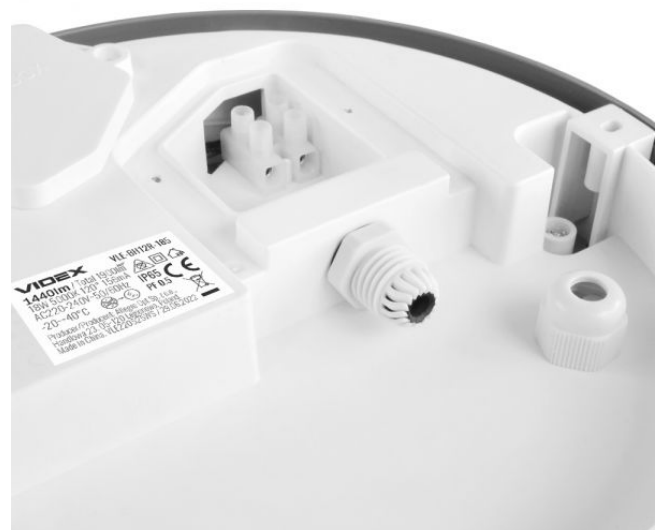

Rated current 156 mA

Input interface Terminal block

Electric shock protection class II

VIDEX-BULKHEAD-LED-INGA-18W-NW

INDEX: VLE-BH12R-185

Photometric parameters

Useful luminous flux of the light source (Φuse) 1900 Lm

Additional information

Place of installation Ceiling, Flat surface, Wall

Place of application indoor, outdoor

Housing colour Gray

Impact protection IK07

Minimum distance from the illuminated object 0.5 m

Diffuser material PC

VIDEX-BULKHEAD-LED-INGA-18W-NW

INDEX: VLE-BH12R-185

Height	220 mm
Depth	65 mm
Width	220 mm
Outer box	16 pcs.

INDEX: VLE-BH12R-185

We reserve the right to make technical changes. The data contained in this material is not legally binding.