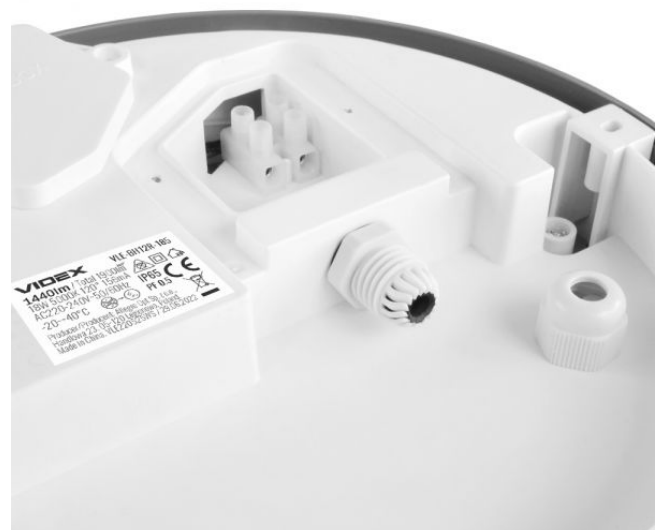

Rated current 156 mA

Input interface Terminal block

Electric shock protection class II

VIDEX-BULKHEAD-LED-INGA-18W-NW

INDEX: VLE-BH12R-185

Photometric parameters

Useful luminous flux of the light source (Φuse) 1900 Lm

Additional information

Place of installation Ceiling, Flat surface, Wall

Place of application indoor, outdoor

Impact protection IK07

Housing colour Gray

Minimum distance from the illuminated object 0.5 m

Diffuser material Polycarbonate (PC)

Ultraviolet radiation no

Operating temperature range -20° +40°C

Mercury content Does not contain

Ingress protection IP65

Housing material Plastic

Dimensions

EAN 5904405540961

VIDEX®

VIDEX-BULKHEAD-LED-INGA-18W-NW

INDEX: VLE-BH12R-185

Height	220 mm
Width	220 mm
Depth	65 mm
Outer box	16 pcs.

VIDEX[®]

VIDEX-BULKHEAD-LED-INGA-18W-NW

INDEX: VLE-BH12R-185

We reserve the right to make technical changes. The data contained in this material is not legally binding.