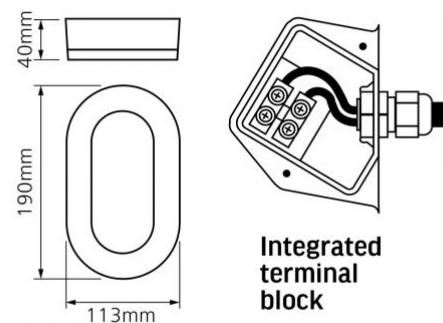

VIDEX®

VIDEX-BULKHEAD-LED-GALA-11W-NW

INDEX: VLE-BHFO-115

We reserve the right to make technical changes. The data contained in this material is not legally binding.

Allegro opt Sp. z o.o., ul. Mierzeja Wiślana 11,
30-732 Krakow, Poland.