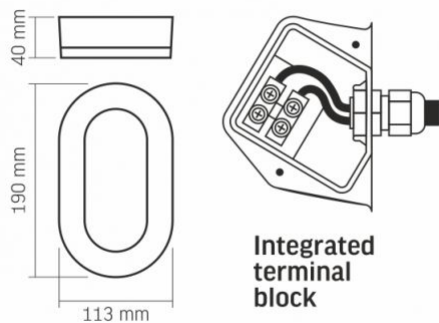

Additional information

Place of installation Ceiling, Flat surface, Wall

Place of application indoor, outdoor

Impact protection IK07

Housing colour White

Minimum distance from the illuminated object 0.5 m

Diffuser material Polycarbonate (PC)

Ultraviolet radiation no

Operating temperature range -20° +40°C

Mercury content Does not contain

Ingress protection IP65

Housing material Plastic

Dimensions

EAN 5904405540947

VIDEX[®]

VIDEX-BULKHEAD-LED-GALA-11W-NW

INDEX: VLE-BHFO-115

Height	190 mm
Width	113 mm
Depth	40 mm
Outer box	24 pcs.

INDEX: VLE-BHFO-115

We reserve the right to make technical changes. The data contained in this material is not legally binding.