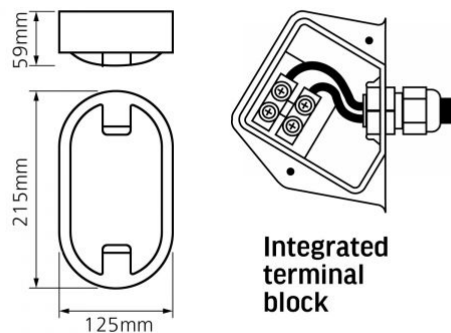

INDEX: VLE-BH120-155

We reserve the right to make technical changes. The data contained in this material is not legally binding.

Allegro opt Sp. z o.o., ul. Mierzeja Wiślana 11,
30-732 Krakow, Poland.

- The product must be used indoors
- The product must be used outdoors
- Class of protection against electric shock II - provided not only by basic insulation but also by double or reinforced insulation
- Minimum distance from the illuminated object
  0,5 m
- Waste recycling after the end of the product's service life
- The product meets the requirements of EU directives
- It is forbidden to throw away waste equipment marked with the symbol of a crossed-out bin with other waste
- Rated beam angle
  120°
- Ra > 80 - color rendering index
- Rated On/off cycles
  ON/OFF
  20 000
- The product withstands a medium impact (e.g., from a blunt object)
  IK07
- Nominal lifetime (hours)
  25 000 h
- The product does not emit ultraviolet light
  Free
- The product is incompatible with light regulators
  Not Dimmable
- Operating temperatures range
  -20° +40°C
- The product does not contain mercury
  Free
- Class of protection against dust and moisture. The product has full protection against dust and water jets from all directions
  IP65