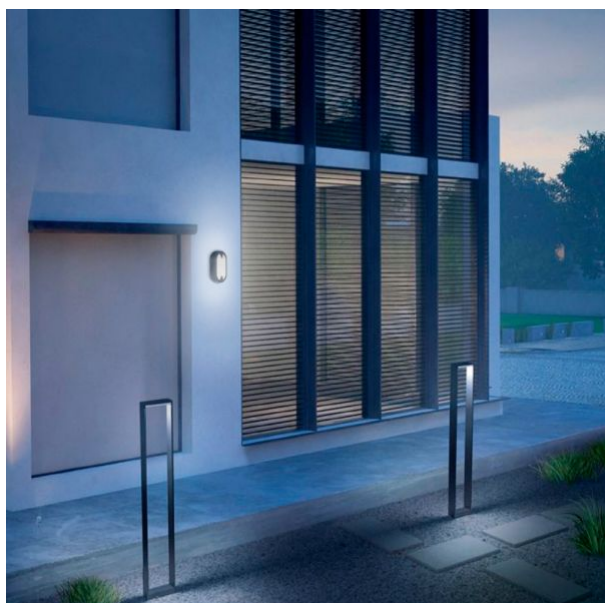

VIDEX-BULKHEAD-LED-DANA-15W-NW

INDEX: VLE-BH120-155

Height	215 mm
Width	125 mm
Depth	59 mm
Outer box	24 pcs.

INDEX: VLE-BH120-155

**Integrated
terminal
block**

We reserve the right to make technical changes. The data contained in this material is not legally binding.