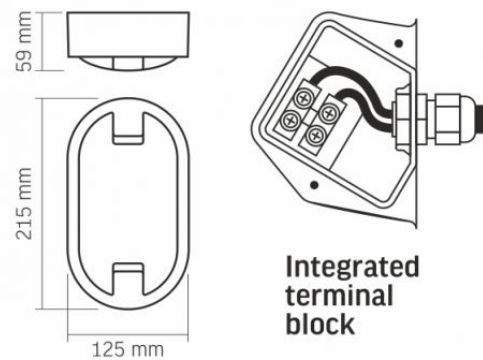

Ultraviolet radiation no

Operating temperature range -20° +40°C

Mercury content Does not contain

Ingress protection IP65

Housing material Plastic

Dimensions

EAN 5904405540954

VIDEX[®]

VIDEX-BULKHEAD-LED-DANA-15W-NW

INDEX: VLE-BH120-155

Height	215 mm
Width	125 mm
Depth	59 mm
Outer box	24 pcs.

INDEX: VLE-BH120-155

We reserve the right to make technical changes. The data contained in this material is not legally binding.