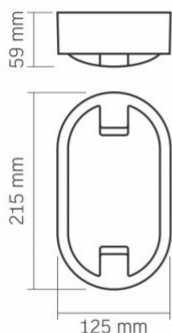

VIDEX-BULKHEAD-LED-DANA-15W-NW

INDEX: VLE-BH120-155

Height	215 mm
Width	125 mm
Depth	59 mm
Outer box	24 pcs.

INDEX: VLE-BH120-155

**Integrated
terminal
block**

We reserve the right to make technical changes. The data contained in this material is not legally binding.