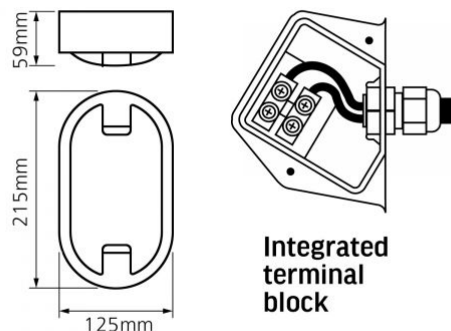

VIDEX®

VIDEX-BULKHEAD-LED-DANA-15W-NW

INDEX: VLE-BH120-155

We reserve the right to make technical changes. The data contained in this material is not legally binding.

Allegro opt Sp. z o.o., ul. Mierzeja Wiślana 11,
30-732 Krakow, Poland.

- The product must be used indoors
- The product must be used outdoors
- Class of protection against electric shock II - provided not only by basic insulation but also by double or reinforced insulation
- Minimum distance from the illuminated object
  0,5 m
- Waste recycling after the end of the product's service life
- The product meets the requirements of EU directives
- It is forbidden to throw away waste equipment marked with the symbol of a crossed-out bin with other waste
- Rated beam angle
  120°
- Ra > 80 - color rendering index
- Rated On/off cycles
  ON/OFF
  20 000
- The product withstands a medium impact (e.g., from a blunt object)
  IK07
- Nominal lifetime (hours)
  25 000 h
- The product does not emit ultraviolet light
  Free
- The product is incompatible with light regulators
  Not Dimmable
- Operating temperatures range
  -20° +40°C
- The product does not contain mercury
  Free
- Class of protection against dust and moisture. The product has full protection against dust and water jets from all directions
  IP65

Date: 4.06.2026