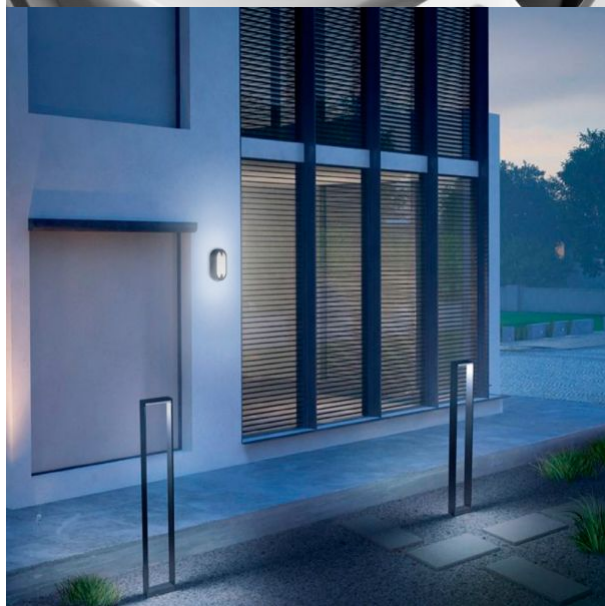

VIDEX®

VIDEX-BULKHEAD-LED-DANA-15W-NW

INDEX: VLE-BH120-155

We reserve the right to make technical changes. The data contained in this material is not legally binding.

Allegro opt Sp. z o.o., ul. Mierzeja Wiślana 11,
30-732 Krakow, Poland.

- The product must be used indoors
- The product must be used outdoors
- Class of protection against electric shock II - provided not only by basic insulation but also by double or reinforced insulation
- Minimum distance from the illuminated object
  0,5 m
- Waste recycling after the end of the product's service life
- The product meets the requirements of EU directives
- It is forbidden to throw away waste equipment marked with the symbol of a crossed-out bin with other waste
- Rated beam angle
  120°
- Ra > 80 - color rendering index
- Rated On/off cycles
  ON/OFF
  20 000
- The product withstands a medium impact (e.g., from a blunt object)
  IK07
- Nominal lifetime (hours)
  25 000 h
- The product does not emit ultraviolet light
  Free
- The product is incompatible with light regulators
  Not Dimmable
- Operating temperatures range
  -20° +40°C
- The product does not contain mercury
  Free
- Class of protection against dust and moisture. The product has full protection against dust and water jets from all directions
  IP65

Date: 4.06.2026