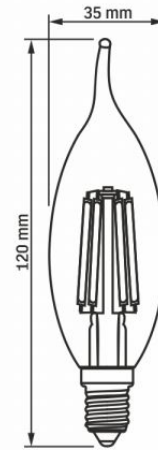

VIDEX®

VIDEX-E14-C35-6W-FIL-FLAME-AMBER-WW

INDEX: VLE-C35FtA-06142

We reserve the right to make technical changes. The data contained in this material is not legally binding.

Allegro opt Sp. z o.o., ul. Mierzeja Wiślana 11,
30-732 Krakow, Poland.