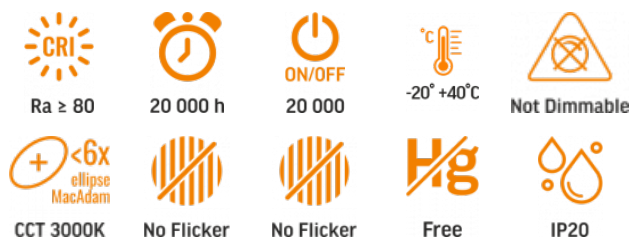

INDEX: VLE-GX53-08533

WARRANTY 2 YEARS

WARM WHITE

3000K

Warm White / Ciepła biel / Tepla bila / Blanc chaud /
Tepla biela / Warm wit / Meleg feher / Topla bela / Topla
bijela / Warmweiß / Alb cald / Šiltai balta / Silti balta / Soe
valge / Тепло бяла / Bianco caldo.

General parameters

Light source or containing product Light source

Type of light source

Energy class of the light source F

Dimmable no

Directional (DLS) or non-directional (NDLS) light source NDLS

Mains (MLS) or non-mains (NMLS) light source MLS

Connected light source (cls) no

Color-tunable light source no

High luminance light source No

Anti-glare shield No

Technology LED

Electrical parameters

On-mode power (Pon)	8 W
Rated voltage, frequency	AC 175-250 V, 50/60 Hz
Rated current	69 mA
Energy consumption in on-mode of the light source (kWh/1000h)	8
Displacement factor (cos φ1)	0.5
Survival factor	0.9

Photometric parameters

Useful luminous flux of the light source (Φuse)	730 Lm
Correlated color temperature	3000K (warm white)
Peak luminous intensity	-
Beam angle	140°
Color rendering index (CRI)	Ra > 80
Lifetime	20000 h
On/Off cycles	20000
Useful luminous flux of the light source reference	in a sphere (360°)
Chromaticity coordinates (x)	0.44
Chromaticity coordinates (y)	0.4
R9 colour rendering index value	>0
The lumen maintenance factor	≥94.8%
Colour consistency in MacAdam ellipses (SDCM)	<6 (3000K)
Flicker metric (Pst LM)	≤1
Stroboscopic effect metric (SVM)	≤0.4
CRI Min	Ra 80