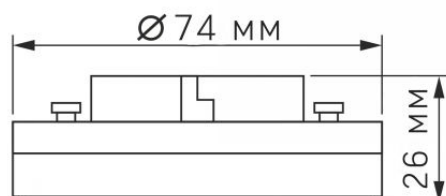

Dimensions

EAN	5904405542606
Height	74 mm
Depth	26 mm
Width	74 mm
Outer box	20 pcs.
In the package	1 pc.

Signs marking goods**Packaging marking**

Recycling of waste, CE, Not suitable for use under moisture, Utilization