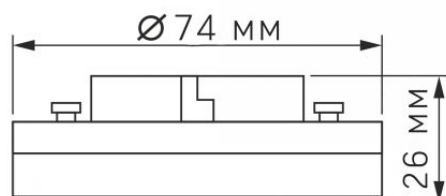

INDEX: VLE-GX53-08534

We reserve the right to make technical changes. The data contained in this material is not legally binding.

Allegro opt Sp. z o.o., ul. Mierzeja Wiślana 11,
30-732 Krakow, Poland.