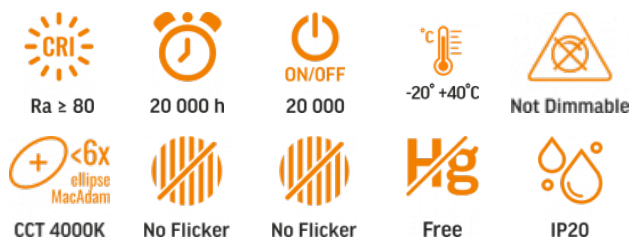

VIDEX®

VIDEX-GX53-8W-NW

INDEX: VLE-GX53-08534

TECHNICAL CARD

LED Bulb

Pursuant to the provisions of the WEEE Act, it is forbidden to put waste equipment marked with the symbol of a crossed out bin together with other waste. The user, wishing to get rid of electronic and electrical equipment, is obliged to return it to a waste equipment collection point. There are no hazardous components in the equipment that have a particularly negative impact on the environment and human health.

VIDEX®

VIDEX-GX53-8W-NW

INDEX: VLE-GX53-08534

WARRANTY 2 YEARS

NEUTRAL WHITE

4000K

Neutral White / Neutralny biały / Neutralni bila / Blanc neuter / Neutrálna biela / Neutraal wit / Semleges feher / Nevtralno bela / Neutralno bijela / Neutralweiß / Alb neutru / Neutralus balta / Neitrāls balta / Neutraalne valge / Нейтрално бяла / Bianco neutro.

Photometric parameters

Useful luminous flux of the light source (Φuse)	730 Lm
Correlated color temperature	4000K (neutral white)
Peak luminous intensity	-
Beam angle	140°
Color rendering index (CRI)	Ra > 80
Lifetime	20000 h
On/Off cycles	20000
Useful luminous flux of the light source reference	in a sphere (360°)
Chromaticity coordinates (x)	0.38
Chromaticity coordinates (y)	0.38
R9 colour rendering index value	>0
The lumen maintenance factor	≥94.8%
Colour consistency in MacAdam ellipses (SDCM)	<6 (4000K)
Stroboscopic effect metric (SVM)	≤0.4
Flicker metric (Pst LM)	≤1
CRI Min	Ra 80