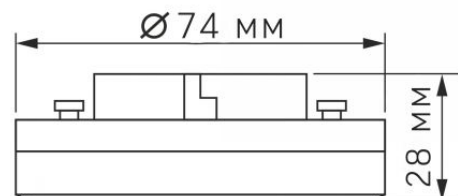

Dimensions

EAN	5904405542590
Height	74 mm
Width	74 mm
Depth	28 mm
In the package	1 pc.
Outer box	20 pcs.

Signs marking goods

Packaging marking	Recycling of waste, CE, Not suitable for use under moisture, Utilization
--------------------------	--