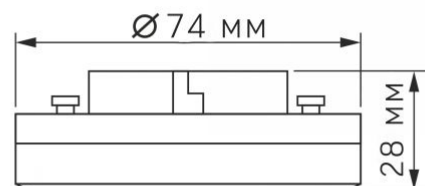

VIDEX®

VIDEX-GX53-12W-NW

INDEX: VLE-GX53-12534

We reserve the right to make technical changes. The data contained in this material is not legally binding.

Allegro opt Sp. z o.o., ul. Mierzeja Wiślana 11,
30-732 Krakow, Poland.