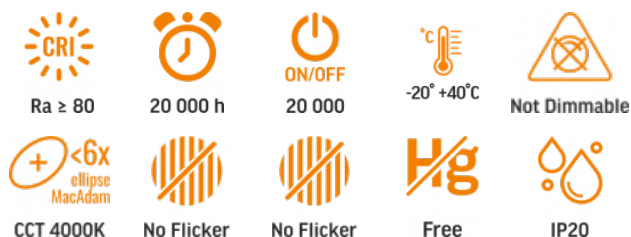

VIDEX®

VIDEX-GX53-12W-NW

INDEX: VLE-GX53-12534

TECHNICAL CARD

LED Bulb

Pursuant to the provisions of the WEEE Act, it is forbidden to put waste equipment marked with the symbol of a crossed out bin together with other waste. The user, wishing to get rid of electronic and electrical equipment, is obliged to return it to a waste equipment collection point. There are no hazardous components in the equipment that have a particularly negative impact on the environment and human health.

VIDEX®

VIDEX-GX53-12W-NW

INDEX: VLE-GX53-12534

WARRANTY 2 YEARS

Neutral White / Neutralny biały / Neutralni bila / Blanc neuter / Neutrálna biela / Neutraal wit / Semleges feher / Nevtralno bela / Neutralno bijela / Neutralweiß / Alb neutru / Neutralus balta / Neitrāls balta / Neutraalne valge / Нейтрално бяла / Bianco neutro.

Photometric parameters

Useful luminous flux of the light source (Φuse)	1170 Lm
Correlated color temperature	4000K (neutral white)
Peak luminous intensity	-
Beam angle	140°
Color rendering index (CRI)	Ra > 80
Lifetime	20000 h
On/Off cycles	20000
Useful luminous flux of the light source reference	in a sphere (360°)
Chromaticity coordinates (x)	0.38
Chromaticity coordinates (y)	0.38
R9 colour rendering index value	>0
The lumen maintenance factor	≥94.8%
Colour consistency in MacAdam ellipses (SDCM)	<6 (4000K)
Flicker metric (Pst LM)	≤1
Stroboscopic effect metric (SVM)	≤0.4