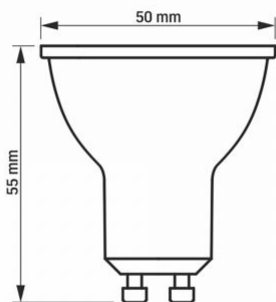

INDEX: VLE-MR16e-07103

We reserve the right to make technical changes. The data contained in this material is not legally binding.

Allegro opt Sp. z o.o., ul. Mierzeja Wiślana 11,
30-732 Krakow, Poland.

- The product must be used indoors
- Waste recycling after the end of the product's service life
- The product meets the requirements of EU directives
- Not suitable for use under moisture
- It is forbidden to throw away waste equipment marked with the symbol of a crossed-out bin with other waste
- Rated beam angle
  120°
- Ra > 80 – color rendering index
  Ra = 80
- Rated On/off cycles
  ON/OFF
  20 000
- Nominal lifetime (hours)
  20 000 h
- The product is incompatible with light regulators
  Not Dimmable
- Operating temperatures range
  -20° +40°C
- The flickering of the light does not exceed the permissible level
  No Flicker
- The product has minimal flickering, which should not cause discomfort or danger
  No Flicker
- Colour consistency in MacAdam ellipses (SDCM)
  +5 SDCM
  CCT 3000K
- The product does not contain mercury
  Hg Free
- Class of protection against dust and moisture. Protection against solid objects larger than 12 mm; no protection against moisture
  IP20