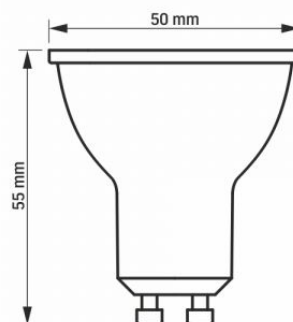

VIDEX®

VIDEX-GU10-7W-WW

INDEX: VLE-MR16e-07103