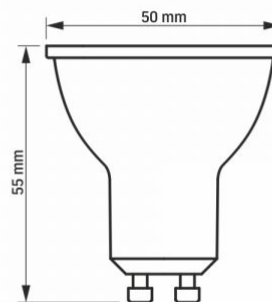

VIDEX®

VIDEX-GU10-7W-NW

INDEX: VLE-MR16e-07104

We reserve the right to make technical changes. The data contained in this material is not legally binding.

Allegro opt Sp. z o.o., ul. Mierzeja Wiślana 11,
30-732 Krakow, Poland.