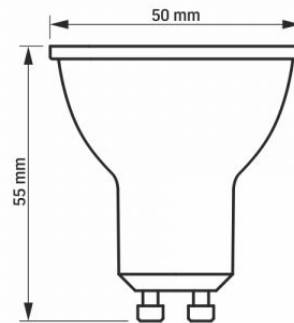

### Dimensions

<b>EAN</b>	5904405540527
<b>Height</b>	55 mm
<b>Width</b>	50 mm
<b>Depth</b>	50 mm
<b>Outer box</b>	20 pcs.

**VIDEX®**

VIDEX-GU10-7W-NW

**INDEX: VLE-MR16e-07104**

We reserve the right to make technical changes. The data contained in this material is not legally binding.