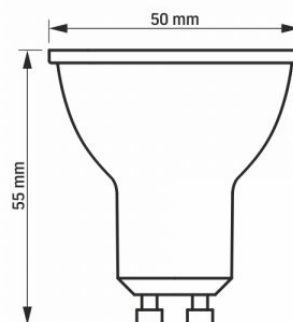

VIDEX®

VIDEX-GU10-7W-NW

INDEX: VLE-MR16e-07104