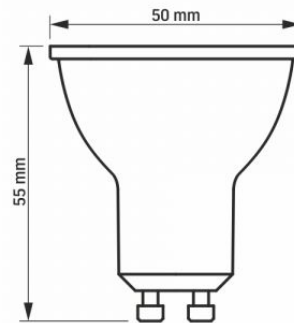

VIDEX®

VIDEX-GU10-5W-WW

INDEX: VLE-MR16e-05103