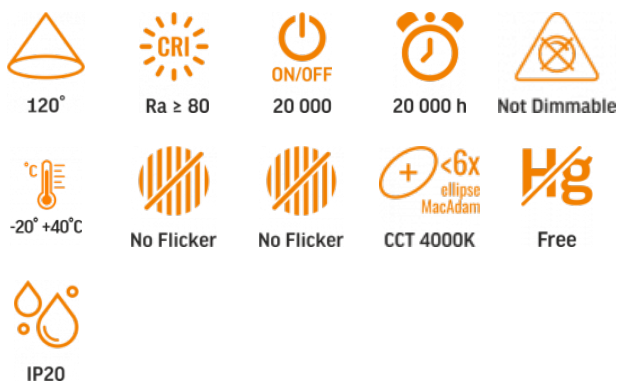

VIDEX®

WARRANTY 2 YEARS

Neutral White / Neutralny biały / Neutralni bila / Blanc neuter / Neutrálna biela / Neutraal wit / Semleges feher / Nevtralno bela / Neutralno bijela / Neutralweiß / Alb neutru / Neutralus balta / Neitrāls balta / Neutraalne valge / Нейтрално бяла / Bianco neutro.

General parameters

Light source or containing product Light source

Type of light source

Energy class of the light source	G
Dimmable	no
Directional (DLS) or non-directional (NDLS) light source	NDLS
Connected light source (cls)	no
Color-tunable light source	no
Mains (MLS) or non-mains (NMLS) light source	NMLS
High luminance light source	No
Anti-glare shield	No

VIDEX-GU10-5W-NW

INDEX: VLE-MR16e-05104

Technology LED

Electrical parameters

On-mode power (Pon)	5 W
Rated voltage, frequency	AC 220-240 V, 50/60 Hz
Rated current	44 mA
Displacement factor (cos φ1)	0.5
Survival factor	0.9
Energy consumption in on-mode of the light source (kWh/1000h)	5

Photometric parameters

Useful luminous flux (Φuse)	420 Lm
Correlated color temperature	4000K (neutral white)
Beam angle	120°
Color rendering index (CRI)	Ra > 80
On/Off cycles	20000
Lifetime (L70B50)	20000 h
Useful luminous flux of the light source reference	in a sphere (360°)
Chromaticity coordinates (x)	0.38
Chromaticity coordinates (y)	0.38
R9 colour rendering index value	>0
The lumen maintenance factor	≥94.8%
Flicker metric (Pst LM)	≤1
Stroboscopic effect metric (SVM)	≤0.4
Colour consistency in MacAdam ellipses (SDCM)	<6 (4000K)