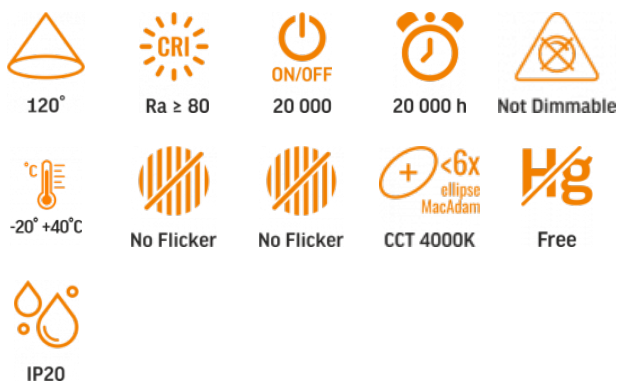

VIDEX®

VIDEX-GU10-5W-NW

INDEX: VLE-MR16e-05104

TECHNICAL CARD

LED Bulb

Pursuant to the provisions of the WEEE Act, it is forbidden to put waste equipment marked with the symbol of a crossed out bin together with other waste. The user, wishing to get rid of electronic and electrical equipment, is obliged to return it to a waste equipment collection point. There are no hazardous components in the equipment that have a particularly negative impact on the environment and human health.

VIDEX®

WARRANTY 2 YEARS

Neutral White / Neutralny biały / Neutralni bila / Blanc neuter / Neutrálna biela / Neutraal wit / Semleges feher / Nevtralno bela / Neutralno bijela / Neutralweiß / Alb neutru / Neutralus balta / Neitrāls balta / Neutraalne valge / Нейтрално бяла / Bianco neutro.

VIDEX-GU10-5W-NW

INDEX: VLE-MR16e-05104

Technology LED

Electrical parameters

On-mode power (Pon)	5 W
Rated voltage, frequency	AC 220-240 V, 50/60 Hz
Rated current	44 mA
Displacement factor (cos φ1)	0.5
Survival factor	0.9
Energy consumption in on-mode of the light source (kWh/1000h)	5

Photometric parameters

Useful luminous flux (Φuse)	420 Lm
Correlated color temperature	4000K (neutral white)
Beam angle	120°
Color rendering index (CRI)	Ra > 80
On/Off cycles	20000
Lifetime (L70B50)	20000 h
Useful luminous flux of the light source reference	in a sphere (360°)
Chromaticity coordinates (x)	0.38
Chromaticity coordinates (y)	0.38
R9 colour rendering index value	>0
The lumen maintenance factor	≥94.8%
Flicker metric (Pst LM)	≤1
Stroboscopic effect metric (SVM)	≤0.4
Colour consistency in MacAdam ellipses (SDCM)	<6 (4000K)