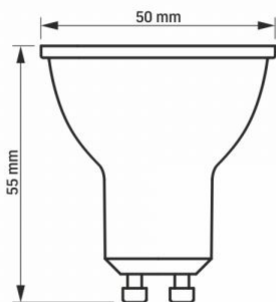

INDEX: VLE-MR16e-05104

We reserve the right to make technical changes. The data contained in this material is not legally binding.

Allegro opt Sp. z o.o., ul. Mierzeja Wiślana 11,
30-732 Krakow, Poland.

- The product must be used indoors
- Waste recycling after the end of the product's service life
- The product meets the requirements of EU directives
- Not suitable for use under moisture
- It is forbidden to throw away waste equipment marked with the symbol of a crossed-out bin with other waste
- Rated beam angle
  120°
- Ra > 80 – color rendering index
  Ra = 80
- Rated On/off cycles
  ON/OFF
  20 000
- Nominal lifetime (hours)
  20 000 h
- The product is incompatible with light regulators
  Not Dimmable
- Operating temperatures range
  -20° +40°C
- The flickering of the light does not exceed the permissible level
  No Flicker
- The product has minimal flickering, which should not cause discomfort or danger
  No Flicker
- Colour consistency in MacAdam ellipses (SDCM)
  +5 SDCM
  CCT 4000K
- The product does not contain mercury
  Hg Free
- Class of protection against dust and moisture. Protection against solid objects larger than 12 mm; no protection against moisture
  IP20