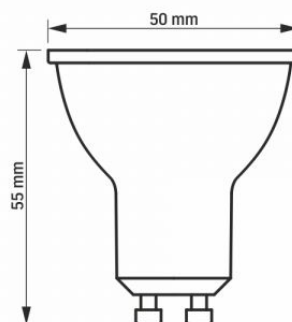

VIDEX®

VIDEX-GU10-5W-NW

INDEX: VLE-MR16e-05104