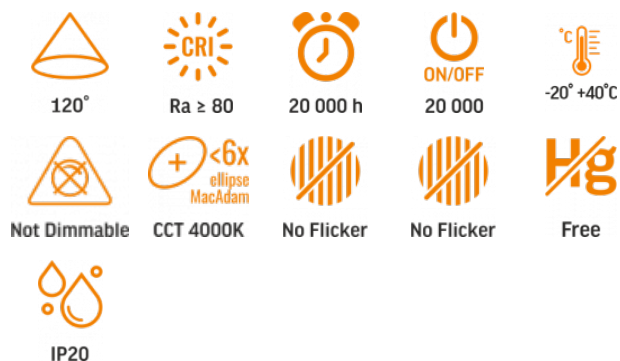

VIDEX®

VIDEX-GU10-5W-NW

INDEX: VLE-MR16e-05104

WARRANTY 2 YEARS

Neutral White / Neutralny biały / Neutralni bila / Blanc neuter / Neutrálna biela / Neutraal wit / Semleges feher / Nevtralno bela / Neutralno bijela / Neutralweiß / Alb neutru / Neutralus balta / Neitrāls balta / Neutraalne valge / Нейтрално бяла / Bianco neutro.

General parameters

Light source or containing product Light source

Type of light source

Energy class of the light source	G
Dimmable	no
Directional (DLS) or non-directional (NDLS) light source	NDLS
Connected light source (cls)	no
Color-tunable light source	no
Mains (MLS) or non-mains (NMLS) light source	NMLS
High luminance light source	No
Anti-glare shield	No
Technology	LED

Electrical parameters

On-mode power (Pon)	5 W
Rated voltage, frequency	AC 220-240 V, 50/60 Hz
Rated current	44 mA
Energy consumption in on-mode of the light source (kWh/1000h)	5
Displacement factor (cos φ1)	0.5
Survival factor	0.9

Photometric parameters

Useful luminous flux (Φuse)	420 Lm
Correlated color temperature	4000K (neutral white)
Beam angle	120°
Color rendering index (CRI)	Ra > 80
Lifetime	20000 h
On/Off cycles	20000
Useful luminous flux of the light source reference	in a sphere (360°)
Chromaticity coordinates (x)	0.38
Chromaticity coordinates (y)	0.38
R9 colour rendering index value	>0
The lumen maintenance factor	≥94.8%
Colour consistency in MacAdam ellipses (SDCM)	<6 (4000K)
Flicker metric (Pst LM)	≤1
Stroboscopic effect metric (SVM)	≤0.4