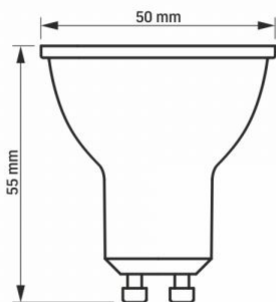

INDEX: VLE-MR16e-05106

We reserve the right to make technical changes. The data contained in this material is not legally binding.

Allegro opt Sp. z o.o., ul. Mierzeja Wiślana 11,
30-732 Krakow, Poland.

- The product must be used indoors
- Waste recycling after the end of the product's service life
- The product meets the requirements of EU directives
- Not suitable for use under moisture
- It is forbidden to throw away waste equipment marked with the symbol of a crossed-out bin with other waste
- Rated beam angle
  120°
- Ra > 80 – color rendering index
  Ra = 80
- Rated On/off cycles
  ON/OFF
  20 000
- Nominal lifetime (hours)
  20 000 h
- The product is incompatible with light regulators
  Not Dimmable
- Operating temperatures range
  -20° +40°C
- The flickering of the light does not exceed the permissible level
  No Flicker
- The product has minimal flickering, which should not cause discomfort or danger
  No Flicker
- Colour consistency in MacAdam ellipses (SDCM)
  +5 SDCM
  CCT 6000K
- The product does not contain mercury
  Hg Free
- Class of protection against dust and moisture. Protection against solid objects larger than 12 mm; no protection against moisture
  IP20