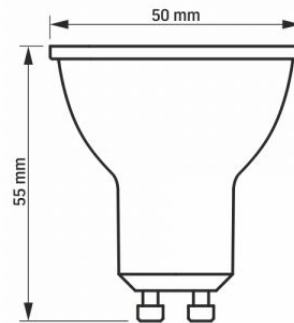

Useful luminous flux of the light source reference	in a sphere (360°)
---	--------------------

Additional information

Place of application	indoor
-----------------------------	--------

Operating temperature range	-20° +40°C
------------------------------------	------------

Mercury content	Does not contain
------------------------	------------------

Ingress protection	IP20
---------------------------	------

Dimensions

EAN	5904405540503
------------	---------------

Height	55 mm
---------------	-------

Width	50 mm
--------------	-------

Depth	50 mm
--------------	-------

Outer box	20 pcs.
------------------	---------

VIDEX®**VIDEX-GU10-5W-CW****INDEX: VLE-MR16e-05106**

We reserve the right to make technical changes. The data contained in this material is not legally binding.