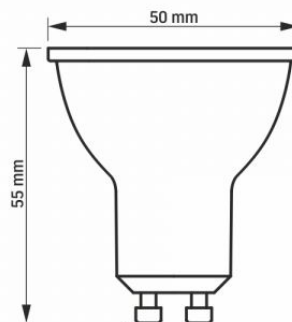

Useful luminous flux of the light source reference	in a sphere (360°)
---	--------------------

Additional information

Place of application	indoor
-----------------------------	--------

Operating temperature range	-20° +40°C
------------------------------------	------------

Mercury content	Does not contain
------------------------	------------------

Ingress protection	IP20
---------------------------	------

Dimensions

EAN	5904405540503
------------	---------------

Height	55 mm
---------------	-------

Width	50 mm
--------------	-------

Depth	50 mm
--------------	-------

Outer box	20 pcs.
------------------	---------

VIDEX®

VIDEX-GU10-5W-CW

INDEX: VLE-MR16e-05106

We reserve the right to make technical changes. The data contained in this material is not legally binding.