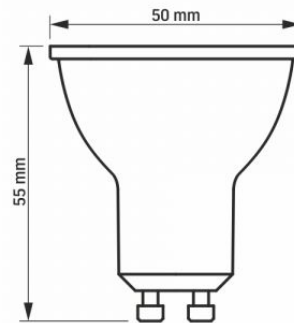

## Dimensions

<b>EAN</b>	5904405540473
<b>Height</b>	55 mm
<b>Width</b>	50 mm
<b>Depth</b>	50 mm
<b>Outer box</b>	20 pcs.

**VIDEX®**

VIDEX-GU10-5W-36°-NW

**INDEX: VLE-MR16eL-05104**

We reserve the right to make technical changes. The data contained in this material is not legally binding.