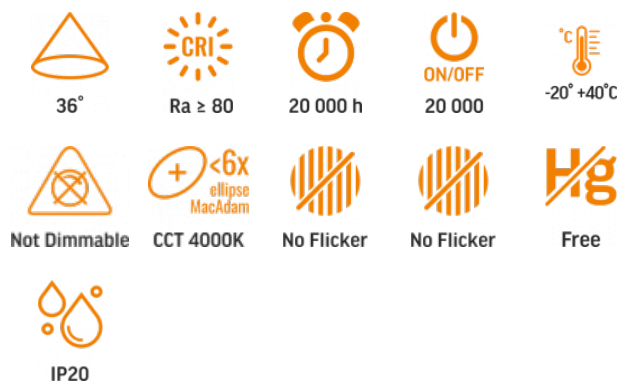

VIDEX®

VIDEX-GU10-5W-36°-NW

INDEX: VLE-MR16eL-05104

WARRANTY 2 YEARS

Neutral White / Neutralny biały / Neutralni bila / Blanc neuter / Neutrálna biela / Neutraal wit / Semleges feher / Nevtralno bela / Neutralno bijela / Neutralweiß / Alb neutru / Neutrus balta / Neitrāls balta / Neutraalne valge / Нейтрално бяла / Bianco neutro.

General parameters

Light source or containing product Light source

Type of light source

Energy class of the light source	F
Dimmable	no
Directional (DLS) or non-directional (NDLS) light source	DLS
Connected light source (cls)	no
Color-tunable light source	no
Mains (MLS) or non-mains (NMLS) light source	MLS
High luminance light source	No
Anti-glare shield	No

Technology LED

Electrical parameters

On-mode power (Pon)	5 W
Rated voltage, frequency	AC 220-240 V, 50/60 Hz
Rated current	43 mA
Energy consumption in on-mode of the light source (kWh/1000h)	5
Displacement factor (cos φ1)	0.5
Survival factor	0.9

Photometric parameters

Useful luminous flux (Φuse)	400 Lm
Correlated color temperature	4000K (neutral white)
Peak luminous intensity	500 cd
Beam angle	36°
Color rendering index (CRI)	Ra > 80
Lifetime	20000 h
On/Off cycles	20000
Useful luminous flux of the light source reference	in a narrow cone (90°)
Chromaticity coordinates (x)	0.38
Chromaticity coordinates (y)	0.38
R9 colour rendering index value	>0
The lumen maintenance factor	≥94.8%
Colour consistency in MacAdam ellipses (SDCM)	<6 (4000K)
Flicker metric (Pst LM)	≤1