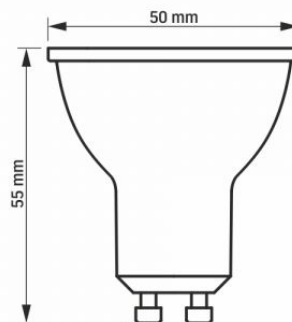

VIDEX®

VIDEX-GU10-5W-36°-NW

INDEX: VLE-MR16eL-05104