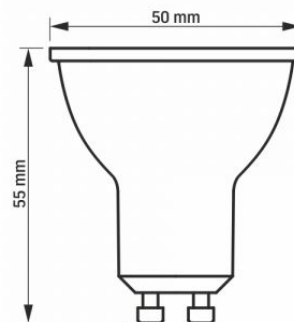

VIDEX®

VIDEX-GU10-5W-36°-NW

INDEX: VLE-MR16eL-05104