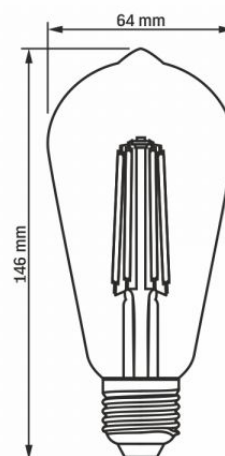

VIDEX®

VIDEX-E27-ST64-6W-FIL-DIM-NW

INDEX: VLE-ST64FD-06274

We reserve the right to make technical changes. The data contained in this material is not legally binding.

Allegro Opt Sp. z o.o., Handlowa 23, 05-120 Legionowo, Poland.

Date: 8.09.2024