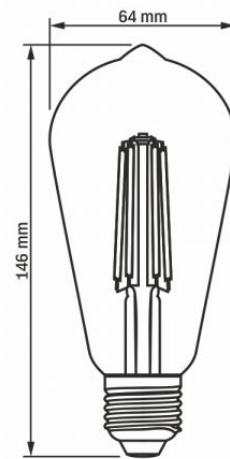

Photometric parameters

Useful luminous flux (Φuse)	630 Lm
Correlated color temperature	4000K (neutral white)
Beam angle	360°
Color rendering index (CRI)	Ra > 80
Lifetime	20000 h
On/Off cycles	20000
Useful luminous flux of the light source reference	in a sphere (360°)
Chromaticity coordinates (x)	0.376
Chromaticity coordinates (y)	0.378
R9 colour rendering index value	>0
The lumen maintenance factor	≥94.8%
Colour consistency in MacAdam ellipses (SDCM)	<6 (4000K)
Flicker metric (Pst LM)	≤1
Stroboscopic effect metric (SVM)	≤0.4

Dimensions

EAN	5904405540039
-----	---------------

Height	146 mm
--------	--------

Width	64 mm
-------	-------

Depth	64 mm
-------	-------

In the package	1 pc.
----------------	-------

Outer box	20 pcs.
-----------	---------

Unit nett weight	44g
------------------	-----

Signs marking goods

Packaging marking

Recycling of waste, CE, Not suitable for use under moisture, Utilization

VIDEX[®]

VIDEX-E27-ST64-6W-FIL-DIM-NW

INDEX: VLE-ST64FD-06274