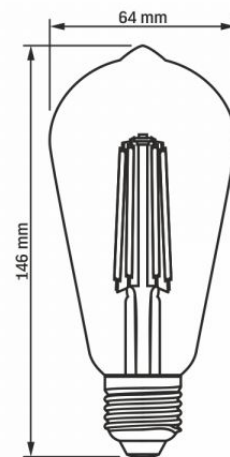

Lifetime	20000 h
On/Off cycles	20000
Useful luminous flux of the light source reference	in a sphere (360°)

Additional information

Place of application	indoor
Operating temperature range	-20° +40°C
Mercury content	Does not contain
Ingress protection	IP20

Dimensions

EAN	5904405540039
Height	146 mm
Width	64 mm
Depth	64 mm
Outer box	20 pcs.

VIDEX®

VIDEX-E27-ST64-6W-FIL-DIM-NW

INDEX: VLE-ST64FD-06274

We reserve the right to make technical changes. The data contained in this material is not legally binding.