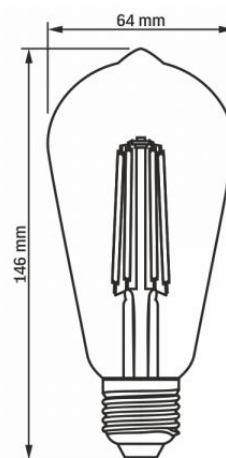

Lifetime	20000 h
On/Off cycles	20000
Useful luminous flux of the light source reference	in a sphere (360°)

Additional information

Place of application	indoor
Operating temperature range	-20° +40°C
Mercury content	Does not contain
Ingress protection	IP20

Dimensions

EAN	5904405540039
Height	146 mm
Width	64 mm
Depth	64 mm
Outer box	20 pcs.

VIDEX®

VIDEX-E27-ST64-6W-FIL-DIM-NW

INDEX: VLE-ST64FD-06274

We reserve the right to make technical changes. The data contained in this material is not legally binding.