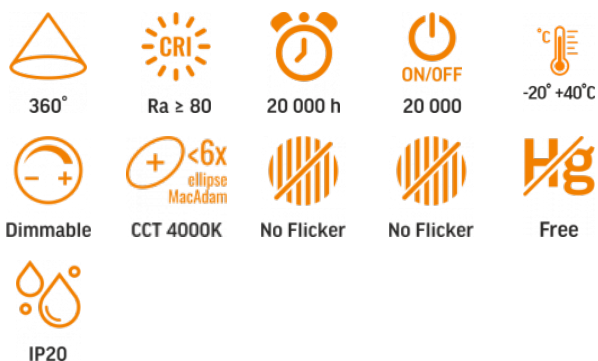

VIDEX®

VIDEX-E27-ST64-6W-FIL-DIM-NW

INDEX: VLE-ST64FD-06274

TECHNICAL CARD

LED Bulb

Pursuant to the provisions of the WEEE Act, it is forbidden to put waste equipment marked with the symbol of a crossed out bin together with other waste. The user, wishing to get rid of electronic and electrical equipment, is obliged to return it to a waste equipment collection point. There are no hazardous components in the equipment that have a particularly negative impact on the environment and human health.

VIDEX®

VIDEX-E27-ST64-6W-FIL-DIM-NW
INDEX: VLE-ST64FD-06274

WARRANTY 3 YEARS

NEUTRAL WHITE

4000K

Neutral White / Neutralny biały / Neutralni bila / Blanc neuter / Neutrálna biela / Neutraal wit / Semleges feher / Nevtralno bela / Neutralno bijela / Neutralweiß / Alb neutru / Neutralus balta / Neitrāls balta / Neutraalne valge / Нейтрално бяла / Bianco neutro.

Electrical parameters

On-mode power (Pon)	6 W
Rated voltage, frequency	AC 220-240 V, 50/60 Hz
Rated current	33 mA
Energy consumption in on-mode of the light source (kWh/1000h)	6
Displacement factor (cos φ1)	0.5
Survival factor	0.9

Photometric parameters

Useful luminous flux (Φuse)	630 Lm
Correlated color temperature	4000K (neutral white)
Beam angle	360°
Color rendering index (CRI)	Ra > 80
Lifetime	20000 h
On/Off cycles	20000
Useful luminous flux of the light source reference	in a sphere (360°)
Chromaticity coordinates (x)	0.376
Chromaticity coordinates (y)	0.378
R9 colour rendering index value	>0
The lumen maintenance factor	≥94.8%
Colour consistency in MacAdam ellipses (SDCM)	<6 (4000K)
Flicker metric (Pst LM)	≤1
Stroboscopic effect metric (SVM)	≤0.4