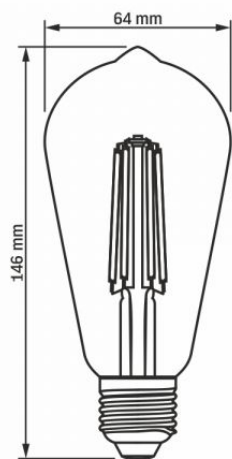

INDEX: VLE-ST64FAD-06272

We reserve the right to make technical changes. The data contained in this material is not legally binding.

Allegro opt Sp. z o.o., ul. Mierzeja Wiślana 11,
30-732 Krakow, Poland.