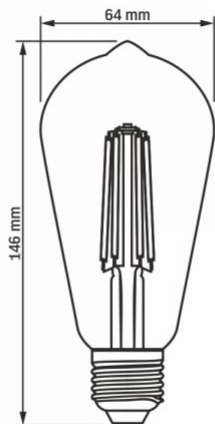

INDEX: VLE-ST64FAD-06272

not legally binding.

Allegro opt Sp. z o.o., ul. Mierzeja Wiślana 11,
30-732 Krakow, Poland.

We reserve the right to make technical changes. The data contained in this material is

- The product must be used indoors
- Waste recycling after the end of the product's service life
- The product meets the requirements of EU directives
- Not suitable for use under moisture
- It is forbidden to throw away waste equipment marked with the symbol of a crossed-out bin with other waste
- Rated beam angle
  360°
- Ra > 80 - color rendering index
  Ra > 80
- Rated On/off cycles
  ON/OFF
  20 000
- Nominal lifetime (hours)
  20 000 h
- The product supports brightness adjustment
  Dimmable
- Operating temperatures range
  -20° +40°C
- The flickering of the light does not exceed the permissible level
  No Flicker
- The product has minimal flickering, which should not cause discomfort or danger
  No Flicker
- Colour consistency in MacAdam ellipses (SDCM)
  +6x
  MacAdam
  CCT 2200K
- The product does not contain mercury
  Hg
  Free
- Class of protection against dust and moisture. Protection against solid objects larger than 12 mm; no protection against moisture
  IP20