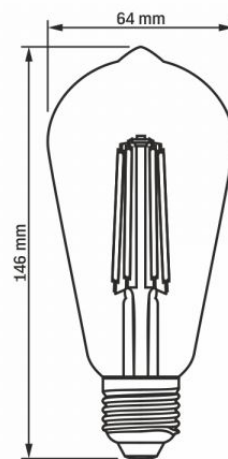

VIDEX®

VIDEX-E27-ST64-6W-FIL-DIM-AMBER-WW

INDEX: VLE-ST64FAD-06272

We reserve the right to make technical changes. The data contained in this material is not legally binding.

Allegro opt Sp. z o.o., ul. Mierzeja Wiślana 11,
30-732 Krakow, Poland.

Date: 21.12.2024