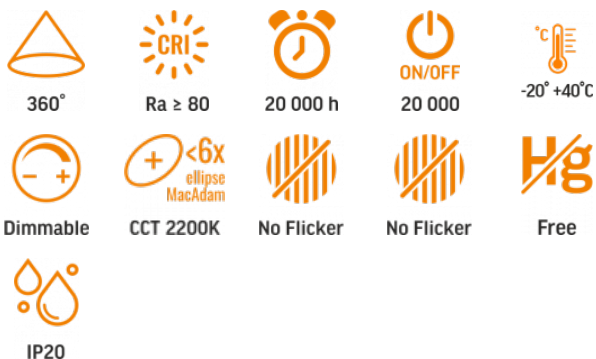

VIDEX®

VIDEX-E27-ST64-6W-FIL-DIM-AMBER-WW

INDEX: VLE-ST64FAD-06272

WARRANTY 3 YEARS

WARM WHITE

2200K

Warm White / Ciepła biel / Tepla bila / Blanc chaud /
Tepla biela / Warm wit / Meleg feher / Topla bela / Topla
bijela / Warmweiß / Alb cald / Šiltai balta / Silti balta / Soe
valge / Тепло бяла / Bianco caldo.

General parameters

Light source or containing product	Light source
Type of light source	
Energy class of the light source	F
Dimmable	yes
Directional (DLS) or non-directional (NDLS) light source	NDLS
Connected light source (cls)	no
Color-tunable light source	no
Mains (MLS) or non-mains (NMLS) light source	MLS
High luminance light source	No
Anti-glare shield	No
Technology	LED

Electrical parameters

On-mode power (Pon)	6 W
Rated voltage, frequency	AC 220-240 V, 50/60 Hz
Rated current	33 mA
Energy consumption in on-mode of the light source (kWh/1000h)	6
Displacement factor (cos φ1)	0.5
Survival factor	0.9

Photometric parameters

Useful luminous flux (Φuse)	550 Lm
Correlated color temperature	2200K (warm white)
Beam angle	360°
Color rendering index (CRI)	Ra > 80
Lifetime	20000 h
On/Off cycles	20000
Useful luminous flux of the light source reference	in a sphere (360°)
Chromaticity coordinates (x)	0.497
Chromaticity coordinates (y)	0.411
R9 colour rendering index value	>0
The lumen maintenance factor	≥94.8%
Colour consistency in MacAdam ellipses (SDCM)	<6 (2200K)
Flicker metric (Pst LM)	≤1
Stroboscopic effect metric (SVM)	≤0.4