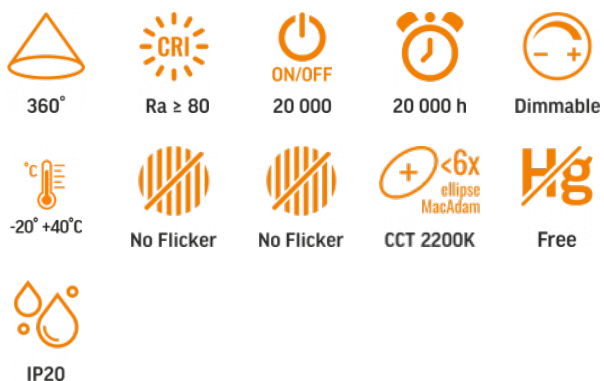

VIDEX®

VIDEX-E27-ST64-6W-FIL-DIM-AMBER-WW

INDEX: VLE-ST64FAD-06272

WARRANTY 3 YEARS

WARM WHITE

2200K

Warm White / Ciepła biel / Tepla bila / Blanc chaud / Tepla biela / Warm wit / Meleg feher / Topla bela / Topla bijela / Warmweiß / Alb cald / Šiltai balta / Silti balta / Soe valge / Тепло бяла / Bianco caldo.

General parameters

Light source or containing product Light source

Type of light source

Energy class of the light source	F
Dimmable	yes
Directional (DLS) or non-directional (NDLS) light source	NDLS
Connected light source (cls)	no
Color-tunable light source	no
High luminance light source	No
Mains (MLS) or non-mains (NMLS) light source	MLS
Anti-glare shield	No
Technology	LED

Electrical parameters

On-mode power (Pon)	6 W
Rated voltage, frequency	AC 220-240 V, 50/60 Hz
Rated current	33 mA
Displacement factor (cos φ1)	0.5
Survival factor	0.9
Energy consumption in on-mode of the light source (kWh/1000h)	6

Photometric parameters

Useful luminous flux (Φuse)	550 Lm
Correlated color temperature	2200K (warm white)
Beam angle	360°
Color rendering index (CRI)	Ra > 80
On/Off cycles	20000
Lifetime (L70B50)	20000 h
Useful luminous flux of the light source reference	in a sphere (360°)
Chromaticity coordinates (x)	0.497
Chromaticity coordinates (y)	0.411
R9 colour rendering index value	>0
The lumen maintenance factor	≥94.8%
Flicker metric (Pst LM)	≤1
Stroboscopic effect metric (SVM)	≤0.4
Colour consistency in MacAdam ellipses (SDCM)	<6 (2200K)