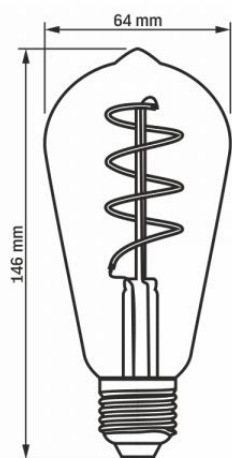

VIDEX®

VIDEX-E27-ST64-4W-FIL-DIM-SPIRAL-GRAPHITE-WW

INDEX: VLE-ST64FGD-04271

We reserve the right to make technical changes. The data contained in this material is not legally binding.

Allegro opt Sp. z o.o., ul. Mierzeja Wiślana 11,
30-732 Krakow, Poland.