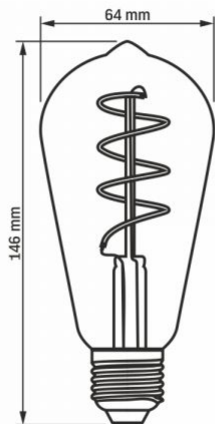

INDEX: VLE-ST64FGD-04271

not legally binding.

Allegro opt Sp. z o.o., ul. Mierzeja Wiślana 11,
30-732 Krakow, Poland.

We reserve the right to make technical changes. The data contained in this material is

- The product must be used indoors
- Waste recycling after the end of the product's service life
- The product meets the requirements of EU directives
- Not suitable for use under moisture
- It is forbidden to throw away waste equipment marked with the symbol of a crossed-out bin with other waste
- Rated beam angle
  360°
- Ra > 80 - color rendering index
  Ra > 80
- Rated On/off cycles
  ON/OFF
  20 000
- Nominal lifetime (hours)
  20 000 h
- The product supports brightness adjustment
  Dimmable
- Operating temperatures range
  -20° +40°C
- The flickering of the light does not exceed the permissible level
  No Flicker
- The product has minimal flickering, which should not cause discomfort or danger
  No Flicker
- Colour consistency in MacAdam ellipses (SDCM)
  CCT 1800K
- The product does not contain mercury
  Hg
  Free
- Class of protection against dust and moisture. Protection against solid objects larger than 12 mm; no protection against moisture
  IP20