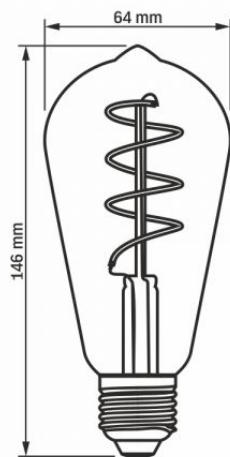

VIDEX®

VIDEX-E27-ST64-4W-FIL-DIM-SPIRAL-GRAPHITE-WW

INDEX: VLE-ST64FGD-04271

We reserve the right to make technical changes. The data contained in this material is not legally binding.

Allegro opt Sp. z o.o., ul. Mierzeja Wiślana 11,
30-732 Krakow, Poland.