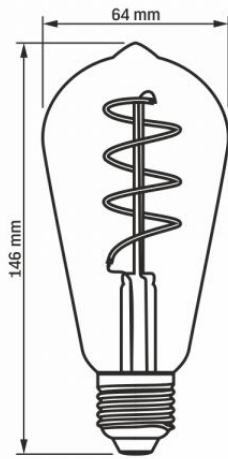

VIDEX®

VIDEX-E27-ST64-4W-FIL-DIM-SPIRAL-GRAPHITE-WW

INDEX: VLE-ST64FGD-04271

We reserve the right to make technical changes. The data contained in this material is not legally binding.

Allegro opt Sp. z o.o., ul. Mierzeja Wiślana 11,
30-732 Krakow, Poland.