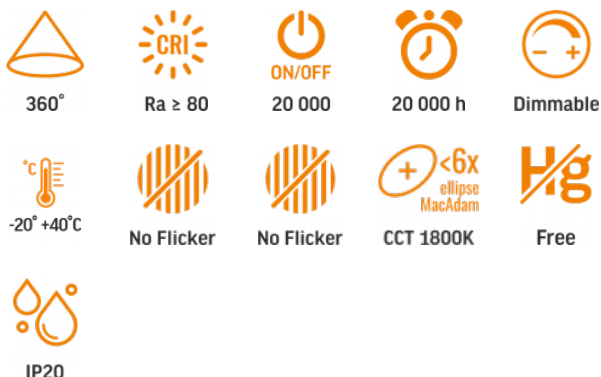

TECHNICAL CARD

LED Bulb

Pursuant to the provisions of the WEEE Act, it is forbidden to put waste equipment marked with the symbol of a crossed out bin together with other waste. The user, wishing to get rid of electronic and electrical equipment, is obliged to return it to a waste equipment collection point. There are no hazardous components in the equipment that have a particularly negative impact on the environment and human health.

VIDEX®

VIDEX-E27-ST64-4W-FIL-DIM-SPIRAL-GRAPHITE-WW
INDEX: VLE-ST64FGD-04271

WARRANTY 3 YEARS

WARM WHITE

1800K

Warm White / Ciepła biel / Tepla bila / Blanc chaud /
Tepla biela / Warm wit / Meleg feher / Topla bela / Topla
bijela / Warmweiß / Alb cald / Šiltai balta / Silti balta / Soe
valge / Тепло бяла / Bianco caldo.

Electrical parameters

On-mode power (Pon)	4 W
Rated voltage, frequency	AC 220-240 V, 50/60 Hz
Rated current	22 mA
Displacement factor (cos φ1)	0.5
Survival factor	0.9

Photometric parameters

Luminous flux	100 Lm
Correlated color temperature	1800K (warm white)
Beam angle	360°
Color rendering index (CRI)	Ra > 80
On/Off cycles	20000
Lifetime (L70B50)	20000 h
Useful luminous flux of the light source reference	in a sphere (360°)
Chromaticity coordinates (x)	0.55
Chromaticity coordinates (y)	0.407
R9 colour rendering index value	>0
The lumen maintenance factor	≥94.8%
Flicker metric (Pst LM)	≤1
Stroboscopic effect metric (SVM)	≤0.4
Colour consistency in MacAdam ellipses (SDCM)	<6 (1800K)
CRI Min	Ra 80
CRI Max	Ra 88