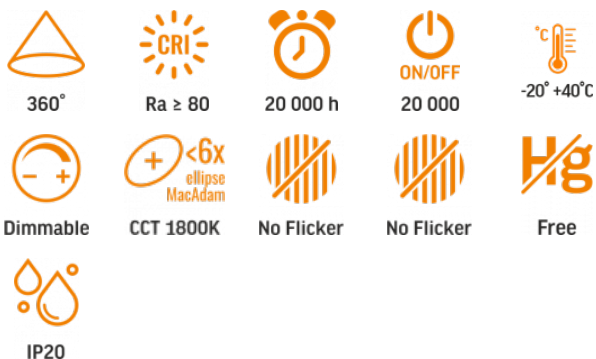

VIDEX®

VIDEX-E27-ST64-4W-FIL-DIM-SPIRAL-GRAPHITE-WW

INDEX: VLE-ST64FGD-04271

TECHNICAL CARD

LED Bulb

Pursuant to the provisions of the WEEE Act, it is forbidden to put waste equipment marked with the symbol of a crossed out bin together with other waste. The user, wishing to get rid of electronic and electrical equipment, is obliged to return it to a waste equipment collection point. There are no hazardous components in the equipment that have a particularly negative impact on the environment and human health.

VIDEX®

VIDEX-E27-ST64-4W-FIL-DIM-SPIRAL-GRAPHITE-WW
INDEX: VLE-ST64FGD-04271

WARRANTY 3 YEARS

WARM WHITE

1800K

Warm White / Ciepła biel / Tepla bila / Blanc chaud / Tepla biela / Warm wit / Meleg feher / Topla bela / Topla bijela / Warmweiß / Alb cald / Šiltai balta / Silti balta / Soe valge / Тепло бяла / Bianco caldo.

Electrical parameters

On-mode power (Pon)	4 W
Rated voltage, frequency	AC 220-240 V, 50/60 Hz
Rated current	22 mA
Displacement factor (cos φ1)	0.5
Survival factor	0.9

Photometric parameters

Luminous flux	100 Lm
Correlated color temperature	1800K (warm white)
Beam angle	360°
Color rendering index (CRI)	Ra > 80
Lifetime	20000 h
On/Off cycles	20000
Useful luminous flux of the light source reference	in a sphere (360°)
Chromaticity coordinates (x)	0.55
Chromaticity coordinates (y)	0.407
R9 colour rendering index value	>0
The lumen maintenance factor	≥94.8%
Colour consistency in MacAdam ellipses (SDCM)	<6 (1800K)
Flicker metric (Pst LM)	≤1
Stroboscopic effect metric (SVM)	≤0.4
CRI Min	Ra 80
CRI Max	Ra 88

VIDEX[®]

VIDEX-E27-ST64-4W-FIL-DIM-SPIRAL-GRAPHITE-WW

INDEX: VLE-ST64FGD-04271

Additional information

Place of application	indoor
Operating temperature range	-20° +40°C
Mercury content	Does not contain
Ingress protection	IP20