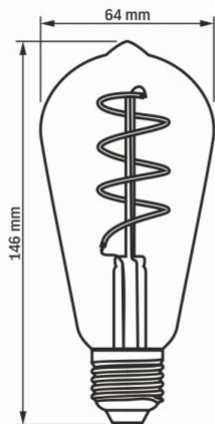

INDEX: VLE-ST64FGD-04271

not legally binding.

Allegro opt Sp. z o.o., ul. Mierzeja Wiślana 11,
30-732 Krakow, Poland.

We reserve the right to make technical changes. The data contained in this material is

- The product must be used indoors
- Waste recycling after the end of the product's service life
- The product meets the requirements of EU directives
- Not suitable for use under moisture
- It is forbidden to throw away waste equipment marked with the symbol of a crossed-out bin with other waste
- Rated beam angle
  360°
- Ra > 80 - color rendering index
  Ra > 80
- Rated On/off cycles
  ON/OFF
  20 000
- Nominal lifetime (hours)
  20 000 h
- The product supports brightness adjustment
  Dimmable
- Operating temperatures range
  -20° +40°C
- Colour consistency in MacAdam ellipses (SDCM)
  CCT 1800K
- The flickering of the light does not exceed the permissible level
  No Flicker
- The product has minimal flickering, which should not cause discomfort or danger
  No Flicker
- The product does not contain mercury
  Free
- Class of protection against dust and moisture. Protection against solid objects larger than 12 mm; no protection against moisture
  IP20