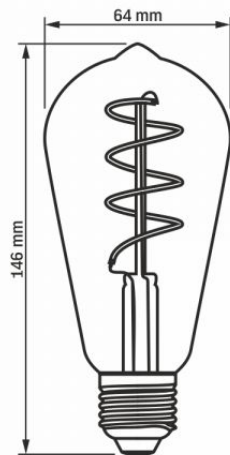

## Dimensions

**EAN** 5904405540060

**Height** 146 mm

**Width** 64 mm

**Depth** 64 mm

**Outer box** 20 pcs.

**INDEX: VLE-ST64FGD-04271**

We reserve the right to make technical changes. The data contained in this material is not legally binding.