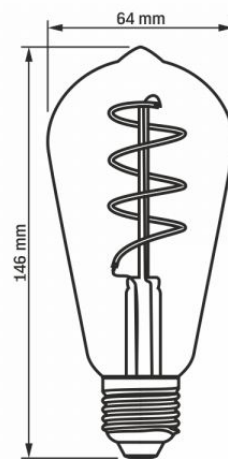

VIDEX®

VIDEX-E27-ST64-4W-FIL-DIM-SPIRAL-AMBER-WW

INDEX: VLE-ST64FASD-04272

We reserve the right to make technical changes. The data contained in this material is not legally binding.

Allegro opt Sp. z o.o., ul. Mierzeja Wiślana 11,
30-732 Krakow, Poland.

Date: 21.11.2024