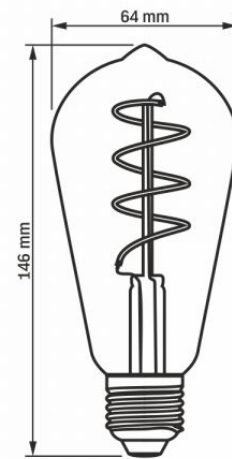

VIDEX®

VIDEX-E27-ST64-4W-FIL-DIM-SPIRAL-AMBER-WW

INDEX: VLE-ST64FASD-04272

We reserve the right to make technical changes. The data contained in this material is not legally binding.

Allegro opt Sp. z o.o., ul. Mierzeja Wiślana 11,
30-732 Krakow, Poland.

Date: 21.12.2024