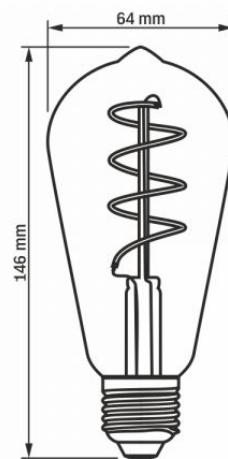

VIDEX®

VIDEX-E27-ST64-4W-FIL-DIM-SPIRAL-AMBER-WW

INDEX: VLE-ST64FASD-04272

We reserve the right to make technical changes. The data contained in this material is not legally binding.

Allegro Opt Sp. z o.o., Handlowa 23, 05-120 Legionowo, Poland.

Date: 8.09.2024