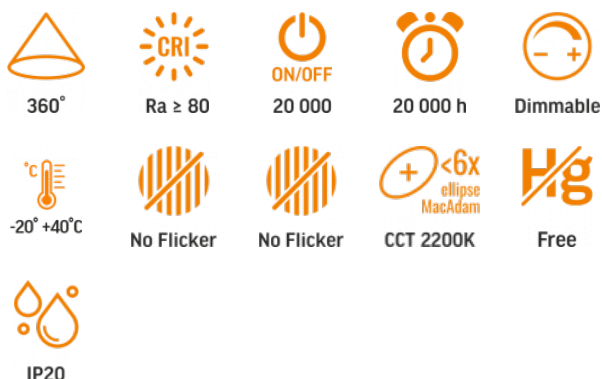

VIDEX®

VIDEX-E27-ST64-4W-FIL-DIM-SPIRAL-AMBER-WW

INDEX: VLE-ST64FASD-04272

TECHNICAL CARD

LED Bulb

Pursuant to the provisions of the WEEE Act, it is forbidden to put waste equipment marked with the symbol of a crossed out bin together with other waste. The user, wishing to get rid of electronic and electrical equipment, is obliged to return it to a waste equipment collection point. There are no hazardous components in the equipment that have a particularly negative impact on the environment and human health.

VIDEX®

VIDEX-E27-ST64-4W-FIL-DIM-SPIRAL-AMBER-WW

INDEX: VLE-ST64FASD-04272

WARRANTY 3 YEARS

WARM WHITE

2200K

Warm White / Ciepła biel / Tepla bila / Blanc chaud / Tepla biela / Warm wit / Meleg feher / Topla bela / Topla bijela / Warmweiß / Alb cald / Šiltai balta / Silti balta / Soe valge / Тепло бяла / Bianco caldo.

Photometric parameters

Useful luminous flux (Φuse)	300 Lm
Correlated color temperature	2200K (warm white)
Beam angle	360°
Color rendering index (CRI)	Ra > 80
On/Off cycles	20000
Lifetime (L70B50)	20000 h
Useful luminous flux of the light source reference	in a sphere (360°)
Chromaticity coordinates (x)	0.494
Chromaticity coordinates (y)	0.409
R9 colour rendering index value	>0
The lumen maintenance factor	≥94.8%
Flicker metric (Pst LM)	≤1
Stroboscopic effect metric (SVM)	≤0.4
Colour consistency in MacAdam ellipses (SDCM)	<6 (2200K)