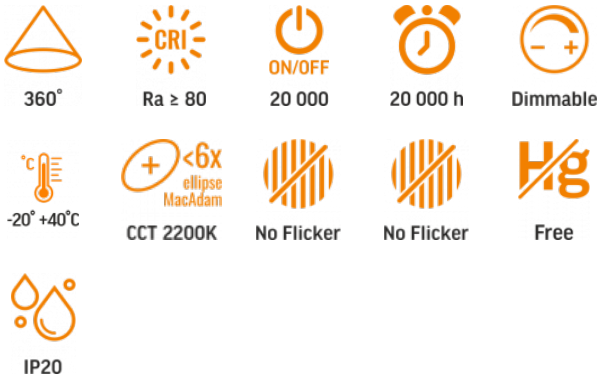

INDEX: VLE-ST64FASD-04272

WARRANTY 3 YEARS

WARM WHITE

2200K

Warm White / Ciepła biel / Tepla bila / Blanc chaud / Tepla biela / Warm wit / Meleg feher / Topla bela / Topla bijela / Warmweiß / Alb cald / Šiltai balta / Silti balta / Soe valge / Тепло бяла / Bianco caldo.

General parameters

Light source or containing product Light source

Type of light source

Energy class of the light source	G
Dimmable	yes
Directional (DLS) or non-directional (NDLS) light source	NDLS
Connected light source (cls)	no
Color-tunable light source	no
Mains (MLS) or non-mains (NMLS) light source	MLS
High luminance light source	No
Anti-glare shield	No
Technology	LED

Electrical parameters

On-mode power (Pon)	4 W
Rated voltage, frequency	AC 220-240 V, 50/60 Hz
Rated current	22 mA
Energy consumption in on-mode of the light source (kWh/1000h)	4
Displacement factor (cos φ1)	0.5
Survival factor	0.9

Photometric parameters

Useful luminous flux (Φuse)	300 Lm
Correlated color temperature	2200K (warm white)
Beam angle	360°
Color rendering index (CRI)	Ra > 80
On/Off cycles	20000
Lifetime	20000 h
Useful luminous flux of the light source reference	in a sphere (360°)
Chromaticity coordinates (x)	0.494
Chromaticity coordinates (y)	0.409
R9 colour rendering index value	>0
The lumen maintenance factor	≥94.8%
Colour consistency in MacAdam ellipses (SDCM)	<6 (2200K)
Flicker metric (Pst LM)	≤1
Stroboscopic effect metric (SVM)	≤0.4