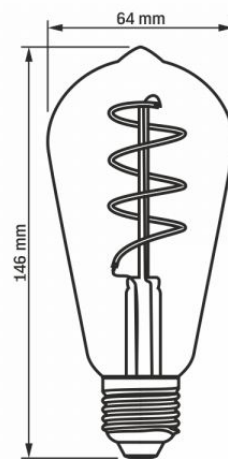

VIDEX®

VIDEX-E27-ST64-4W-FIL-DIM-SPIRAL-AMBER-WW

INDEX: VLE-ST64FASD-04272

We reserve the right to make technical changes. The data contained in this material is not legally binding.

Allegro opt Sp. z o.o., ul. Mierzeja Wiślana 11,
30-732 Krakow, Poland.

Date: 22.01.2025