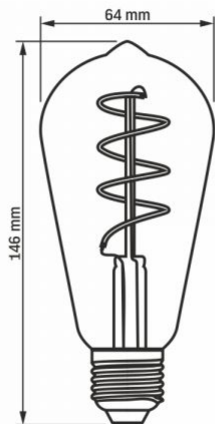

INDEX: VLE-ST64FASD-04272

not legally binding.

Allegro opt Sp. z o.o., ul. Mierzeja Wiślana 11,
30-732 Krakow, Poland.

We reserve the right to make technical changes. The data contained in this material is

- The product must be used indoors
- Waste recycling after the end of the product's service life
- The product meets the requirements of EU directives
- Not suitable for use under moisture
- It is forbidden to throw away waste equipment marked with the symbol of a crossed-out bin with other waste
- Rated beam angle
  360°
- Ra > 80 - color rendering index
  Ra > 80
- Rated On/off cycles
  ON/OFF
  20 000
- Nominal lifetime (hours)
  20 000 h
- The product supports brightness adjustment
  Dimmable
- Operating temperatures range
  -20° +40°C
- Colour consistency in MacAdam ellipses (SDCM)
  <6x
  CCT 2200K
- The flickering of the light does not exceed the permissible level
  No Flicker
- The product has minimal flickering, which should not cause discomfort or danger
  No Flicker
- The product does not contain mercury
  Hg
  Free
- Class of protection against dust and moisture. Protection against solid objects larger than 12 mm; no protection against moisture
  IP20