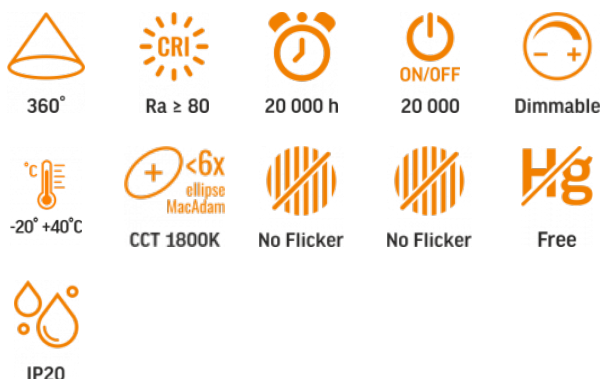

TECHNICAL CARD

LED Bulb

Pursuant to the provisions of the WEEE Act, it is forbidden to put waste equipment marked with the symbol of a crossed out bin together with other waste. The user, wishing to get rid of electronic and electrical equipment, is obliged to return it to a waste equipment collection point. There are no hazardous components in the equipment that have a particularly negative impact on the environment and human health.

INDEX: VLE-PS160FASD-08271

WARRANTY 3 YEARS

WARM WHITE

1800K

Warm White / Ciepła biel / Tepla bila / Blanc chaud / Tepla biela / Warm wit / Meleg feher / Topla bela / Topla bijela / Warmweiß / Alb cald / Šiltai balta / Silti balta / Soe valge / Тепло бяла / Bianco caldo.

Electrical parameters

On-mode power (Pon)	8 W
Rated voltage, frequency	AC 220-240 V, 50/60 Hz
Rated current	52 mA
Displacement factor (cos φ1)	0.5
Survival factor	0.9

Photometric parameters

Luminous flux	500 Lm
Correlated color temperature	1800K (warm white)
Beam angle	360°
Color rendering index (CRI)	Ra > 80
Lifetime	20000 h
On/Off cycles	20000
Useful luminous flux of the light source reference	in a sphere (360°)
Chromaticity coordinates (x)	0.541
Chromaticity coordinates (y)	0.410
R9 colour rendering index value	>0
The lumen maintenance factor	≥94.8%
Colour consistency in MacAdam ellipses (SDCM)	<6 (1800K)
Flicker metric (Pst LM)	≤1
Stroboscopic effect metric (SVM)	≤0.4
CRI Min	Ra 80
CRI Max	Ra 88

Additional information

Place of application	indoor
Operating temperature range	-20° +40°C
Mercury content	Does not contain
Ingress protection	IP20

Dimensions

EAN	5904405542323
Width	160 mm
Height	320 mm
Depth	160 mm
In the package	1 pc.
Outer box	6 pcs.