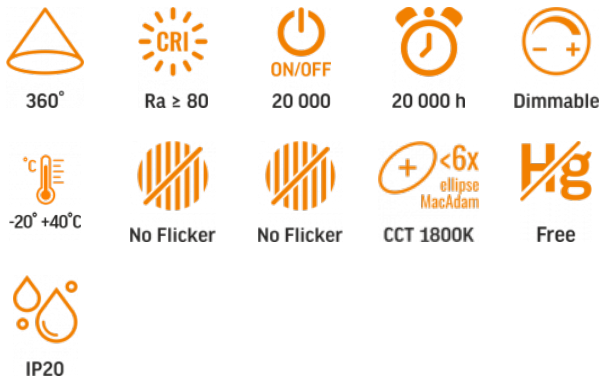

TECHNICAL CARD

LED Bulb

Pursuant to the provisions of the WEEE Act, it is forbidden to put waste equipment marked with the symbol of a crossed out bin together with other waste. The user, wishing to get rid of electronic and electrical equipment, is obliged to return it to a waste equipment collection point. There are no hazardous components in the equipment that have a particularly negative impact on the environment and human health.

VIDEX®

VIDEX-E27-PS160-8W-FIL-DIM-SPIRAL-AMBER-WW1
INDEX: VLE-PS160FASD-08271

WARRANTY 3 YEARS

WARM WHITE

1800K

Warm White / Ciepła biel / Tepla bila / Blanc chaud /
Tepla biela / Warm wit / Meleg feher / Topla bela / Topla
bijela / Warmweiß / Alb cald / Šiltai balta / Silti balta / Soe
valge / Тепло бяла / Bianco caldo.

Electrical parameters

On-mode power (Pon)	8 W
Rated voltage, frequency	AC 220-240 V, 50/60 Hz
Rated current	52 mA
Displacement factor (cos φ1)	0.5
Survival factor	0.9

Photometric parameters

Luminous flux	500 Lm
Correlated color temperature	1800K (warm white)
Beam angle	360°
Color rendering index (CRI)	Ra > 80
On/Off cycles	20000
Lifetime (L70B50)	20000 h
Useful luminous flux of the light source reference	in a sphere (360°)
Chromaticity coordinates (x)	0.541
Chromaticity coordinates (y)	0.410
R9 colour rendering index value	>0
The lumen maintenance factor	≥94.8%
Flicker metric (Pst LM)	≤1
Stroboscopic effect metric (SVM)	≤0.4
Colour consistency in MacAdam ellipses (SDCM)	<6 (1800K)
CRI Min	Ra 80
CRI Max	Ra 88

Additional information

Place of application	indoor
Operating temperature range	-20° +40°C
Mercury content	Does not contain
Ingress protection	IP20

Dimensions

EAN	5904405542323
In the package	1 pc.
Height	320 mm
Outer box	6 pcs.
Width	160 mm
Depth	160 mm