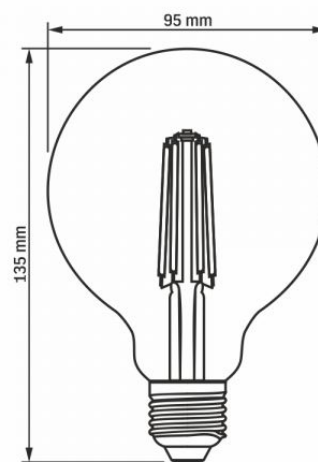

Useful luminous flux of the light source (Φ_{use})	806 Lm
Correlated color temperature	4000K (neutral white)
Beam angle	360°
Color rendering index (CRI)	Ra > 80

VIDEX-E27-G95-7W-FIL-DIM-NW

INDEX: VLE-G95FD-07274

Lifetime	20000 h
On/Off cycles	20000
Useful luminous flux of the light source reference	in a sphere (360°)

Additional information

Place of application	indoor
Operating temperature range	-20° +40°C
Mercury content	Does not contain
Ingress protection	IP20

Dimensions

EAN	5904405540152
Height	135 mm
Width	95 mm
Depth	95 mm
Outer box	20 pcs.

VIDEX[®]

VIDEX-E27-G95-7W-FIL-DIM-NW

INDEX: VLE-G95FD-07274

We reserve the right to make technical changes. The data contained in this material is not legally binding.