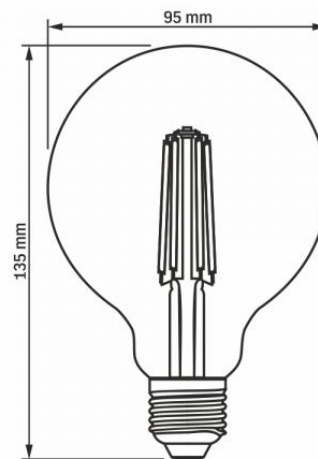

Useful luminous flux of the light source (Φ_{use})	806 Lm
Correlated color temperature	4000K (neutral white)
Beam angle	360°
Color rendering index (CRI)	Ra > 80

VIDEX-E27-G95-7W-FIL-DIM-NW

INDEX: VLE-G95FD-07274

Lifetime	20000 h
On/Off cycles	20000
Useful luminous flux of the light source reference	in a sphere (360°)

Additional information

Place of application	indoor
Operating temperature range	-20° +40°C
Mercury content	Does not contain
Ingress protection	IP20

Dimensions

EAN	5904405540152
Height	135 mm
Depth	95 mm
Width	95 mm
Outer box	20 pcs.

VIDEX®

VIDEX-E27-G95-7W-FIL-DIM-NW

INDEX: VLE-G95FD-07274

We reserve the right to make technical changes. The data contained in this material is not legally binding.