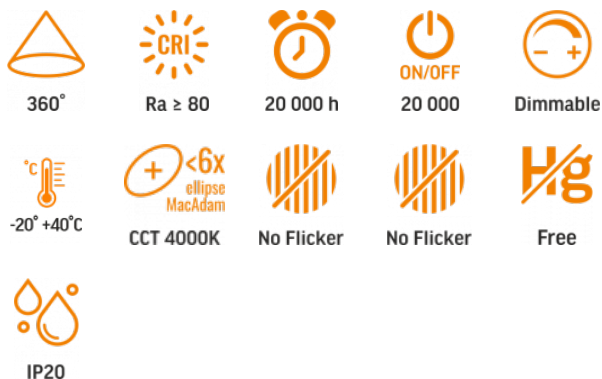

VIDEX®

WARRANTY 3 YEARS

NEUTRAL WHITE

4000K

Neutral White / Neutralny biały / Neutralni bila / Blanc neuter / Neutrálna biela / Neutraal wit / Semleges feher / Nevtralno bela / Neutralno bijela / Neutralweiß / Alb neutru / Neutralus balta / Neitrāls balta / Neutraalne valge / Нейтрално бяла / Bianco neutro.

General parameters

Light source or containing product Light source

Type of light source

Energy class of the light source	E
Dimmable	yes
Directional (DLS) or non-directional (NDLS) light source	NDLS
Connected light source (cls)	no
Color-tunable light source	no
High luminance light source	No
Mains (MLS) or non-mains (NMLS) light source	MLS
Anti-glare shield	No

VIDEX-E27-G95-7W-FIL-DIM-NW

INDEX: VLE-G95FD-07274

Technology	LED
Electrical parameters	
On-mode power (Pon)	7 W
Rated voltage, frequency	AC 220-240 V, 50/60 Hz
Rated current	38 mA
Energy consumption in on-mode of the light source (kWh/1000h)	7
Displacement factor (cos φ1)	0.5
Survival factor	0.9
Photometric parameters	
Useful luminous flux (Φuse)	806 Lm
Correlated color temperature	4000K (neutral white)
Beam angle	360°
Color rendering index (CRI)	Ra > 80
Lifetime	20000 h
On/Off cycles	20000
Useful luminous flux of the light source reference	in a sphere (360°)
Chromaticity coordinates (x)	0.375
Chromaticity coordinates (y)	0.377
R9 colour rendering index value	>0
The lumen maintenance factor	≥94.8%
Colour consistency in MacAdam ellipses (SDCM)	<6 (4000K)
Flicker metric (Pst LM)	≤1
Stroboscopic effect metric (SVM)	≤0.4