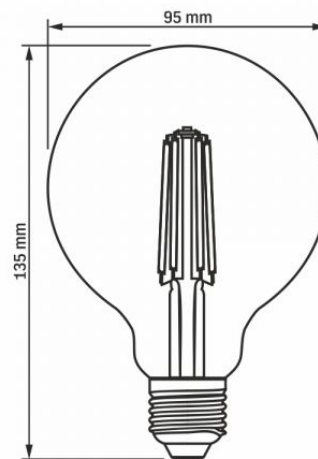

Useful luminous flux of the light source (Φ_{use}) 806 Lm

Correlated color temperature 4000K (neutral white)

Beam angle 360°

Color rendering index (CRI) Ra > 80

VIDEX-E27-G95-7W-FIL-DIM-NW

INDEX: VLE-G95FD-07274

Lifetime	20000 h
On/Off cycles	20000
Useful luminous flux of the light source reference	in a sphere (360°)

Additional information

Place of application	indoor
Operating temperature range	-20° +40°C
Mercury content	Does not contain
Ingress protection	IP20

Dimensions

EAN	5904405540152
Height	135 mm
Width	95 mm
Depth	95 mm
Outer box	20 pcs.

VIDEX®

VIDEX-E27-G95-7W-FIL-DIM-NW

INDEX: VLE-G95FD-07274

We reserve the right to make technical changes. The data contained in this material is not legally binding.