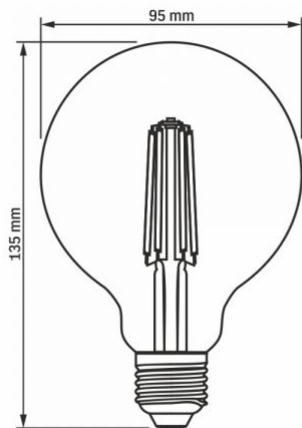

INDEX: VLE-G95FD-07274

not legally binding.

Allegra opt Sp. z o.o., ul. Mierzeja Wiślana 11,
30-732 Krakow, Poland.

We reserve the right to make technical changes. The data contained in this material is

- The product must be used indoors
- Waste recycling after the end of the product's service life
- The product meets the requirements of EU directives
- Not suitable for use under moisture
- It is forbidden to throw away waste equipment marked with the symbol of a crossed-out bin with other waste
- Rated beam angle
  360°
- Ra > 80 - color rendering index
  Ra > 80
- Nominal lifetime (hours)
  20 000 h
- Rated On/off cycles
  20 000
- The product supports brightness adjustment
  Dimmable
- Operating temperatures range
  -20° +40°C
- Colour consistency in MacAdam ellipses (SDCM)
  CCT 4000K
- The flickering of the light does not exceed the permissible level
  No Flicker
- The product has minimal flickering, which should not cause discomfort or danger
  No Flicker
- The product does not contain mercury
  Free
- Class of protection against dust and moisture. Protection against solid objects larger than 12 mm; no protection against moisture
  IP20