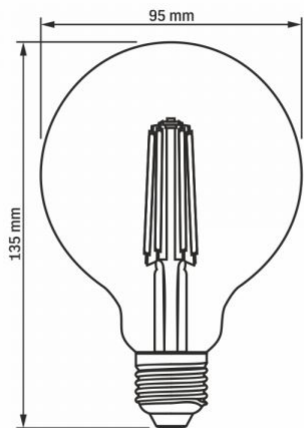

INDEX: VLE-G95FAD-07272

not legally binding.

Allegro opt Sp. z o.o., ul. Mierzeja Wiślana 11,
30-732 Krakow, Poland.

We reserve the right to make technical changes. The data contained in this material is

The product must be used indoors

Waste recycling after the end of the product's service life

The product meets the requirements of EU directives

Not suitable for use under moisture

It is forbidden to throw away waste equipment marked with the symbol of a crossed-out bin with other waste

— Rated beam angle

360°

— Ra > 80 - color rendering index

Ra > 80

— Rated On/off cycles

20 000

— Nominal lifetime (hours)

20 000 h

— The product supports brightness adjustment

Dimmable

— Operating temperatures range

-20° +40°C

— Colour consistency in MacAdam ellipses (SDCM)

<6x
CCT 2200K

— The flickering of the light does not exceed the permissible level

No Flicker

— The product has minimal flickering, which should not cause discomfort or danger

No Flicker

— The product does not contain mercury

Free

— Class of protection against dust and moisture. Protection against solid objects larger than 12 mm; no protection against moisture

IP20