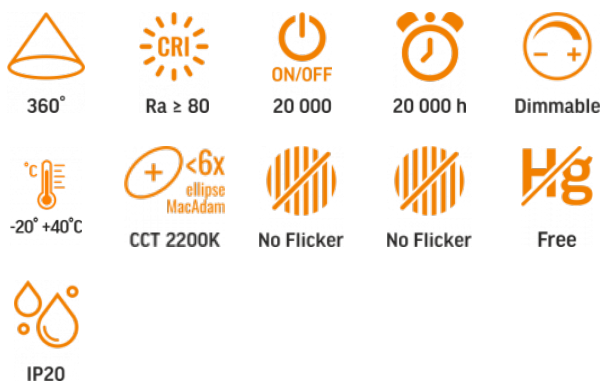

VIDEX®

VIDEX-E27-G95-7W-FIL-DIM-AMBER-WW

INDEX: VLE-G95FAD-07272

WARRANTY 3 YEARS

WARM WHITE

2200K

Warm White / Ciepła biel / Tepla bila / Blanc chaud / Tepla biela / Warm wit / Meleg feher / Topla bela / Topla bijela / Warmweiß / Alb cald / Šiltai balta / Silti balta / Soe valge / Тепло бяла / Bianco caldo.

General parameters

Light source or containing product Light source

Type of light source

Energy class of the light source	F
Dimmable	yes
Directional (DLS) or non-directional (NDLS) light source	NDLS
Connected light source (cls)	no
Color-tunable light source	no
Mains (MLS) or non-mains (NMLS) light source	MLS
High luminance light source	No
Anti-glare shield	No
Technology	LED

Electrical parameters

On-mode power (Pon)	7 W
Rated voltage, frequency	AC 220-240 V, 50/60 Hz
Rated current	38 mA
Energy consumption in on-mode of the light source (kWh/1000h)	7
Displacement factor (cos φ1)	0.5
Survival factor	0.9

Photometric parameters

Useful luminous flux (Φuse)	700 Lm
Correlated color temperature	2200K (warm white)
Beam angle	360°
Color rendering index (CRI)	Ra > 80
On/Off cycles	20000
Lifetime	20000 h
Useful luminous flux of the light source reference	in a sphere (360°)
Chromaticity coordinates (x)	0.497
Chromaticity coordinates (y)	0.411
R9 colour rendering index value	>0
The lumen maintenance factor	≥94.8%
Colour consistency in MacAdam ellipses (SDCM)	<6 (2200K)
Flicker metric (Pst LM)	≤1
Stroboscopic effect metric (SVM)	≤0.4