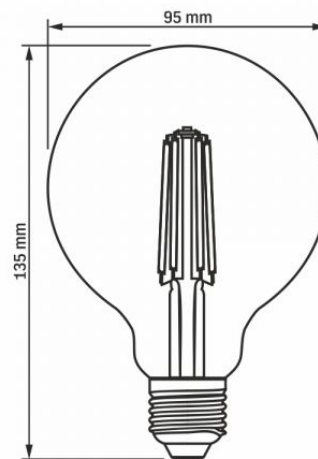

Photometric parameters

| | |
|--|--------------------|
| Useful luminous flux of the light source (Φuse) | 700 Lm |
| Correlated color temperature | 2200K (warm white) |
| Beam angle | 360° |
| Color rendering index (CRI) | Ra > 80 |

Dimensions

| | |
|------------------|---------------|
| EAN | 5904405540169 |
| Height | 135 mm |
| Depth | 95 mm |
| Width | 95 mm |
| Outer box | 20 pcs. |

VIDEX®

VIDEX-E27-G95-7W-FIL-DIM-AMBER-WW

INDEX: VLE-G95FAD-07272