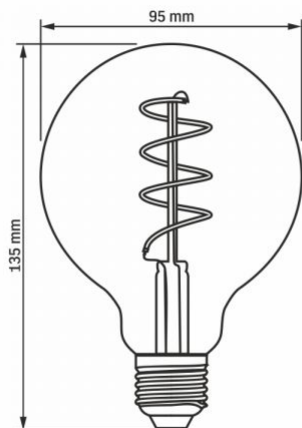

INDEX: VLE-G95FGD-04271

not legally binding.

Allegro opt Sp. z o.o., ul. Mierzeja Wiślana 11,
30-732 Krakow, Poland.

We reserve the right to make technical changes. The data contained in this material is

The product must be used indoors

Waste recycling after the end of the product's service life

The product meets the requirements of EU directives

Not suitable for use under moisture

It is forbidden to throw away waste equipment marked with the symbol of a crossed-out bin with other waste

— Rated beam angle

— Ra > 80 - color rendering index

— Rated On/off cycles

— Nominal lifetime (hours)

— The product supports brightness adjustment

— Operating temperatures range

— The flickering of the light does not exceed the permissible level

— The product has minimal flickering, which should not cause discomfort or danger

— Colour consistency in MacAdam ellipses (SDCM)

— The product does not contain mercury

— Class of protection against dust and moisture. Protection against solid objects larger than 12 mm; no protection against moisture