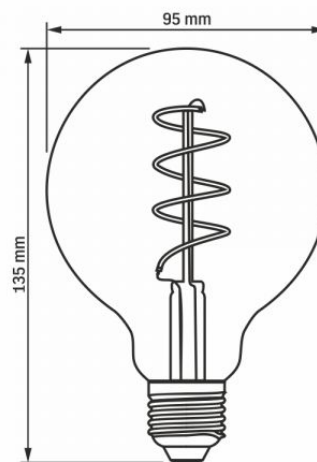

VIDEX®

VIDEX-E27-G95-4W-FIL-DIM-SPIRAL-GRAPHITE-WW

INDEX: VLE-G95FGD-04271

We reserve the right to make technical changes. The data contained in this material is not legally binding.

Allegro Opt Sp. z o.o., Handlowa 23, 05-120 Legionowo, Poland.

Date: 8.09.2024