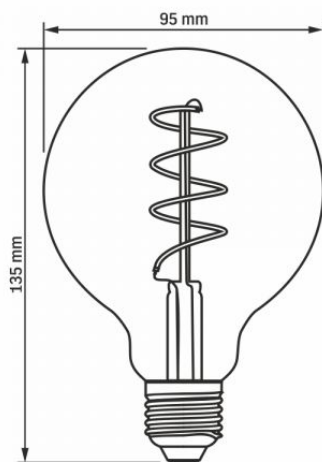

VIDEX®

VIDEX-E27-G95-4W-FIL-DIM-SPIRAL-AMBER-WW

INDEX: VLE-G95FASD-04272

We reserve the right to make technical changes. The data contained in this material is not legally binding.

Allegro opt Sp. z o.o., ul. Mierzeja Wiślana 11,
30-732 Krakow, Poland.