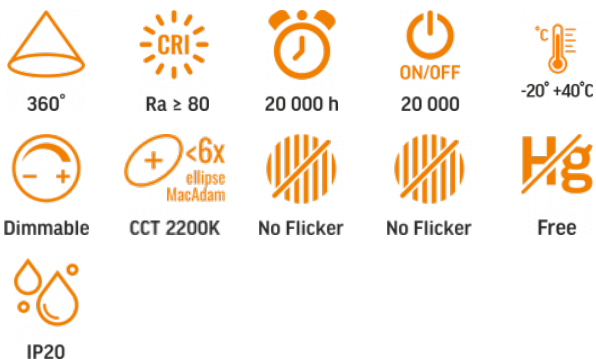

VIDEX®

VIDEX-E27-G95-4W-FIL-DIM-SPIRAL-AMBER-WW

INDEX: VLE-G95FASD-04272

TECHNICAL CARD

LED Bulb

Pursuant to the provisions of the WEEE Act, it is forbidden to put waste equipment marked with the symbol of a crossed out bin together with other waste. The user, wishing to get rid of electronic and electrical equipment, is obliged to return it to a waste equipment collection point. There are no hazardous components in the equipment that have a particularly negative impact on the environment and human health.

VIDEX®

VIDEX-E27-G95-4W-FIL-DIM-SPIRAL-AMBER-WW
INDEX: VLE-G95FASD-04272

WARRANTY 3 YEARS

WARM WHITE

2200K

Warm White / Ciepła biel / Tepla bila / Blanc chaud / Tepla biela / Warm wit / Meleg feher / Topla bela / Topla bijela / Warmweiß / Alb cald / Šiltai balta / Silti balta / Soe valge / Тепло бяла / Bianco caldo.

Photometric parameters

Useful luminous flux (Φuse)	300 Lm
Correlated color temperature	2200K (warm white)
Beam angle	360°
Color rendering index (CRI)	Ra > 80
Lifetime	20000 h
On/Off cycles	20000
Useful luminous flux of the light source reference	in a sphere (360°)
Chromaticity coordinates (x)	0.494
Chromaticity coordinates (y)	0.409
R9 colour rendering index value	>0
The lumen maintenance factor	≥94.8%
Colour consistency in MacAdam ellipses (SDCM)	<6 (2200K)
Flicker metric (Pst LM)	≤1
Stroboscopic effect metric (SVM)	≤0.4