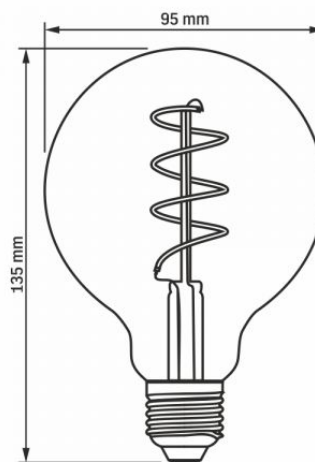

Lifetime	20000 h
On/Off cycles	20000
Useful luminous flux of the light source reference	in a sphere (360°)

Additional information

Place of application	indoor
Operating temperature range	-20° +40°C
Mercury content	Does not contain
Ingress protection	IP20

Dimensions

EAN	5904405540176
Height	135 mm
Depth	95 mm
Width	95 mm
Outer box	20 pcs.

VIDEX®

VIDEX-E27-G95-4W-FIL-DIM-SPIRAL-AMBER-WW

INDEX: VLE-G95FASD-04272

We reserve the right to make technical changes. The data contained in this material is not legally binding.