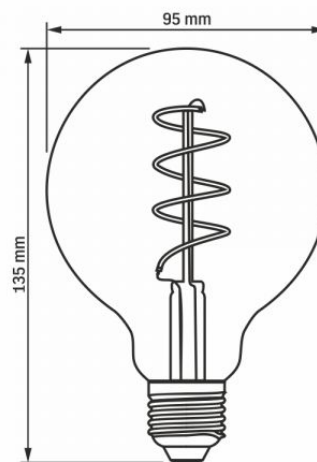

## Dimensions

<b>EAN</b>	5904405540176
<b>Height</b>	135 mm
<b>Width</b>	95 mm
<b>Depth</b>	95 mm
<b>Outer box</b>	20 pcs.

**VIDEX®**

VIDEX-E27-G95-4W-FIL-DIM-SPIRAL-AMBER-WW

**INDEX: VLE-G95FASD-04272**

We reserve the right to make technical changes. The data contained in this material is not legally binding.