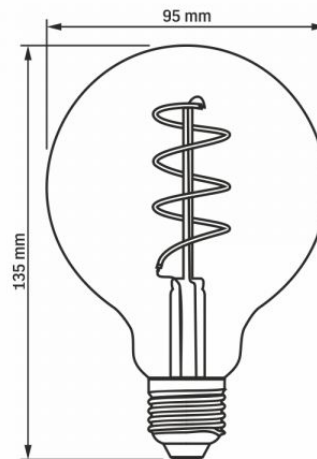

VIDEX®

VIDEX-E27-G95-4W-FIL-DIM-SPIRAL-AMBER-WW

INDEX: VLE-G95FASD-04272

We reserve the right to make technical changes. The data contained in this material is not legally binding.

Allegro opt Sp. z o.o., ul. Mierzeja Wiślana 11,
30-732 Krakow, Poland.

Date: 22.01.2025