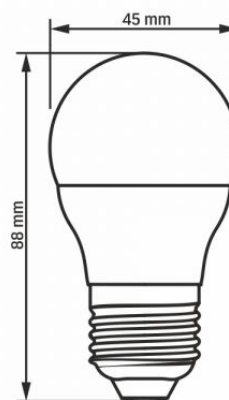

VIDEX®

VIDEX-E27-G45-7W-WW

INDEX: VLE-G45e-07273

We reserve the right to make technical changes. The data contained in this material is not legally binding.

Allegro opt Sp. z o.o., ul. Mierzeja Wiślana 11,
30-732 Krakow, Poland.