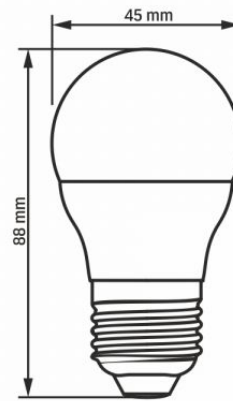

VIDEX®

VIDEX-E27-G45-7W-WW

INDEX: VLE-G45e-07273

We reserve the right to make technical changes. The data contained in this material is not legally binding.

Allegro Opt Sp. z o.o., Handlowa 23, 05-120 Legionowo, Poland.