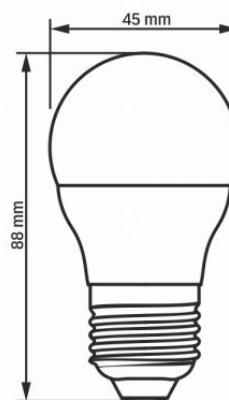

Useful luminous flux of the light source reference	in a sphere (360°)
--	--------------------

Additional information

Place of application	indoor
----------------------	--------

Operating temperature range	-20° +40°C
-----------------------------	------------

Mercury content	Does not contain
-----------------	------------------

Ingress protection	IP20
--------------------	------

Dimensions

EAN	5904405540466
-----	---------------

Height	88 mm
--------	-------

Width	45 mm
-------	-------

Depth	45 mm
-------	-------

Outer box	20 pcs.
-----------	---------

VIDEX[®]

VIDEX-E27-G45-7W-NW

INDEX: VLE-G45e-07274

We reserve the right to make technical changes. The data contained in this material is not legally binding.