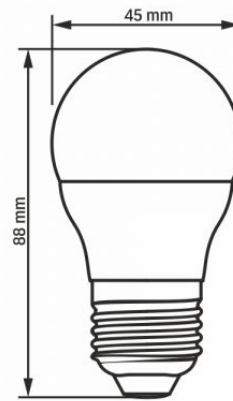

VIDEX®

VIDEX-E27-G45-7W-NW

INDEX: VLE-G45e-07274

We reserve the right to make technical changes. The data contained in this material is not legally binding.

Allegro opt Sp. z o.o., ul. Mierzeja Wiślana 11,
30-732 Krakow, Poland.