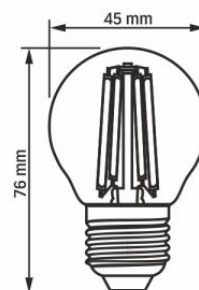

VIDEX®

VIDEX-E27-G45-6W-FIL-WW

INDEX: VLE-G45F-06273