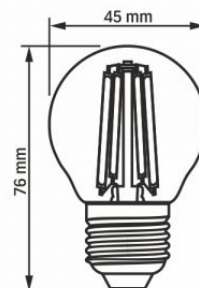

VIDEX®

VIDEX-E27-G45-6W-FIL-WW

INDEX: VLE-G45F-06273