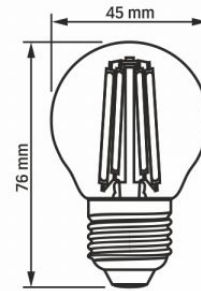

VIDEX®

VIDEX-E27-G45-6W-FIL-WW

INDEX: VLE-G45F-06273