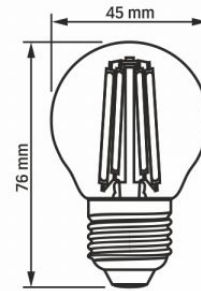

### Dimensions

<b>EAN</b>	5904405540077
<b>Height</b>	76 mm
<b>Width</b>	45 mm
<b>Depth</b>	45 mm
<b>Outer box</b>	20 pcs.

**VIDEX**<sup>®</sup>

VIDEX-E27-G45-6W-FIL-WW

**INDEX: VLE-G45F-06273**

We reserve the right to make technical changes. The data contained in this material is not legally binding.