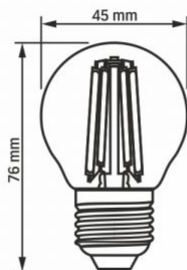

VIDEX®

VIDEX-E27-G45-6W-FIL-NW

INDEX: VLE-G45F-06274

We reserve the right to make technical changes. The data contained in this material is not legally binding.

Allegro opt Sp. z o.o., ul. Mierzeja Wiślana 11,
30-732 Krakow, Poland.

- The product must be used indoors
- Waste recycling after the end of the product's service life
- The product meets the requirements of EU directives
- Not suitable for use under moisture
- It is forbidden to throw away waste equipment marked with the symbol of a crossed-out bin with other waste
- Rated beam angle
  360°
- Ra > 80 – color rendering index
  Ra = 80
- Rated On/off cycles
  ON/OFF
  20 000
- Nominal lifetime (hours)
  20 000 h
- The product is incompatible with light regulators
  Not Dimmable
- Operating temperatures range
  -20° +40°C
- The flickering of the light does not exceed the permissible level
  No Flicker
- The product has minimal flickering, which should not cause discomfort or danger
  No Flicker
- Colour consistency in MacAdam ellipses (SDCM)
  +5 SDCM
  CCT 4000K
- The product does not contain mercury
  Hg Free
- Class of protection against dust and moisture. Protection against solid objects larger than 12 mm; no protection against moisture
  IP20