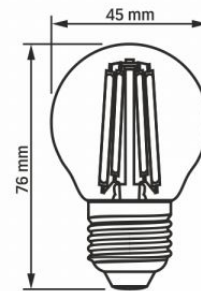

### Dimensions

EAN	5904405540084
Height	76 mm
Width	45 mm
Depth	45 mm
Outer box	20 pcs.

**VIDEX<sup>®</sup>**

VIDEX-E27-G45-6W-FIL-NW

**INDEX: VLE-G45F-06274**

We reserve the right to make technical changes. The data contained in this material is not legally binding.