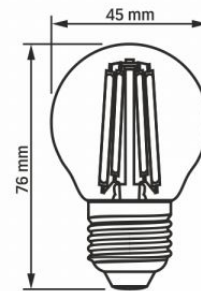

VIDEX®

VIDEX-E27-G45-6W-FIL-NW

INDEX: VLE-G45F-06274