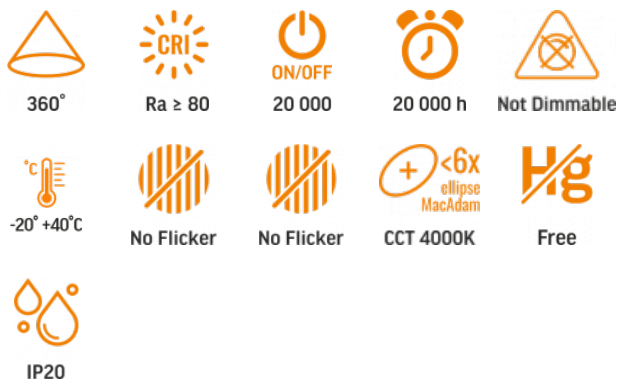

VIDEX®

WARRANTY 3 YEARS

Neutral White / Neutralny biały / Neutralni bila / Blanc neuter / Neutrálna biela / Neutraal wit / Semleges feher / Nevtralno bela / Neutralno bijela / Neutralweiß / Alb neutru / Neutralus balta / Neitrāls balta / Neutraalne valge / Нейтрално бяла / Bianco neutro.

General parameters

Light source or containing product   Light source

Type of light source

Energy class of the light source	E
Dimmable	no
Directional (DLS) or non-directional (NDLS) light source	NDLS
Connected light source (cls)	no
Color-tunable light source	no
Mains (MLS) or non-mains (NMLS) light source	MLS
High luminance light source	No
Anti-glare shield	No

VIDEX-E27-G45-6W-FIL-NW

INDEX: VLE-G45F-06274

Technology	LED
Electrical parameters	
On-mode power (Pon)	6 W
Rated voltage, frequency	AC 220-240 V, 50/60 Hz
Rated current	52 mA
Displacement factor (cos φ1)	0.5
Survival factor	0.9
Energy consumption in on-mode of the light source (kWh/1000h)	6
Photometric parameters	
Useful luminous flux (Φuse)	806 Lm
Correlated color temperature	4000K (neutral white)
Beam angle	360°
Color rendering index (CRI)	Ra > 80
On/Off cycles	20000
Lifetime (L70B50)	20000 h
Useful luminous flux of the light source reference	in a sphere (360°)
Chromaticity coordinates (x)	0.38
Chromaticity coordinates (y)	0.38
R9 colour rendering index value	>0
The lumen maintenance factor	≥94.8%
Flicker metric (Pst LM)	≤1
Stroboscopic effect metric (SVM)	≤0.4
Colour consistency in MacAdam ellipses (SDCM)	<6 (4000K)