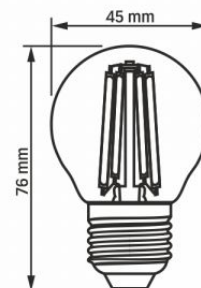

| | |
|---|--------------------|
| Lifetime | 20000 h |
| On/Off cycles | 20000 |
| Useful luminous flux of the light source reference | in a sphere (360°) |

Additional information

| | |
|------------------------------------|------------------|
| Place of application | indoor |
| Operating temperature range | -20° +40°C |
| Mercury content | Does not contain |
| Ingress protection | IP20 |

Dimensions

| | |
|------------------|---------------|
| EAN | 5904405540091 |
| Height | 76 mm |
| Width | 45 mm |
| Depth | 45 mm |
| Outer box | 20 pcs. |

VIDEX[®]

VIDEX-E27-G45-6W-FIL-AMBER-WW

INDEX: VLE-G45FA-06272