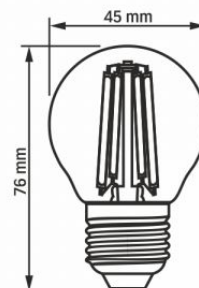

Additional information

Place of application indoor

Operating temperature range -20° +40°C

Mercury content Does not
contain

Ingress protection IP20

Dimensions

EAN 5904405540091

Height 76 mm

Width 45 mm

Depth 45 mm

Outer box 20 pcs.

VIDEX®

VIDEX-E27-G45-6W-FIL-AMBER-WW

INDEX: VLE-G45FA-06272

We reserve the right to make technical changes. The data contained in this material is not legally binding.