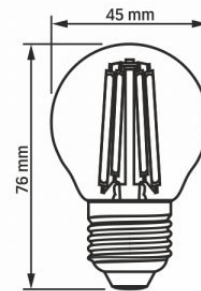

Lifetime	20000 h
On/Off cycles	20000
Useful luminous flux of the light source reference	in a sphere (360°)

Additional information

Place of application	indoor
Operating temperature range	-20° +40°C
Mercury content	Does not contain
Ingress protection	IP20

Dimensions

EAN	5904405540091
Height	76 mm
Depth	45 mm
Width	45 mm
Outer box	20 pcs.

VIDEX[®]

VIDEX-E27-G45-6W-FIL-AMBER-WW

INDEX: VLE-G45FA-06272

We reserve the right to make technical changes. The data contained in this material is not legally binding.