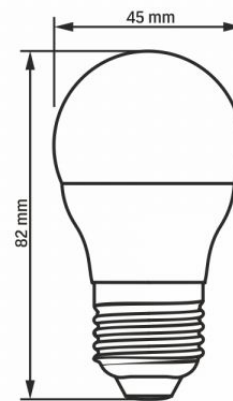

VIDEX®

VIDEX-E27-G45-4W-WW

INDEX: VLE-G45e-04273

We reserve the right to make technical changes. The data contained in this material is not legally binding.

Allegro opt Sp. z o.o., ul. Mierzeja Wiślana 11,
30-732 Krakow, Poland.