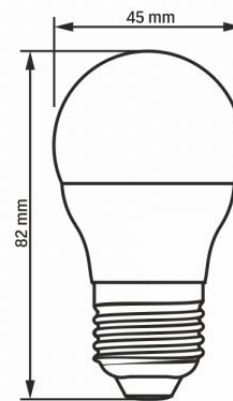

VIDEX®

VIDEX-E27-G45-4W-WW

INDEX: VLE-G45e-04273

We reserve the right to make technical changes. The data contained in this material is not legally binding.

Allegro Opt Sp. z o.o., Handlowa 23, 05-120 Legionowo, Poland.