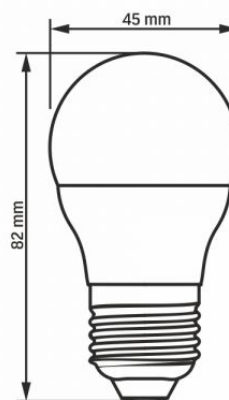

Useful luminous flux of the light source in a sphere reference (360°)	
---	--

Additional information

Place of application	indoor
----------------------	--------

Operating temperature range	-20° +40°C
-----------------------------	------------

Mercury content	Does not contain
-----------------	------------------

Ingress protection	IP20
--------------------	------

Dimensions

EAN	5904405540428
-----	---------------

Height	82 mm
--------	-------

Depth	45 mm
-------	-------

Width	45 mm
-------	-------

Outer box	20 pcs.
-----------	---------

VIDEX®

VIDEX-E27-G45-4W-NW

INDEX: VLE-G45e-04274

We reserve the right to make technical changes. The data contained in this material is not legally binding.