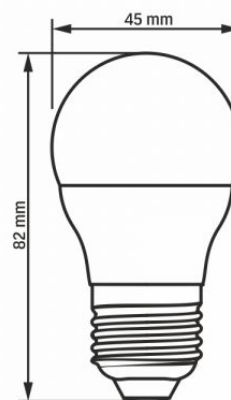

VIDEX®

VIDEX-E27-G45-4W-NW

INDEX: VLE-G45e-04274

We reserve the right to make technical changes. The data contained in this material is not legally binding.

Allegro opt Sp. z o.o., ul. Mierzeja Wiślana 11,
30-732 Krakow, Poland.