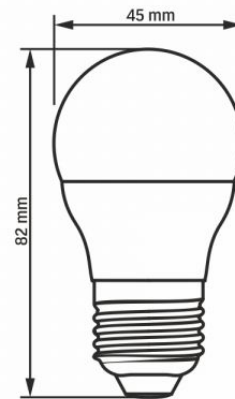

Dimensions

| | |
|-----|---------------|
| EAN | 5904405540428 |
|-----|---------------|

| | |
|--------|-------|
| Height | 82 mm |
|--------|-------|

| | |
|-------|-------|
| Width | 45 mm |
|-------|-------|

| | |
|-------|-------|
| Depth | 45 mm |
|-------|-------|

| | |
|-----------|---------|
| Outer box | 20 pcs. |
|-----------|---------|

VIDEX[®]

VIDEX-E27-G45-4W-NW

INDEX: VLE-G45e-04274

We reserve the right to make technical changes. The data contained in this material is not legally binding.