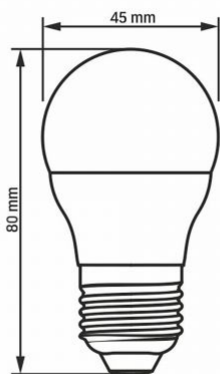

INDEX: VLE-G45e-04274

We reserve the right to make technical changes. The data contained in this material is not legally binding.

Allegro opt Sp. z o.o., ul. Mierzeja Wiślana 11,
30-732 Krakow, Poland.

- The product must be used indoors
- Waste recycling after the end of the product's service life
- The product meets the requirements of EU directives
- Not suitable for use under moisture
- It is forbidden to throw away waste equipment marked with the symbol of a crossed-out bin with other waste
- Rated beam angle
  240°
- Ra > 80 – color rendering index
  Ra = 80
- Rated On/off cycles
  20 000
- Nominal lifetime (hours)
  20 000 h
- The product is incompatible with light regulators
  Not Dimmable
- Operating temperatures range
  -20° +40°C
- The flickering of the light does not exceed the permissible level
  No Flicker
- The product has minimal flickering, which should not cause discomfort or danger
  No Flicker
- Colour consistency in MacAdam ellipses (SDCM)
  CCT 4000K
- The product does not contain mercury
  Free
- Class of protection against dust and moisture. Protection against solid objects larger than 12 mm; no protection against moisture
  IP20