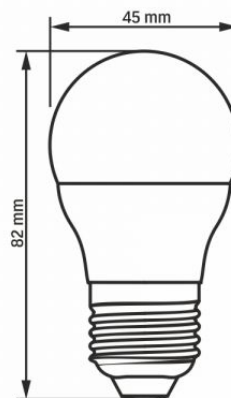

Useful luminous flux of the light source in a sphere reference (360°)	
---	--

Additional information

Place of application	indoor
----------------------	--------

Operating temperature range	-20° +40°C
-----------------------------	------------

Mercury content	Does not contain
-----------------	------------------

Ingress protection	IP20
--------------------	------

Dimensions

EAN	5904405540428
-----	---------------

Height	82 mm
--------	-------

Width	45 mm
-------	-------

Depth	45 mm
-------	-------

Outer box	20 pcs.
-----------	---------

VIDEX®

VIDEX-E27-G45-4W-NW

INDEX: VLE-G45e-04274

We reserve the right to make technical changes. The data contained in this material is not legally binding.