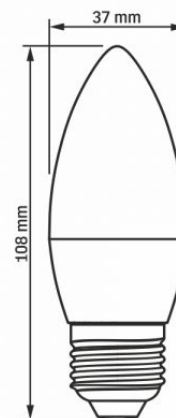

VIDEX®

VIDEX-E27-C37-7W-WW

INDEX: VLE-C37e-07273

We reserve the right to make technical changes. The data contained in this material is not legally binding.

Allegro Opt Sp. z o.o., Handlowa 23, 05-120 Legionowo, Poland.