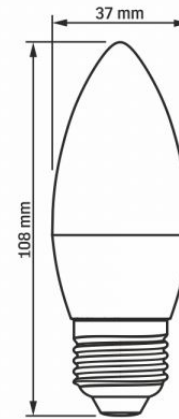

VIDEX®

VIDEX-E27-C37-7W-WW

INDEX: VLE-C37e-07273

We reserve the right to make technical changes. The data contained in this material is not legally binding.

Allegro opt Sp. z o.o., ul. Mierzeja Wiślana 11,
30-732 Krakow, Poland.