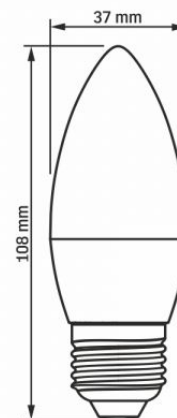

VIDEX®

VIDEX-E27-C37-7W-WW

INDEX: VLE-C37e-07273

We reserve the right to make technical changes. The data contained in this material is not legally binding.

Allegro opt Sp. z o.o., ul. Mierzeja Wiślana 11,
30-732 Krakow, Poland.