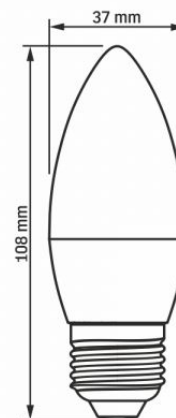

### Dimensions

<b>EAN</b>	5904405540381
<b>Height</b>	108 mm
<b>Depth</b>	37 mm
<b>Width</b>	37 mm
<b>Outer box</b>	20 pcs.

**VIDEX®**

VIDEX-E27-C37-7W-NW

**INDEX: VLE-C37e-07274**

We reserve the right to make technical changes. The data contained in this material is not legally binding.