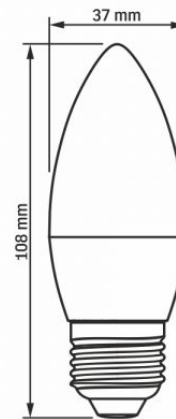

VIDEX®

VIDEX-E27-C37-7W-NW

INDEX: VLE-C37e-07274

We reserve the right to make technical changes. The data contained in this material is not legally binding.

Allegro opt Sp. z o.o., ul. Mierzeja Wiślana 11,
30-732 Krakow, Poland.