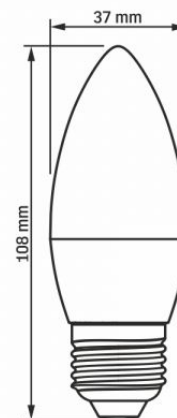

Useful luminous flux of the light source reference	in a sphere (360°)
--	--------------------

Additional information

Place of application	indoor
----------------------	--------

Operating temperature range	-20° +40°C
-----------------------------	------------

Mercury content	Does not contain
-----------------	------------------

Ingress protection	IP20
--------------------	------

Dimensions

EAN	5904405540381
-----	---------------

Height	108 mm
--------	--------

Width	37 mm
-------	-------

Depth	37 mm
-------	-------

Outer box	20 pcs.
-----------	---------

VIDEX®

VIDEX-E27-C37-7W-NW

INDEX: VLE-C37e-07274

We reserve the right to make technical changes. The data contained in this material is not legally binding.