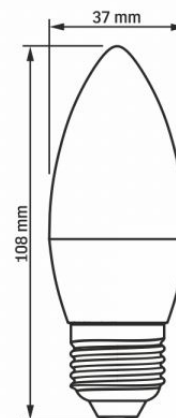

### INDEX: VLE-C37e-07274

Lifetime	20000 h
On/Off cycles	20000
Useful luminous flux of the light source reference	in a sphere (360°)

### Dimensions

EAN	5904405540381
Height	108 mm
Width	37 mm
Depth	37 mm
Outer box	20 pcs.

**VIDEX<sup>®</sup>**

VIDEX-E27-C37-7W-NW

**INDEX: VLE-C37e-07274**

We reserve the right to make technical changes. The data contained in this material is not legally binding.