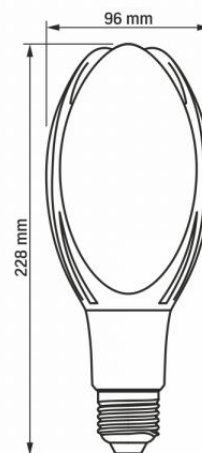

VIDEX®

VIDEX-E27-A96-30W-NW

INDEX: VLE-A96-30274

We reserve the right to make technical changes. The data contained in this material is not legally binding.

Allegro Opt Sp. z o.o., Handlowa 23, 05-120 Legionowo, Poland.

Date: 8.09.2024