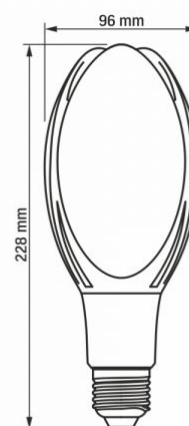

Additional information

Place of application	indoor
Operating temperature range	-20° +40°C
Mercury content	Does not contain
Ingress protection	IP20

Dimensions

EAN	5904405540190
In the package	1 pc.
Height	228 mm
Outer box	20 pcs.
Width	96 mm

VIDEX[®]

VIDEX-E27-A96-30W-NW

INDEX: VLE-A96-30274**Depth** 96 mm**Signs marking goods****Packaging marking**

CE, Not suitable for use under moisture, Utilization

We reserve the right to make technical changes. The data contained in this material is not legally binding.