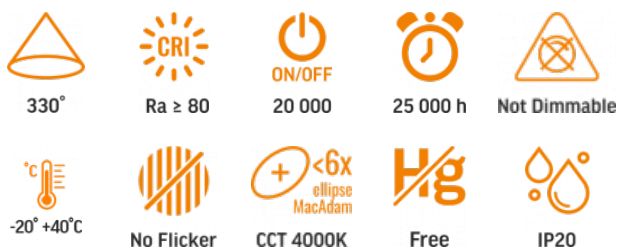

VIDEX®

VIDEX-E27-A96-30W-NW

INDEX: VLE-A96-30274

TECHNICAL CARD

LED Bulb

Pursuant to the provisions of the WEEE Act, it is forbidden to put waste equipment marked with the symbol of a crossed out bin together with other waste. The user, wishing to get rid of electronic and electrical equipment, is obliged to return it to a waste equipment collection point. There are no hazardous components in the equipment that have a particularly negative impact on the environment and human health.

VIDEX®

VIDEX-E27-A96-30W-NW

INDEX: VLE-A96-30274

WARRANTY 2 YEARS

NEUTRAL WHITE

4000K

Neutral White / Neutralny biały / Neutralni bila / Blanc neuter / Neutrálna biela / Neutraal wit / Semleges feher / Nevtralno bela / Neutralno bijela / Neutralweiß / Alb neutru / Neutrus balta / Neitrāls balta / Neutraalne valge / Неутрално бяла / Bianco neutro.

Photometric parameters

Useful luminous flux (Φuse)	3200 Lm
Correlated color temperature	4000K (neutral white)
Beam angle	330°
Color rendering index (CRI)	Ra > 80
On/Off cycles	20000
Lifetime (L70B50)	25000 h
Useful luminous flux of the light source reference	in a sphere (360°)
Flicker metric (Pst LM)	≤1
Colour consistency in MacAdam ellipses (SDCM)	<6 (4000K)
CRI Min	Ra 80
CRI Max	Ra 88