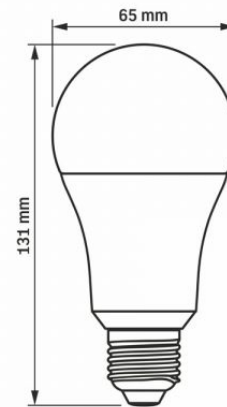

VIDEX®

VIDEX-E27-A65-15W-WW

INDEX: VLE-A65e-15273

We reserve the right to make technical changes. The data contained in this material is not legally binding.

Allegro opt Sp. z o.o., ul. Mierzeja Wiślana 11,
30-732 Krakow, Poland.