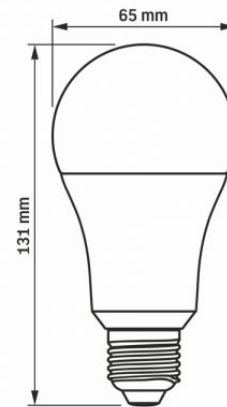

VIDEX®

VIDEX-E27-A65-15W-WW

INDEX: VLE-A65e-15273

We reserve the right to make technical changes. The data contained in this material is not legally binding.

Allegró Opt Sp. z o.o., Handlowa 23, 05-120 Legionowo, Poland.