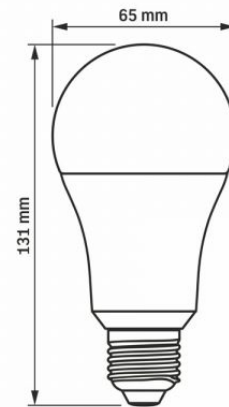

VIDEX®

VIDEX-E27-A65-15W-NW

INDEX: VLE-A65e-15274

We reserve the right to make technical changes. The data contained in this material is not legally binding.

Allegro opt Sp. z o.o., ul. Mierzeja Wiślana 11,
30-732 Krakow, Poland.