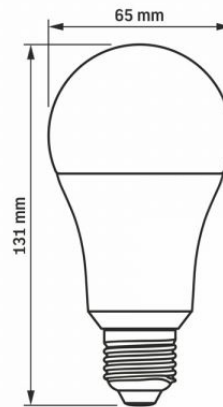

VIDEX®

VIDEX-E27-A65-15W-NW

INDEX: VLE-A65e-15274

We reserve the right to make technical changes. The data contained in this material is not legally binding.

Allegró Opt Sp. z o.o., Handlowa 23, 05-120 Legionowo, Poland.