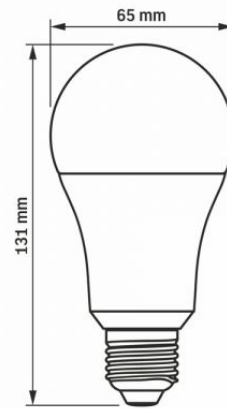

VIDEX®

VIDEX-E27-A65-15W-CW

INDEX: VLE-A65e-15276

We reserve the right to make technical changes. The data contained in this material is not legally binding.

Allegro opt Sp. z o.o., ul. Mierzeja Wiślana 11,
30-732 Krakow, Poland.