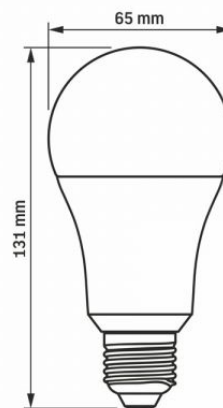

VIDEX®

VIDEX-E27-A65-15W-CW

INDEX: VLE-A65e-15276

We reserve the right to make technical changes. The data contained in this material is not legally binding.

Allegró Opt Sp. z o.o., Handlowa 23, 05-120 Legionowo, Poland.