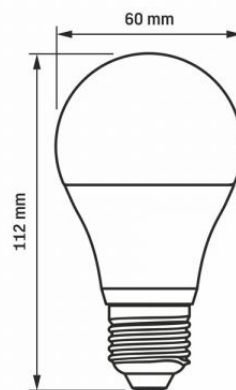

VIDEX®

VIDEX-E27-A60-8W-WW

INDEX: VLE-A60e-08273