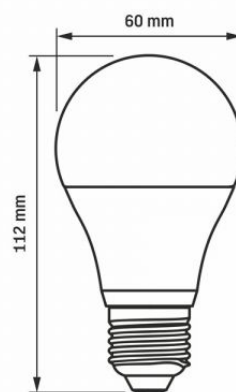

VIDEX®

VIDEX-E27-A60-8W-WW

INDEX: VLE-A60e-08273