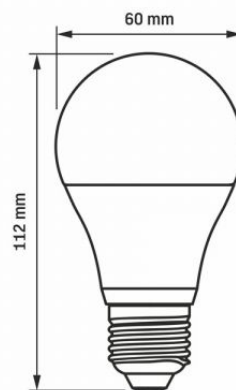

VIDEX®

VIDEX-E27-A60-8W-NW

INDEX: VLE-A60e-08274