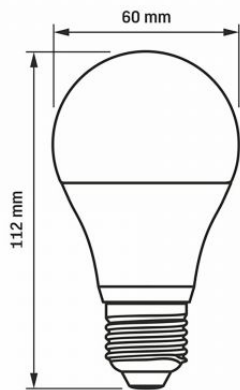

INDEX: VLE-A60e-08276

We reserve the right to make technical changes. The data contained in this material is not legally binding.

Allegro opt Sp. z o.o., ul. Mierzeja Wiślana 11,
30-732 Krakow, Poland.