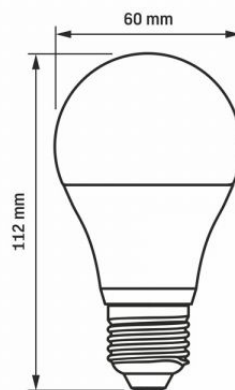

Useful luminous flux of the light source reference	in a sphere (360°)
--	--------------------

Additional information

Place of application	indoor
----------------------	--------

Operating temperature range	-20° +40°C
-----------------------------	------------

Mercury content	Does not contain
-----------------	------------------

Ingress protection	IP20
--------------------	------

Dimensions

EAN	5904405540237
-----	---------------

Height	112 mm
--------	--------

Depth	60 mm
-------	-------

Width	60 mm
-------	-------

Outer box	20 pcs.
-----------	---------

VIDEX[®]

VIDEX-E27-A60-8W-CW

INDEX: VLE-A60e-08276

We reserve the right to make technical changes. The data contained in this material is not legally binding.