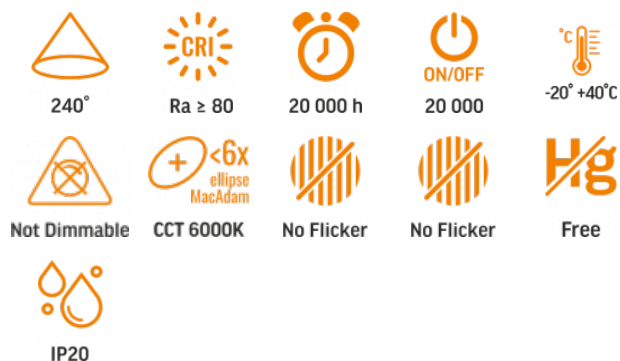

VIDEX®

VIDEX-E27-A60-8W-CW

INDEX: VLE-A60e-08276

WARRANTY 2 YEARS

Cold White / Zimna biel / Studena bila / Blanc froid / Studená biela / Koud wit / Hideg feher / Hladno bela / Hladno bijela / Kaltweiß / Alb rece / Šalta balta / Auksti balta / Kūlm valge.

General parameters

Light source or containing product Light source

Type of light source

Energy class of the light source	F
Dimmable	no
Directional (DLS) or non-directional (NDLS) light source	NDLS
Connected light source (cls)	no
Color-tunable light source	no
Mains (MLS) or non-mains (NMLS) light source	MLS
High luminance light source	No
Anti-glare shield	No
Technology	LED

Electrical parameters

On-mode power (Pon)	8 W
Rated voltage, frequency	AC 175-250 V, 50/60 Hz
Rated current	70 mA
Energy consumption in on-mode of the light source (kWh/1000h)	8
Displacement factor (cos φ1)	0.5
Survival factor	0.9

Photometric parameters

Useful luminous flux (Φuse)	760 Lm
Correlated color temperature	6000K (cold white)
Beam angle	240°
Color rendering index (CRI)	Ra > 80
Lifetime	20000 h
On/Off cycles	20000
Useful luminous flux of the light source reference	in a sphere (360°)
Chromaticity coordinates (x)	0.31
Chromaticity coordinates (y)	0.33
R9 colour rendering index value	>0
The lumen maintenance factor	≥94.8%
Colour consistency in MacAdam ellipses (SDCM)	<6 (6000K)
Flicker metric (Pst LM)	≤1
Stroboscopic effect metric (SVM)	≤0.4
CRI Min	Ra 80