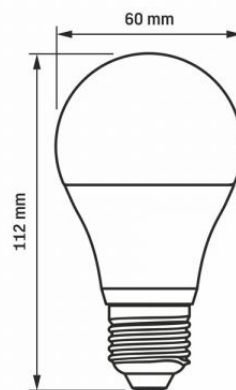

## Dimensions

<b>EAN</b>	5904405540237
<b>Height</b>	112 mm
<b>Width</b>	60 mm
<b>Depth</b>	60 mm
<b>Outer box</b>	20 pcs.

**VIDEX<sup>®</sup>**

VIDEX-E27-A60-8W-CW

**INDEX: VLE-A60e-08276**

We reserve the right to make technical changes. The data contained in this material is not legally binding.