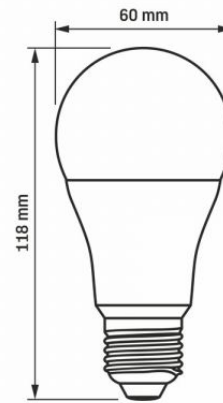

VIDEX®

VIDEX-E27-A60-12W-WW

INDEX: VLE-A60e-12273

We reserve the right to make technical changes. The data contained in this material is not legally binding.

Allegro Opt Sp. z o.o., Handlowa 23, 05-120 Legionowo, Poland.