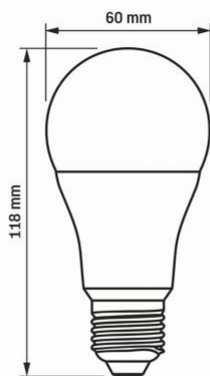

INDEX: VLE-A60e-12273

We reserve the right to make technical changes. The data contained in this material is not legally binding.

Allegro opt Sp. z o.o., ul. Mierzeja Wiślana 11,
30-732 Krakow, Poland.

- The product must be used indoors
- Waste recycling after the end of the product's service life
- The product meets the requirements of EU directives
- Not suitable for use under moisture
- It is forbidden to throw away waste equipment marked with the symbol of a crossed-out bin with other waste
- Rated beam angle
  240°
- Ra > 80 – color rendering index
  Ra = 80
- Rated On/off cycles
  ON/OFF
  20 000
- Nominal lifetime (hours)
  20 000 h
- The product is incompatible with light regulators
  Not Dimmable
- Operating temperatures range
  -20° +40°C
- The flickering of the light does not exceed the permissible level
  No Flicker
- The product has minimal flickering, which should not cause discomfort or danger
  No Flicker
- Colour consistency in MacAdam ellipses (SDCM)
  +5 SDCM
  CCT 3000K
- The product does not contain mercury
  Hg Free
- Class of protection against dust and moisture. Protection against solid objects larger than 12 mm; no protection against moisture
  IP20